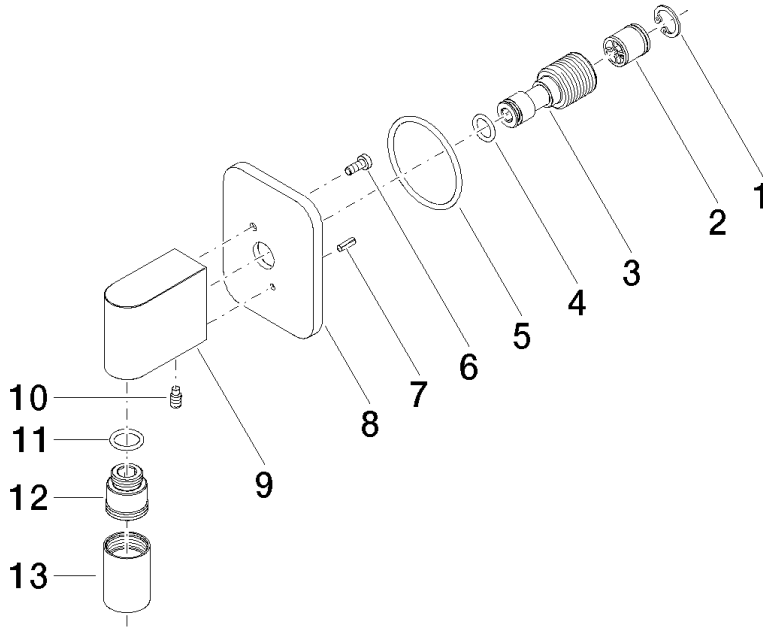

28 450 845

- 3/8" shower outlet
 - rosette 60 x 78 mm
 - 1/2" connection
 - WRAS 2310091
- Intrinsic protection against back flow.**

Intrinsic protection against back flow.

	Brushed Light Gold	28 450 845-27
	Chrome	28 450 845-00
	Brushed Platinum	28 450 845-06
	Dark Chrome	28 450 845-19
	Matte Black	28 450 845-33
	Brushed Chrome	28 450 845-93
	Brushed Dark Platinum	28 450 845-99

Required miscellaneous

Concealed adapter -

35 080 970-90
0010

28 450 845

mm [inches]

Flow rate chart

Codes & Standards

ASME
A112.18.1/CSA
B125.1

Scottish Water
Byelaws

UK Water Supply
Regulations

LISSÉ Wall elbow - Brushed Light Gold

LISSÉ

28 450 845

Certificates

WRAS_2310

28 450 845

Product version from 3/2/2021

LISSÉ Wall elbow - Brushed Light Gold

LISSÉ

28 450 845

Spare parts list

Product version from 3/2/2021

No.	Item Number	Name	Quantity used	Delivery time
	09 16 01 014 90	ring	12	2