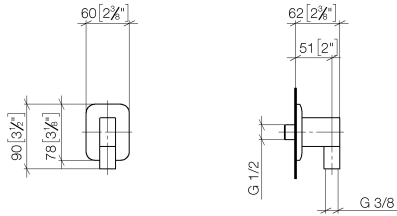

28 450 845

- 3/8" shower outlet
 - rosette 60 x 78 mm
 - 1/2" connection
 - WRAS 2310091
- Intrinsic protection against back flow.**

Intrinsic protection against back flow.

	Brushed Light Gold	28 450 845-27
	Chrome	28 450 845-00
	Brushed Platinum	28 450 845-06
	Dark Chrome	28 450 845-19
	Matte Black	28 450 845-33
	Brushed Chrome	28 450 845-93
	Brushed Dark Platinum	28 450 845-99

Required miscellaneous

Concealed adapter -

35 080 970-90
0010

28 450 845

mm [inches]

Flow rate chart

Codes & Standards

ASME
A112.18.1/CSA
B125.1

Scottish Water
Byelaws

UK Water Supply
Regulations

LISSÉ Wall elbow - Brushed Light Gold

LISSÉ

28 450 845

Certificates

WRAS_2310

28 450 845

Product version from 3/2/2021

LISSÉ Wall elbow - Brushed Light Gold

LISSÉ

28 450 845

Spare parts list

Product version from 3/2/2021

No.	Item Number	Name	Quantity used	Delivery time
	09 16 01 014 90	ring	12	2