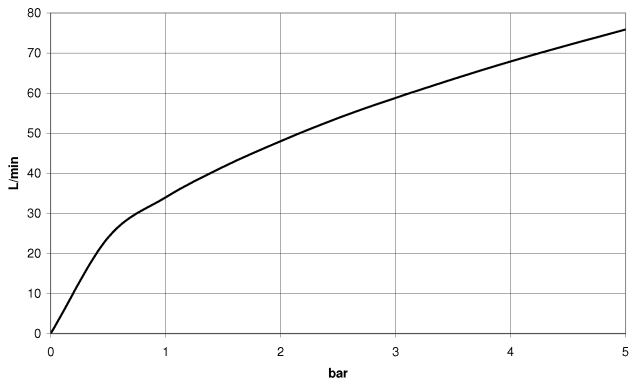

28 450 845

- 3/8" shower outlet
 - rosette 60 x 78 mm
 - 1/2" connection
 - WRAS 2310091
- Intrinsic protection against back flow.**

Intrinsic protection against back flow.

	Brushed Light Gold	28 450 845-27
	Chrome	28 450 845-00
	Brushed Platinum	28 450 845-06
	Dark Chrome	28 450 845-19
	Matte Black	28 450 845-33
	Brushed Chrome	28 450 845-93
	Brushed Dark Platinum	28 450 845-99

Required miscellaneous

Concealed adapter -

35 080 970-90
0010

28 450 845

mm [inches]

Flow rate chart

Codes & Standards

ASME
A112.18.1/CSA
B125.1