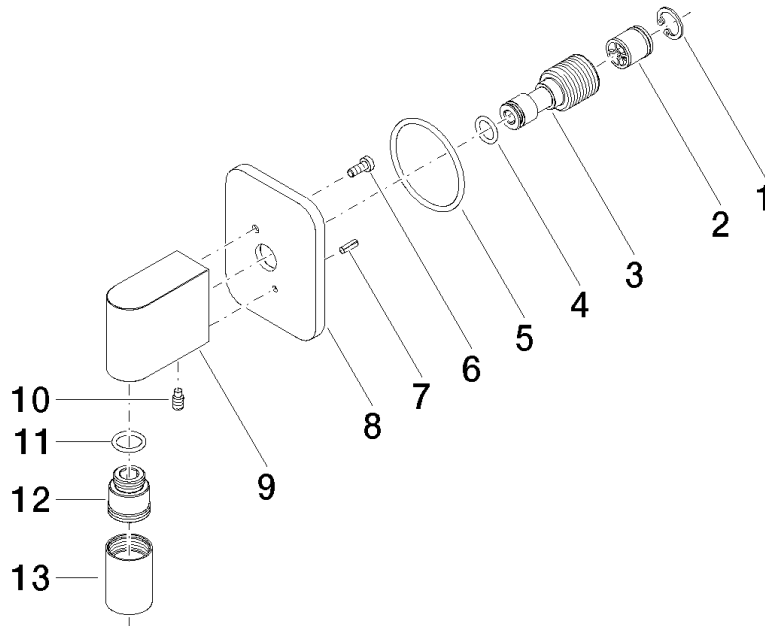

28 450 845

- 3/8" shower outlet
 - rosette 60 x 78 mm
 - 1/2" connection
 - WRAS 2310091
- Intrinsic protection against back flow.**

Intrinsic protection against back flow.

	Matte Black	28 450 845-33
	Chrome	28 450 845-00
	Brushed Platinum	28 450 845-06
	Dark Chrome	28 450 845-19
	Brushed Light Gold	28 450 845-27
	Brushed Chrome	28 450 845-93
	Brushed Dark Platinum	28 450 845-99

Required miscellaneous

Concealed adapter - 35 080 970-90
0010

28 450 845

mm [inches]

Flow rate chart

Codes & Standards

ASME
A112.18.1/CSA
B125.1

LISSÉ Wall elbow - Matte Black

LISSÉ

28 450 845

Certificates

WRAS_2310091.

28 450 845

Spare parts list

No.	Item Number	Name	Quantity used	Delivery time
1	09 16 01 014 90	ring	1	2
2	90 23 01 141 00 90	back-flow preventer	1	2
3	09 24 03 116 20 90	nipple	1	2
4	09 14 10 008 90	seal	1	2
5	09 14 10 142 90	seal	1	2
6	09 30 30 054 90	screw	1	2
7	09 31 11 026 90	pin	1	2
8	09 27 84 021-33	rosette	1	30
9	09 11 03 046-33	connection	1	30
10	09 31 11 005 90	pin	1	2
11	90 14 10 077 00 90	seal	1	2
12	09 24 03 107 20 90	nipple	1	2
13	90 21 02 069 00-33	cover	1	30