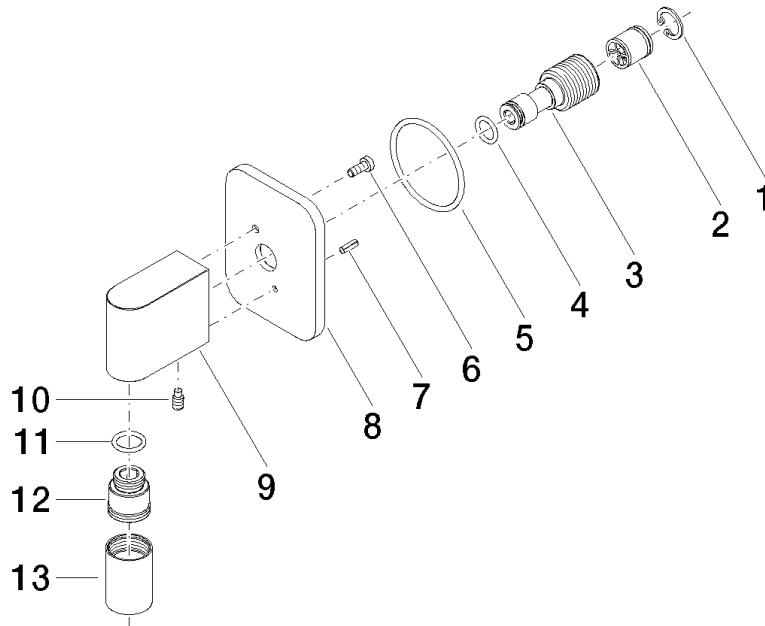

28 450 845

- 3/8" shower outlet
 - rosette 60 x 78 mm
 - 1/2" connection
 - WRAS 2310091
- Intrinsic protection against back flow.**

Intrinsic protection against back flow.

	Brushed Dark Platinum	28 450 845-99
	Chrome	28 450 845-00
	Brushed Platinum	28 450 845-06
	Dark Chrome	28 450 845-19
	Brushed Light Gold	28 450 845-27
	Matte Black	28 450 845-33
	Brushed Chrome	28 450 845-93

Required miscellaneous

Concealed adapter -

35 080 970-90
0010

28 450 845

mm [inches]

Flow rate chart

Codes & Standards

ASME
A112.18.1/CSA
B125.1

LISSÉ Wall elbow - Brushed Dark Platinum

LISSÉ

28 450 845

Certificates

WRAS_2310091.

28 450 845

Spare parts list

No.	Item Number	Name	Quantity used	Delivery time
1	09 16 01 014 90	ring	1	2
2	90 23 01 141 00 90	back-flow preventer	1	2
3	09 24 03 116 20 90	nipple	1	2
4	09 14 10 008 90	seal	1	2
5	09 14 10 142 90	seal	1	2
6	09 30 30 054 90	screw	1	2
7	09 31 11 026 90	pin	1	2
8	09 27 84 021-99	rosette	1	60
9	09 11 03 046-99	connection	1	30
10	09 31 11 005 90	pin	1	2
11	90 14 10 077 00 90	seal	1	2
12	09 24 03 107 20 90	nipple	1	2
13	90 21 02 069 00-99	cover	1	30