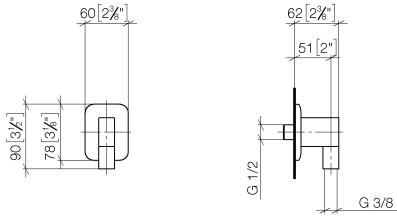

28 450 845

- 3/8" shower outlet
 - rosette 60 x 78 mm
 - 1/2" connection
 - WRAS 2310091
- Intrinsic protection against back flow.**

Intrinsic protection against back flow.

	Brushed Dark Platinum	28 450 845-99
	Chrome	28 450 845-00
	Brushed Platinum	28 450 845-06
	Dark Chrome	28 450 845-19
	Brushed Light Gold	28 450 845-27
	Matte Black	28 450 845-33
	Brushed Chrome	28 450 845-93

Required miscellaneous

Concealed adapter -

35 080 970-90
0010

28 450 845

mm [inches]

Flow rate chart

Codes & Standards

ASME
A112.18.1/CSA
B125.1

LISSÉ Wall elbow - Brushed Dark Platinum

LISSÉ

28 450 845

Certificates

WRAS_2310091.

28 450 845

Spare parts list

No.	Item Number	Name	Quantity used	Delivery time
1	09 16 01 014 90	ring	1	2
2	90 23 01 141 00 90	back-flow preventer	1	2
3	09 24 03 116 20 90	nipple	1	2
4	09 14 10 008 90	seal	1	2
5	09 14 10 142 90	seal	1	2
6	09 30 30 054 90	screw	1	2
7	09 31 11 026 90	pin	1	2
8	09 27 84 021-99	rosette	1	60
9	09 11 03 046-99	connection	1	30
10	09 31 11 005 90	pin	1	2
11	90 14 10 077 00 90	seal	1	2
12	09 24 03 107 20 90	nipple	1	2
13	90 21 02 069 00-99	cover	1	30