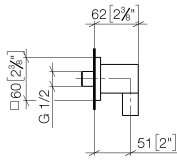

Wall elbow - Brushed Platinum

IMO

28 450 980

- 3/8" shower outlet
- rosette 60 x 60 mm
- 1/2" connection
- WRAS 2310091

Intrinsic protection against back flow.

Fits: IMO, MEM, CL.1, CYO

| | | |
|---|-------------------------------|---------------|
|  | Brushed Platinum | 28 450 980-06 |
|  | Chrome | 28 450 980-00 |
|  | Platinum | 28 450 980-08 |
|  | Durabress (23kt Gold) | 28 450 980-09 |
|  | Dark Chrome | 28 450 980-19 |
|  | Brushed Light Gold | 28 450 980-27 |
|  | Brushed Durabress (23kt Gold) | 28 450 980-28 |
|  | Matte Black | 28 450 980-33 |
|  | Brushed Champagne (22kt Gold) | 28 450 980-46 |
|  | Champagne (22kt Gold) | 28 450 980-47 |
|  | Cyprum | 28 450 980-49 |
|  | Brushed Chrome | 28 450 980-93 |
|  | Brushed Dark Platinum | 28 450 980-99 |

28 450 980

mm [inches]

Flow rate chart

Certificates

IAPMO_4976 (5). Belgaqua_22_280_2 WRAS_2310091. WRAS_1807022.
7_7.

28 450 980

Parts for other finishes can be found here: [Chrome](#)

Spare parts list

| No. | Item Number | Name | Quantity used | Delivery time |
|-----|--------------------|---------------------|---------------|---------------|
| 1 | 09 16 01 014 90 | ring | 1 | 2 |
| 2 | 90 23 01 141 00 90 | back-flow preventer | 1 | 2 |
| 3 | 09 24 03 116 20 90 | nipple | 1 | 2 |
| 4 | 09 14 10 008 90 | seal | 1 | 2 |
| 5 | 09 14 10 142 90 | seal | 1 | 2 |
| 6 | 09 30 30 054 90 | screw | 1 | 2 |
| 7 | 09 31 11 026 90 | pin | 1 | 2 |
| 8 | 09 27 82 006-06 | rosette | 1 | 10 |
| 9 | 09 11 03 046-06 | connection | 1 | 10 |
| 10 | 09 31 11 005 90 | pin | 1 | 2 |
| 11 | 90 14 10 077 00 90 | seal | 1 | 2 |
| 12 | 09 24 03 107 20 90 | nipple | 1 | 2 |
| 13 | 90 21 02 069 00-06 | cover | 1 | 10 |