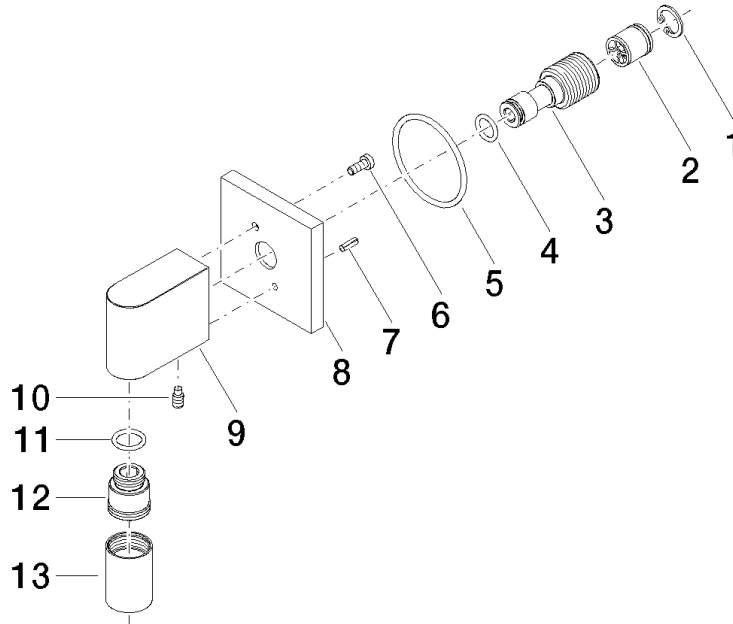

Wall elbow - Brushed Platinum

IMO

28 450 980

- 3/8" shower outlet
- rosette 60 x 60 mm
- 1/2" connection
- WRAS 2310091

Intrinsic protection against back flow.

Fits: IMO, MEM, CL.1, CYO

| | | |
|---|-------------------------------|---------------|
|  | Brushed Platinum | 28 450 980-06 |
|  | Chrome | 28 450 980-00 |
|  | Platinum | 28 450 980-08 |
|  | Durabress (23kt Gold) | 28 450 980-09 |
|  | Dark Chrome | 28 450 980-19 |
|  | Brushed Light Gold | 28 450 980-27 |
|  | Brushed Durabress (23kt Gold) | 28 450 980-28 |
|  | Matte Black | 28 450 980-33 |
|  | Brushed Champagne (22kt Gold) | 28 450 980-46 |
|  | Champagne (22kt Gold) | 28 450 980-47 |
|  | Cyprum | 28 450 980-49 |
|  | Brushed Chrome | 28 450 980-93 |
|  | Brushed Dark Platinum | 28 450 980-99 |

28 450 980

mm [inches]

Flow rate chart

Certificates

IAPMO_4976 (5). Belgaqua_22_280_2 WRAS_2310091. WRAS_1807022.
7_7.

28 450 980

Parts for other finishes can be found here: [Chrome](#)

Spare parts list

| No. | Item Number | Name | Quantity used | Delivery time |
|-----|--------------------|---------------------|---------------|---------------|
| 1 | 09 16 01 014 90 | ring | 1 | 2 |
| 2 | 90 23 01 141 00 90 | back-flow preventer | 1 | 2 |
| 3 | 09 24 03 116 20 90 | nipple | 1 | 2 |
| 4 | 09 14 10 008 90 | seal | 1 | 2 |
| 5 | 09 14 10 142 90 | seal | 1 | 2 |
| 6 | 09 30 30 054 90 | screw | 1 | 2 |
| 7 | 09 31 11 026 90 | pin | 1 | 2 |
| 8 | 09 27 82 006-06 | rosette | 1 | 10 |
| 9 | 09 11 03 046-06 | connection | 1 | 10 |
| 10 | 09 31 11 005 90 | pin | 1 | 2 |
| 11 | 90 14 10 077 00 90 | seal | 1 | 2 |
| 12 | 09 24 03 107 20 90 | nipple | 1 | 2 |
| 13 | 90 21 02 069 00-06 | cover | 1 | 10 |