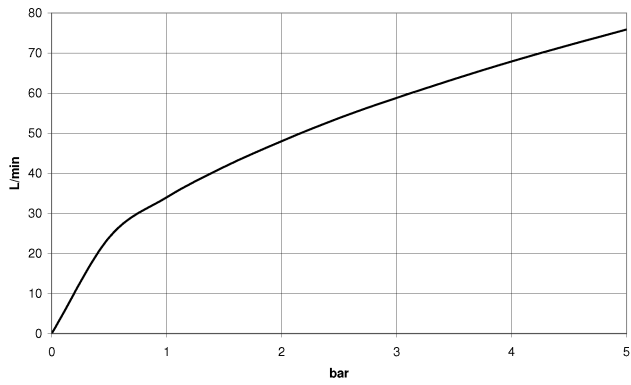

Wall elbow - Brushed Platinum

IMO

28 450 980

- 3/8" shower outlet
- rosette 60 x 60 mm
- 1/2" connection
- WRAS 2310091

Intrinsic protection against back flow.

Fits: IMO, MEM, CL.1, CYO

| | | |
|---|-------------------------------|---------------|
|  | Brushed Platinum | 28 450 980-06 |
|  | Chrome | 28 450 980-00 |
|  | Platinum | 28 450 980-08 |
|  | Durabress (23kt Gold) | 28 450 980-09 |
|  | Dark Chrome | 28 450 980-19 |
|  | Brushed Light Gold | 28 450 980-27 |
|  | Brushed Durabress (23kt Gold) | 28 450 980-28 |
|  | Matte Black | 28 450 980-33 |
|  | Brushed Champagne (22kt Gold) | 28 450 980-46 |
|  | Champagne (22kt Gold) | 28 450 980-47 |
|  | Cyprum | 28 450 980-49 |
|  | Brushed Chrome | 28 450 980-93 |
|  | Brushed Dark Platinum | 28 450 980-99 |

28 450 980

mm [inches]

Flow rate chart

Certificates

IAPMO_4976 (5). Belgaqua_22_280_2 WRAS_2310091. WRAS_1807022.
7_7.

28 450 980

Parts for other finishes can be found here: [Chrome](#)

Spare parts list