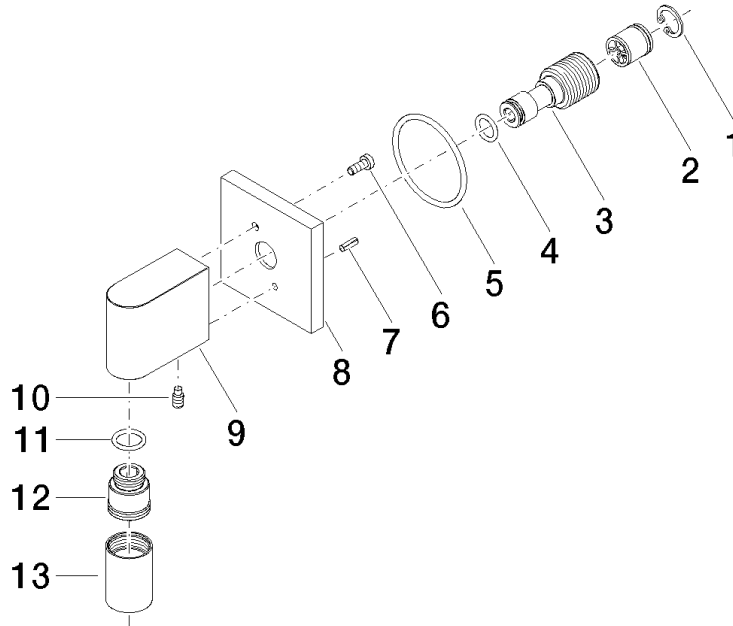

Wall elbow - Durabronss (23kt Gold)

IMO

28 450 980

- 3/8" shower outlet
- rosette 60 x 60 mm
- 1/2" connection
- WRAS 2310091

Intrinsic protection against back flow.

Fits: IMO, MEM, CL.1, CYO

	Durabronss (23kt Gold)	28 450 980-09
	Chrome	28 450 980-00
	Brushed Platinum	28 450 980-06
	Platinum	28 450 980-08
	Dark Chrome	28 450 980-19
	Brushed Light Gold	28 450 980-27
	Brushed Durabronss (23kt Gold)	28 450 980-28
	Matte Black	28 450 980-33
	Brushed Champagne (22kt Gold)	28 450 980-46
	Champagne (22kt Gold)	28 450 980-47
	Cyprus	28 450 980-49
	Brushed Chrome	28 450 980-93
	Brushed Dark Platinum	28 450 980-99

28 450 980

mm [inches]

Flow rate chart

Certificates

Belgaqua_22_280_2 WRAS_2310091. WRAS_1807022.
7_7.

28 450 980

Parts for other finishes can be found here: [Chrome](#)

Spare parts list

No.	Item Number	Name	Quantity used	Delivery time
1	09 16 01 014 90	ring	1	2
2	90 23 01 141 00 90	back-flow preventer	1	2
3	09 24 03 116 20 90	nipple	1	2
4	09 14 10 008 90	seal	1	2
5	09 14 10 142 90	seal	1	2
6	09 30 30 054 90	screw	1	2
7	09 31 11 026 90	pin	1	2
8	09 27 82 006-09	rosette	1	40
9	09 11 03 046-09	connection	1	40
10	09 31 11 005 90	pin	1	2
11	90 14 10 077 00 90	seal	1	2
12	09 24 03 107 20 90	nipple	1	2
13	90 21 02 069 00-09	cover	1	40