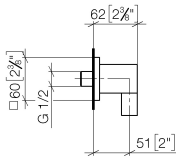

Wall elbow - Dark Chrome

IMO

28 450 980

- 3/8" shower outlet
 - rosette 60 x 60 mm
 - 1/2" connection
 - WRAS 2310091
- Intrinsic protection against back flow.**

Intrinsic protection against back flow.

Fits: IMO, MEM, CL.1, CYO

Required miscellaneous

Concealed adapter - 35 080 970-90
0010

28 450 980

mm [inches]

Flow rate chart

Certificates

Belgaqua_22_280_2 WRAS_2310091.
7_7.

28 450 980