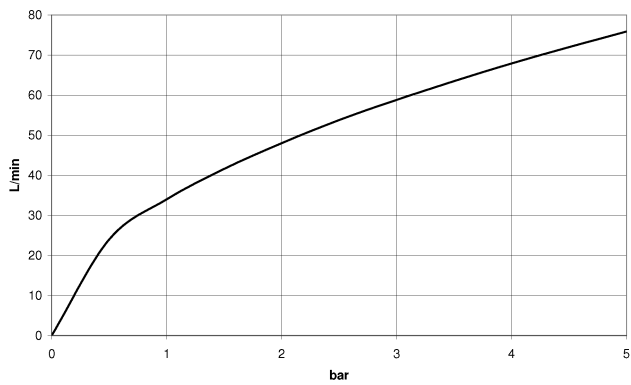

Wall elbow - Dark Chrome

IMO

28 450 980

- 3/8" shower outlet
 - rosette 60 x 60 mm
 - 1/2" connection
 - WRAS 2310091
- Intrinsic protection against back flow.**

Intrinsic protection against back flow.

Fits: IMO, MEM, CL.1, CYO

Required miscellaneous

Concealed adapter - 35 080 970-90
0010

28 450 980

mm [inches]

Flow rate chart

Certificates

Belgaqua_22_280_2 WRAS_2310091.
7_7.

28 450 980