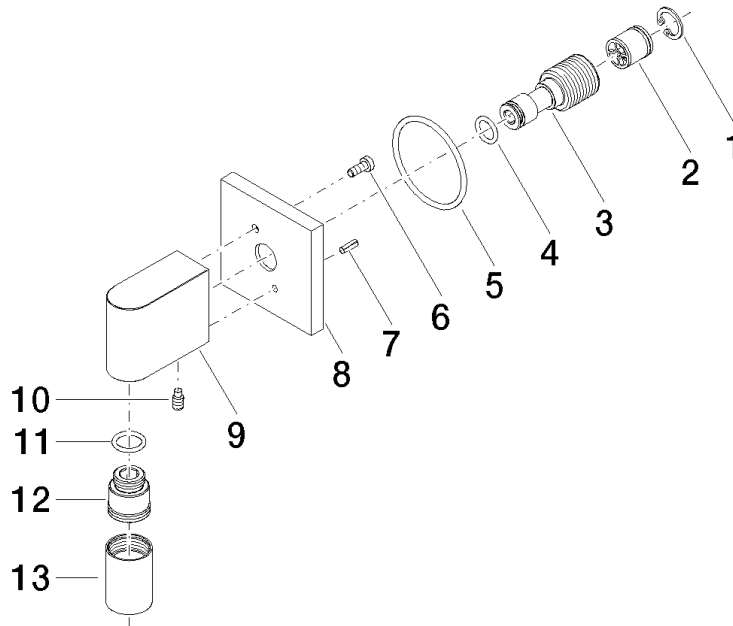

Wall elbow - Brushed Light Gold

IMO

28 450 980

- 3/8" shower outlet
- rosette 60 x 60 mm
- 1/2" connection
- WRAS 2310091

Intrinsic protection against back flow.

Fits: IMO, MEM, CL.1, CYO

	Brushed Light Gold	28 450 980-27
	Chrome	28 450 980-00
	Brushed Platinum	28 450 980-06
	Platinum	28 450 980-08
	Durabronze (23kt Gold)	28 450 980-09
	Dark Chrome	28 450 980-19
	Brushed Durabronze (23kt Gold)	28 450 980-28
	Matte Black	28 450 980-33
	Brushed Champagne (22kt Gold)	28 450 980-46
	Champagne (22kt Gold)	28 450 980-47
	Cyprus	28 450 980-49
	Brushed Chrome	28 450 980-93
	Brushed Dark Platinum	28 450 980-99

28 450 980

mm [inches]

Flow rate chart

Certificates

Belgaqua_22_280_2 WRAS_2310091.
7_7.

28 450 980

Parts for other finishes can be found here: [Chrome](#)

Spare parts list

No.	Item Number	Name	Quantity used	Delivery time
1	09 16 01 014 90	ring	1	2
2	90 23 01 141 00 90	back-flow preventer	1	2
3	09 24 03 116 20 90	nipple	1	2
4	09 14 10 008 90	seal	1	2
5	09 14 10 142 90	seal	1	2
6	09 30 30 054 90	screw	1	2
7	09 31 11 026 90	pin	1	2
8	09 27 82 006-27	rosette	1	60
9	09 11 03 046-27	connection	1	60
10	09 31 11 005 90	pin	1	2
11	90 14 10 077 00 90	seal	1	2
12	09 24 03 107 20 90	nipple	1	2
13	90 21 02 069 00-27	cover	1	30