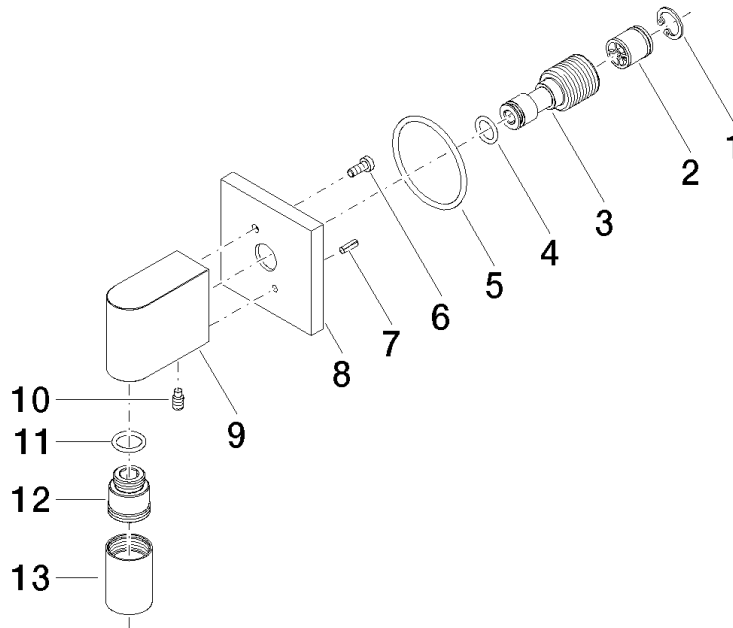

Wall elbow - Brushed Champagne (22kt Gold)

IMO

28 450 980

- 3/8" shower outlet
- rosette 60 x 60 mm
- 1/2" connection
- WRAS 2310091

Intrinsic protection against back flow.

Fits: IMO, MEM, CL.1, CYO

	Brushed Champagne (22kt Gold)	28 450 980-46
	Chrome	28 450 980-00
	Brushed Platinum	28 450 980-06
	Platinum	28 450 980-08
	Durabross (23kt Gold)	28 450 980-09
	Dark Chrome	28 450 980-19
	Brushed Light Gold	28 450 980-27
	Brushed Durabross (23kt Gold)	28 450 980-28
	Matte Black	28 450 980-33
	Champagne (22kt Gold)	28 450 980-47
	Cyprum	28 450 980-49
	Brushed Chrome	28 450 980-93
	Brushed Dark Platinum	28 450 980-99

28 450 980

mm [inches]

Flow rate chart

Certificates

Belgaqua_22_280_2 WRAS_2310091.
7_7.

28 450 980

Parts for other finishes can be found here: [Chrome](#)

Spare parts list

No.	Item Number	Name	Quantity used	Delivery time
1	09 16 01 014 90	ring	1	2
2	90 23 01 141 00 90	back-flow preventer	1	2
3	09 24 03 116 20 90	nipple	1	2
4	09 14 10 008 90	seal	1	2
5	09 14 10 142 90	seal	1	2
6	09 30 30 054 90	screw	1	2
7	09 31 11 026 90	pin	1	2
8	09 27 82 006-46	rosette	1	30
9	09 11 03 046-46	connection	1	30
10	09 31 11 005 90	pin	1	2
11	90 14 10 077 00 90	seal	1	2
12	09 24 03 107 20 90	nipple	1	2
13	90 21 02 069 00-46	cover	1	30