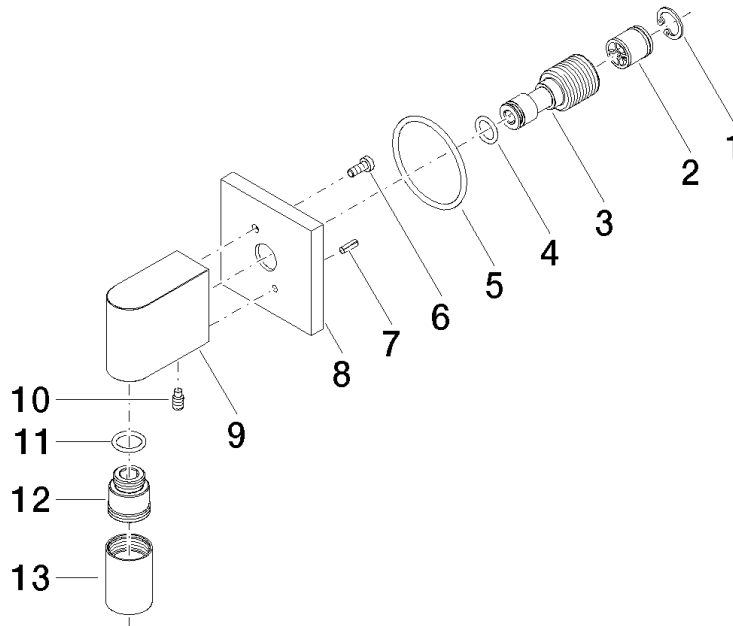

28 450 980

- 3/8" shower outlet
- rosette 60 x 60 mm
- 1/2" connection
- WRAS 2310091

Intrinsic protection against back flow.

Fits: IMO, MEM, CL.1, CYO

	Brushed Chrome	28 450 980-93
	Chrome	28 450 980-00
	Brushed Platinum	28 450 980-06
	Platinum	28 450 980-08
	Durabrand (23kt Gold)	28 450 980-09
	Dark Chrome	28 450 980-19
	Brushed Light Gold	28 450 980-27
	Brushed Durabrand (23kt Gold)	28 450 980-28
	Matte Black	28 450 980-33
	Brushed Champagne (22kt Gold)	28 450 980-46
	Champagne (22kt Gold)	28 450 980-47
	Cyprus	28 450 980-49
	Brushed Dark Platinum	28 450 980-99

28 450 980

mm [inches]

Flow rate chart

Certificates

Belgaqua_22_280_2 WRAS_2310091. IAPMO_4976 (2). WRAS_1807022.
7_7.

28 450 980

Parts for other finishes can be found here: [Chrome](#)

Spare parts list

No.	Item Number	Name	Quantity used	Delivery time
1	09 16 01 014 90	ring	1	2
2	90 23 01 141 00 90	back-flow preventer	1	2
3	09 24 03 116 20 90	nipple	1	2
4	09 14 10 008 90	seal	1	2
5	09 14 10 142 90	seal	1	2
6	09 30 30 054 90	screw	1	2
7	09 31 11 026 90	pin	1	2
8	09 27 82 006-93	rosette	1	20
9	09 11 03 046-93	connection	1	20
10	09 31 11 005 90	pin	1	2
11	90 14 10 077 00 90	seal	1	2
12	09 24 03 107 20 90	nipple	1	2
13	90 21 02 069 00-93	cover	1	-