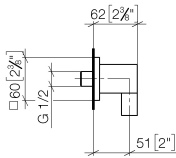

28 450 980

- 3/8" shower outlet
- rosette 60 x 60 mm
- 1/2" connection
- WRAS 2310091

Intrinsic protection against back flow.

Fits: IMO, MEM, CL.1, CYO

	Brushed Chrome	28 450 980-93
	Chrome	28 450 980-00
	Brushed Platinum	28 450 980-06
	Platinum	28 450 980-08
	Durabrand (23kt Gold)	28 450 980-09
	Dark Chrome	28 450 980-19
	Brushed Light Gold	28 450 980-27
	Brushed Durabrand (23kt Gold)	28 450 980-28
	Matte Black	28 450 980-33
	Brushed Champagne (22kt Gold)	28 450 980-46
	Champagne (22kt Gold)	28 450 980-47
	Cyprus	28 450 980-49
	Brushed Dark Platinum	28 450 980-99

28 450 980

mm [inches]

Flow rate chart

Certificates

Belgaqua_22_280_2 WRAS_2310091. IAPMO_4976 (2). WRAS_1807022.
7_7.

28 450 980

Parts for other finishes can be found here: [Chrome](#)

Spare parts list

No.	Item Number	Name	Quantity used	Delivery time
1	09 16 01 014 90	ring	1	2
2	90 23 01 141 00 90	back-flow preventer	1	2
3	09 24 03 116 20 90	nipple	1	2
4	09 14 10 008 90	seal	1	2
5	09 14 10 142 90	seal	1	2
6	09 30 30 054 90	screw	1	2
7	09 31 11 026 90	pin	1	2
8	09 27 82 006-93	rosette	1	20
9	09 11 03 046-93	connection	1	20
10	09 31 11 005 90	pin	1	2
11	90 14 10 077 00 90	seal	1	2
12	09 24 03 107 20 90	nipple	1	2
13	90 21 02 069 00-93	cover	1	-