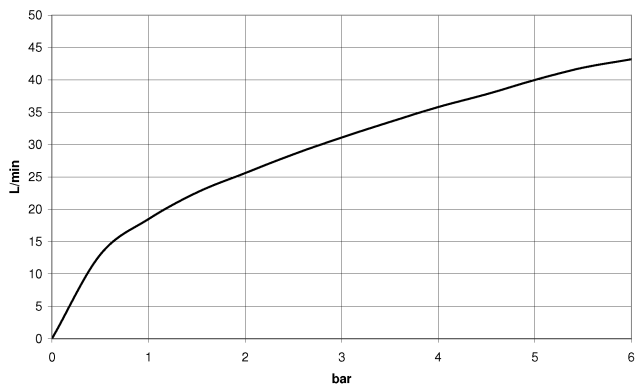

EDITION PRO Wall elbow - Matte Black

28 490 626

- 3/8" shower outlet
- rosette Ø 60 mm
- 1/2" connection
- inherently safe from back flow.

	Matte Black	28 490 626-33
	Chrome	28 490 626-00
	Brushed Chrome	28 490 626-93

EDITION PRO Wall elbow - Matte Black

28 490 626

mm [inches]

Flow rate chart

EDITION PRO Wall elbow - Matte Black

28 490 626

Parts for other finishes can be found here: [Chrome](#)

Spare parts list

No.	Item Number	Name	Quantity used	Delivery time
1	90 24 03 280 00 90	nipple	1	2
2	09 30 30 037 90	screw	1	2
3	09 27 66 016-33	rosette	1	60
4	09 31 11 112 90	pin	1	60
5	09 16 01 023 90	ring	1	2
6	09 23 01 131 90	back-flow preventer	1	2
7	09 30 30 113 20 90	screw	1	2
8	09 14 10 001 90	seal	1	2
9	09 18 40 216 90	sleeve	1	2
10	09 11 03 124-33	connection	1	30
11	09 14 10 213 90	seal	1	2
12	09 24 03 279-33	nipple	1	30
13	90 21 02 069 00-33	cover	1	30