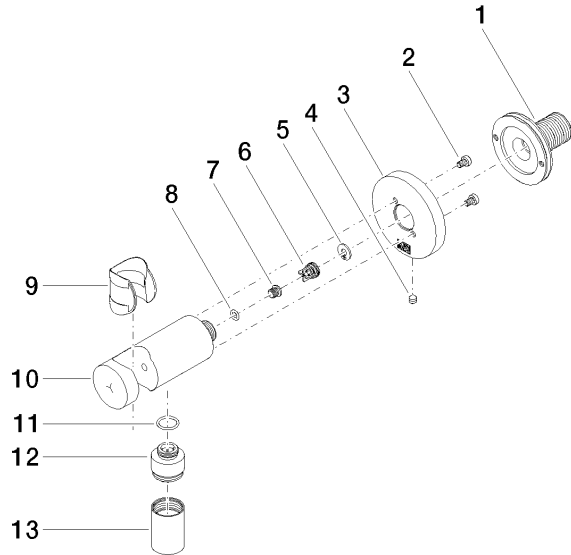

EDITION PRO Wall elbow - Brushed Chrome

28 490 626

- 3/8" shower outlet
- rosette Ø 60 mm
- 1/2" connection
- inherently safe from back flow.

	Brushed Chrome	28 490 626-93
	Chrome	28 490 626-00
	Matte Black	28 490 626-33

EDITION PRO Wall elbow - Brushed Chrome

28 490 626

mm [inches]

Flow rate chart

EDITION PRO Wall elbow - Brushed Chrome

28 490 626

Parts for other finishes can be found here: [Chrome](#)

Spare parts list

No.	Item Number	Name	Quantity used	Delivery time
1	90 24 03 280 00 90	nipple	1	2
2	09 30 30 037 90	screw	1	2
3	09 27 66 016-93	rosette	1	60
4	09 31 11 112 90	pin	1	60
5	09 16 01 023 90	ring	1	2
6	09 23 01 131 90	back-flow preventer	1	2
7	09 30 30 113 20 90	screw	1	2
8	09 14 10 001 90	seal	1	2
9	09 18 40 216 90	sleeve	1	2
10	09 11 03 124-93	connection	1	20
11	09 14 10 213 90	seal	1	2
12	09 24 03 279-93	nipple	1	20
13	90 21 02 069 00-93	cover	1	-