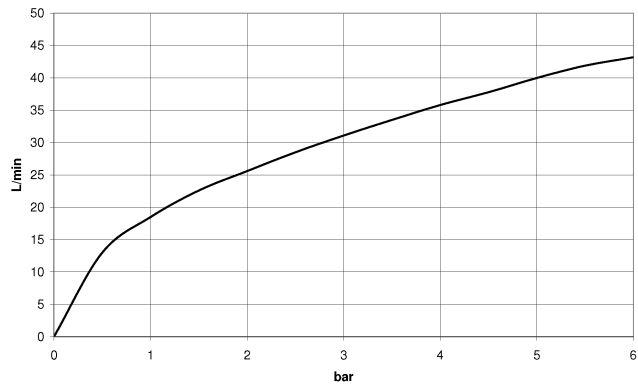

EDITION PRO Wall elbow - Brushed Chrome

28 490 626

- 3/8" shower outlet
- rosette Ø 60 mm
- 1/2" connection
- inherently safe from back flow.

	Brushed Chrome	28 490 626-93
	Chrome	28 490 626-00
	Matte Black	28 490 626-33

EDITION PRO Wall elbow - Brushed Chrome

28 490 626

mm [inches]

Flow rate chart

EDITION PRO Wall elbow - Brushed Chrome

28 490 626

Parts for other finishes can be found here: [Chrome](#)

Spare parts list

No.	Item Number	Name	Quantity used	Delivery time
1	90 24 03 280 00 90	nipple	1	2
2	09 30 30 037 90	screw	1	2
3	09 27 66 016-93	rosette	1	60
4	09 31 11 112 90	pin	1	60
5	09 16 01 023 90	ring	1	2
6	09 23 01 131 90	back-flow preventer	1	2
7	09 30 30 113 20 90	screw	1	2
8	09 14 10 001 90	seal	1	2
9	09 18 40 216 90	sleeve	1	2
10	09 11 03 124-93	connection	1	20
11	09 14 10 213 90	seal	1	2
12	09 24 03 279-93	nipple	1	20
13	90 21 02 069 00-93	cover	1	-