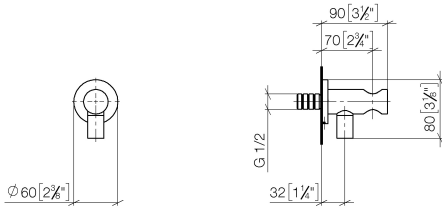

EDITION PRO Wall elbow - Brushed Chrome

28 490 626

- 3/8" shower outlet
- rosette Ø 60 mm
- 1/2" connection
- inherently safe from back flow.

	Brushed Chrome	28 490 626-93
	Chrome	28 490 626-00
	Matte Black	28 490 626-33

EDITION PRO Wall elbow - Brushed Chrome

28 490 626

mm [inches]

Flow rate chart

EDITION PRO Wall elbow - Brushed Chrome

28 490 626

Parts for other finishes can be found here: [Chrome](#)

Spare parts list

No.	Item Number	Name	Quantity used	Delivery time
1	90 24 03 280 00 90	nipple	1	2
2	09 30 30 037 90	screw	1	2
3	09 27 66 016-93	rosette	1	60
4	09 31 11 112 90	pin	1	60
5	09 16 01 023 90	ring	1	2
6	09 23 01 131 90	back-flow preventer	1	2
7	09 30 30 113 20 90	screw	1	2
8	09 14 10 001 90	seal	1	2
9	09 18 40 216 90	sleeve	1	2
10	09 11 03 124-93	connection	1	20
11	09 14 10 213 90	seal	1	2
12	09 24 03 279-93	nipple	1	20
13	90 21 02 069 00-93	cover	1	-