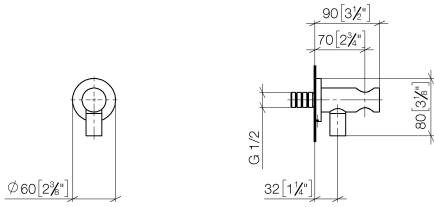

28 490 660

- 3/8" shower outlet
  - rosette Ø 60 mm
  - 1/2" connection
  - WRAS 1912049
- Intrinsic protection against back flow.**

Intrinsic protection against back flow.

Fits: TARA, VAIA, META

	Brushed Platinum	28 490 660-06
	Chrome	28 490 660-00
	Platinum	28 490 660-08
	Dark Chrome	28 490 660-19
	Light Gold	28 490 660-26
	Brushed Light Gold	28 490 660-27
	Brushed Durabrass (23kt Gold)	28 490 660-28
	Matte Black	28 490 660-33
	Brushed Bronze	28 490 660-42
	Brushed Champagne (22kt Gold)	28 490 660-46
	Champagne (22kt Gold)	28 490 660-47
	Cyprum	28 490 660-49
	Brushed Chrome	28 490 660-93
	Brushed Dark Platinum	28 490 660-99

Required miscellaneous

Concealed adapter -

35 080 970-90  
0010

28 490 660

mm [inches]

Flow rate chart

Certificates

Belgaqua\_21-024- WRAS\_1912049.  
27\_7.