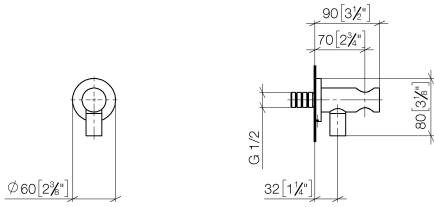

Wall elbow with integrated shower holder - Platinum

TARA

28 490 660

- 3/8" shower outlet
 - rosette Ø 60 mm
 - 1/2" connection
 - WRAS 1912049
- Intrinsic protection against back flow.**

Intrinsic protection against back flow.

Required miscellaneous

Concealed adapter -

35 080 970-90
0010

28 490 660

mm [inches]

Flow rate chart

Certificates

Belgaqua_21-024- WRAS_1912049.
27_7.

28 490 660

Spare parts list

No.	Item Number	Name	Quantity used	Delivery time
1	90 24 03 280 00 90	nipple	1	2
2	09 30 30 037 90	screw	2	2
3	09 27 66 001-08	rosette	1	40
4	09 31 11 112 90	pin	1	60
5	09 16 01 023 90	ring	1	2
6	09 23 01 131 90	back-flow preventer	1	2
7	09 30 30 113 20 90	screw	1	2
8	09 14 10 001 90	seal	1	2
9	09 18 40 216 90	sleeve	1	2
10	09 11 03 124-08	connection	1	40
11	09 14 10 213 90	seal	1	2
12	09 24 03 279-08	nipple	1	40
13	90 21 02 069 00-08	cover	1	40