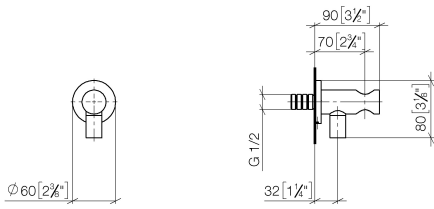

Wall elbow with integrated shower holder - Dark Chrome

TARA

28 490 660

- 3/8" shower outlet
- rosette Ø 60 mm
- 1/2" connection
- WRAS 1912049

Intrinsic protection against back flow.

Fits: TARA, VAIA, META

28 490 660

mm [inches]

Flow rate chart

28 490 660

Parts for other
finishes can be found
here: [Chrome](#)