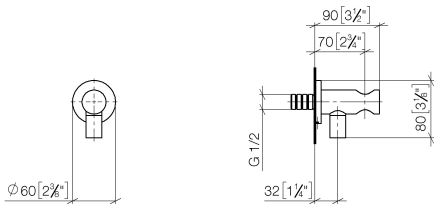

Wall elbow with integrated shower holder - Light Gold

TARA

28 490 660

- 3/8" shower outlet
 - rosette Ø 60 mm
 - 1/2" connection
 - WRAS 1912049
- Intrinsic protection against back flow.**

Intrinsic protection against back flow.

Required miscellaneous

Concealed adapter -

35 080 970-90
0010

28 490 660

mm [inches]

Flow rate chart

28 490 660

Spare parts list

No.	Item Number	Name	Quantity used	Delivery time
1	90 24 03 280 00 90	nipple	1	2
2	09 30 30 037 90	screw	2	2
3	09 27 66 001-26	rosette	1	60
4	09 31 11 112 90	pin	1	60
5	09 16 01 023 90	ring	1	2
6	09 23 01 131 90	back-flow preventer	1	2
7	09 30 30 113 20 90	screw	1	2
8	09 14 10 001 90	seal	1	2
9	09 18 40 216 90	sleeve	1	2
10	09 11 03 124-26	connection	1	60
11	09 14 10 213 90	seal	1	2
12	09 24 03 279-26	nipple	1	60
13	90 21 02 069 00-26	cover	1	30