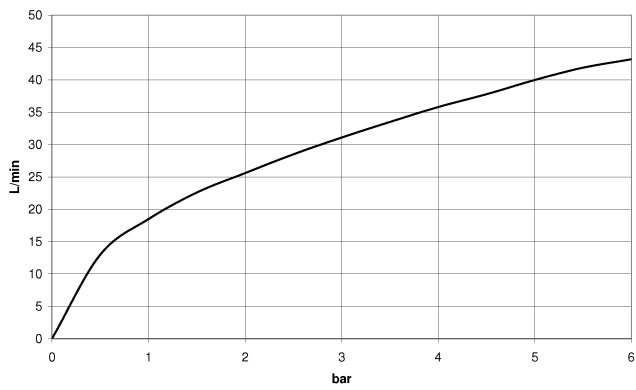

Wall elbow with integrated shower holder - Light Gold

TARA

28 490 660

- 3/8" shower outlet
 - rosette Ø 60 mm
 - 1/2" connection
 - WRAS 1912049
- Intrinsic protection against back flow.**

Intrinsic protection against back flow.

Required miscellaneous

Concealed adapter -

35 080 970-90
0010

28 490 660

mm [inches]

Flow rate chart

28 490 660

Spare parts list

No.	Item Number	Name	Quantity used	Delivery time
1	90 24 03 280 00 90	nipple	1	2
2	09 30 30 037 90	screw	2	2
3	09 27 66 001-26	rosette	1	60
4	09 31 11 112 90	pin	1	60
5	09 16 01 023 90	ring	1	2
6	09 23 01 131 90	back-flow preventer	1	2
7	09 30 30 113 20 90	screw	1	2
8	09 14 10 001 90	seal	1	2
9	09 18 40 216 90	sleeve	1	2
10	09 11 03 124-26	connection	1	60
11	09 14 10 213 90	seal	1	2
12	09 24 03 279-26	nipple	1	60
13	90 21 02 069 00-26	cover	1	30