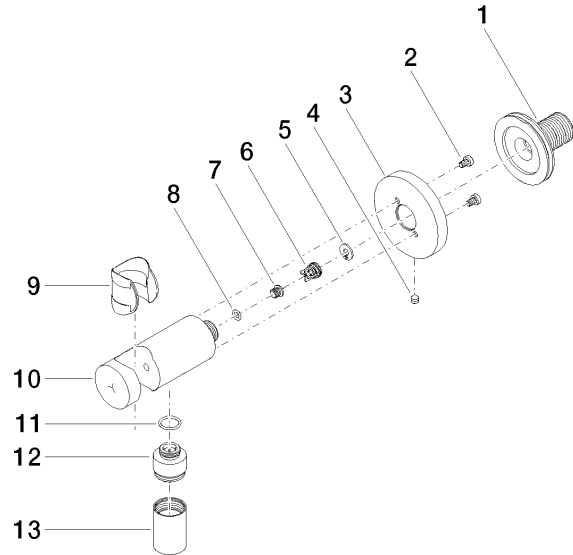

Wall elbow with integrated shower holder - Light Gold

TARA

28 490 660

- 3/8" shower outlet
 - rosette Ø 60 mm
 - 1/2" connection
 - WRAS 1912049
- Intrinsic protection against back flow.**

Intrinsic protection against back flow.

Required miscellaneous

Concealed adapter -

35 080 970-90
0010

28 490 660

mm [inches]

Flow rate chart

28 490 660

Spare parts list

No.	Item Number	Name	Quantity used	Delivery time
1	90 24 03 280 00 90	nipple	1	2
2	09 30 30 037 90	screw	2	2
3	09 27 66 001-26	rosette	1	60
4	09 31 11 112 90	pin	1	60
5	09 16 01 023 90	ring	1	2
6	09 23 01 131 90	back-flow preventer	1	2
7	09 30 30 113 20 90	screw	1	2
8	09 14 10 001 90	seal	1	2
9	09 18 40 216 90	sleeve	1	2
10	09 11 03 124-26	connection	1	60
11	09 14 10 213 90	seal	1	2
12	09 24 03 279-26	nipple	1	60
13	90 21 02 069 00-26	cover	1	30