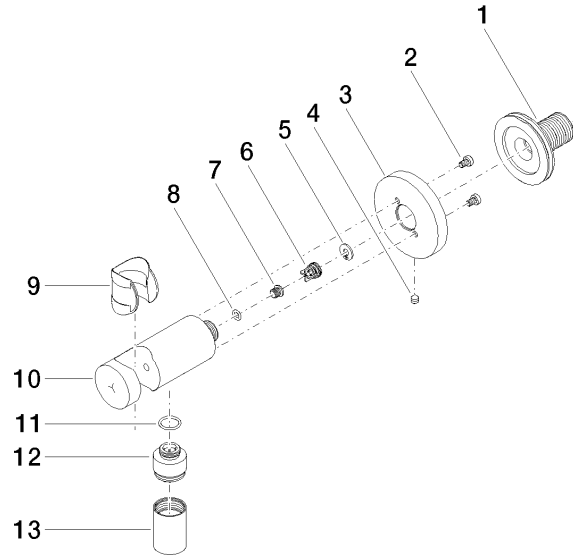

Wall elbow with integrated shower holder - Matte Black

TARA

28 490 660

- 3/8" shower outlet
- rosette Ø 60 mm
- 1/2" connection
- WRAS 1912049

Intrinsic protection against back flow.

Fits: TARA, VAIA, META

28 490 660

mm [inches]

Flow rate chart

Certificates

Belgaqua_21-024- WRAS_1912049.
27_7.

28 490 660

Parts for other finishes can be found here: [Chrome](#)

Spare parts list

No.	Item Number	Name	Quantity used	Delivery time
1	90 24 03 280 00 90	nipple	1	2
2	09 30 30 037 90	screw	2	2
3	09 27 66 001-33	rosette	1	30
4	09 31 11 112 90	pin	1	60
5	09 16 01 023 90	ring	1	2
6	09 23 01 131 90	back-flow preventer	1	2
7	09 30 30 113 20 90	screw	1	2
8	09 14 10 001 90	seal	1	2
9	09 18 40 216 90	sleeve	1	2
10	09 11 03 124-33	connection	1	30
11	09 14 10 213 90	seal	1	2
12	09 24 03 279-33	nipple	1	30
13	90 21 02 069 00-33	cover	1	30