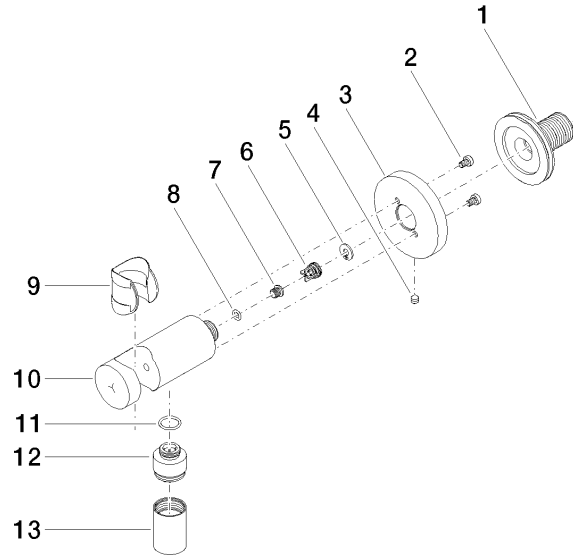

Wall elbow with integrated shower holder - Champagne (22kt Gold)

TARA

28 490 660

- 3/8" shower outlet
- rosette Ø 60 mm
- 1/2" connection
- WRAS 1912049

Intrinsic protection against back flow.

Fits: TARA, VAIA, META

28 490 660

mm [inches]

Flow rate chart

28 490 660

Parts for other finishes can be found here: [Chrome](#)

Spare parts list

No.	Item Number	Name	Quantity used	Delivery time
1	90 24 03 280 00 90	nipple	1	2
2	09 30 30 037 90	screw	2	2
3	09 27 66 001-47	rosette	1	30
4	09 31 11 112 90	pin	1	60
5	09 16 01 023 90	ring	1	2
6	09 23 01 131 90	back-flow preventer	1	2
7	09 30 30 113 20 90	screw	1	2
8	09 14 10 001 90	seal	1	2
9	09 18 40 216 90	sleeve	1	2
10	09 11 03 124-47	connection	1	60
11	09 14 10 213 90	seal	1	2
12	09 24 03 279-47	nipple	1	60
13	90 21 02 069 00-47	cover	1	30