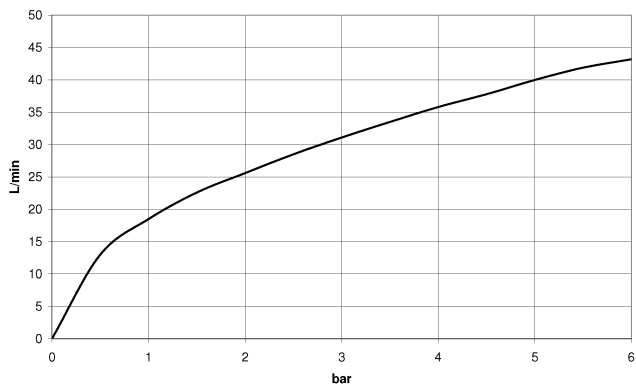

Wall elbow with integrated shower holder - Champagne (22kt Gold)

TARA

28 490 660

- 3/8" shower outlet
- rosette Ø 60 mm
- 1/2" connection
- WRAS 1912049

Intrinsic protection against back flow.

Fits: TARA, VAIA, META

28 490 660

mm [inches]

Flow rate chart

28 490 660

Parts for other finishes can be found here: [Chrome](#)

Spare parts list

No.	Item Number	Name	Quantity used	Delivery time
1	90 24 03 280 00 90	nipple	1	2
2	09 30 30 037 90	screw	2	2
3	09 27 66 001-47	rosette	1	30
4	09 31 11 112 90	pin	1	60
5	09 16 01 023 90	ring	1	2
6	09 23 01 131 90	back-flow preventer	1	2
7	09 30 30 113 20 90	screw	1	2
8	09 14 10 001 90	seal	1	2
9	09 18 40 216 90	sleeve	1	2
10	09 11 03 124-47	connection	1	60
11	09 14 10 213 90	seal	1	2
12	09 24 03 279-47	nipple	1	60
13	90 21 02 069 00-47	cover	1	30