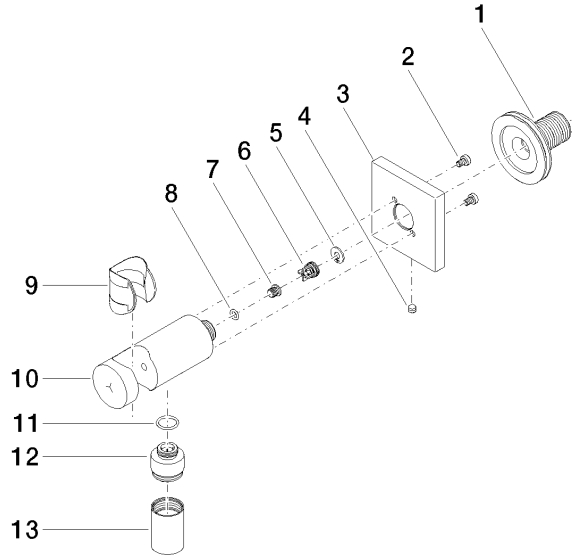

**Wall elbow with integrated shower holder - Brushed Light Gold**

IMO

28 490 970

- 3/8" shower outlet
  - rosette 60 x 60 mm
  - 1/2" connection
  - WRAS 1912049
- Intrinsic protection against back flow.**

**Required miscellaneous**

**Concealed adapter -**

35 080 970-90  
0010

28 490 970

mm [inches]

28 490 970

Product version from 6/1/2024

Wall elbow with integrated shower holder - Brushed Light Gold

IMO

28 490 970

**Spare parts list**

**Product version from 6/1/2024**

No.	Item Number	Name	Quantity used	Delivery time
	90 24 03 280 00 90	nipple	14	2