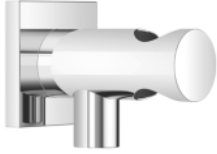

**Wall elbow with integrated shower holder - Brushed Light Gold**

IMO

28 490 970

- 3/8" shower outlet
  - rosette 60 x 60 mm
  - 1/2" connection
  - WRAS 1912049
- Intrinsic protection against back flow.**

Intrinsic protection against back flow.

Fits: IMO, MEM, CL.1, CYO

	Brushed Light Gold	28 490 970-27
	Chrome	28 490 970-00
	Brushed Platinum	28 490 970-06
	Platinum	28 490 970-08
	Dark Chrome	28 490 970-19
	Brushed Durabronze (23kt Gold)	28 490 970-28
	Matte Black	28 490 970-33
	Brushed Champagne (22kt Gold)	28 490 970-46
	Champagne (22kt Gold)	28 490 970-47
	Cyprus	28 490 970-49
	Brushed Chrome	28 490 970-93
	Brushed Dark Platinum	28 490 970-99

**Required miscellaneous**

**Concealed adapter -**

35 080 970-90  
0010

28 490 970

mm [inches]

28 490 970

Product version from 6/1/2024

Wall elbow with integrated shower holder - Brushed Light Gold