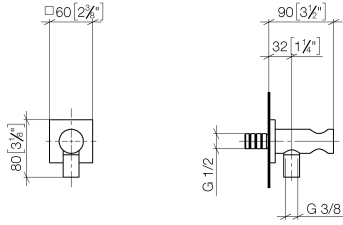

**Wall elbow with integrated shower holder - Brushed Light Gold**

IMO

28 490 970

- 3/8" shower outlet
  - rosette 60 x 60 mm
  - 1/2" connection
  - WRAS 1912049
- Intrinsic protection against back flow.**

**Required miscellaneous**

**Concealed adapter -**

35 080 970-90  
0010

28 490 970

mm [inches]

28 490 970

Product version from 6/1/2024

Wall elbow with integrated shower holder - Brushed Light Gold

IMO

28 490 970

**Spare parts list**

**Product version from 6/1/2024**

No.	Item Number	Name	Quantity used	Delivery time
	90 24 03 280 00 90	nipple	14	2