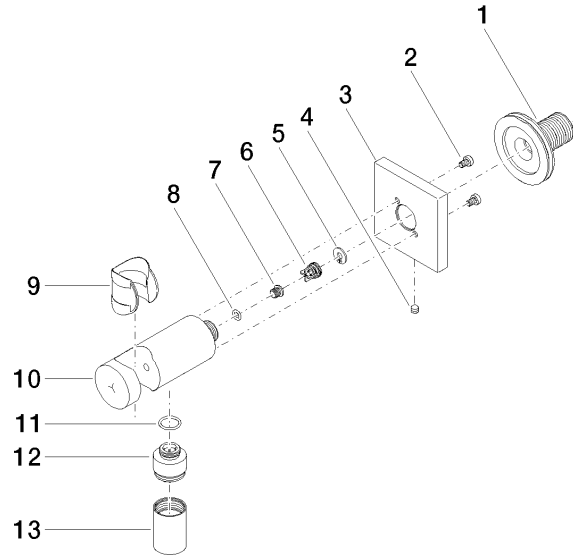

28 490 970

- 3/8" shower outlet
- rosette 60 x 60 mm
- 1/2" connection
- WRAS 1912049

Intrinsic protection against back flow.

Fits: IMO, MEM, CL.1, CYO

	Brushed Durabronz (23kt Gold)	28 490 970-28
	Chrome	28 490 970-00
	Brushed Platinum	28 490 970-06
	Platinum	28 490 970-08
	Dark Chrome	28 490 970-19
	Brushed Light Gold	28 490 970-27
	Matte Black	28 490 970-33
	Brushed Champagne (22kt Gold)	28 490 970-46
	Champagne (22kt Gold)	28 490 970-47
	Cyprum	28 490 970-49
	Brushed Chrome	28 490 970-93
	Brushed Dark Platinum	28 490 970-99

28 490 970

mm [inches]

### Spare parts list

No.	Item Number	Name	Quantity used	Delivery time
1	90 24 03 280 00 90	nipple	1	2
2	09 30 30 037 90	screw	2	2
3	09 27 97 043-28	rosette	1	20
4	09 31 11 112 90	pin	1	60
5	09 16 01 023 90	ring	1	2
6	09 23 01 131 90	back-flow preventer	1	2
7	09 30 30 113 20 90	screw	1	2
8	09 14 10 001 90	seal	1	2
9	09 18 40 216 90	sleeve	1	2
10	09 11 03 124-28	connection	1	20
11	09 14 10 213 90	seal	1	2
12	09 24 03 279-28	nipple	1	20
13	90 21 02 069 00-28	cover	1	20