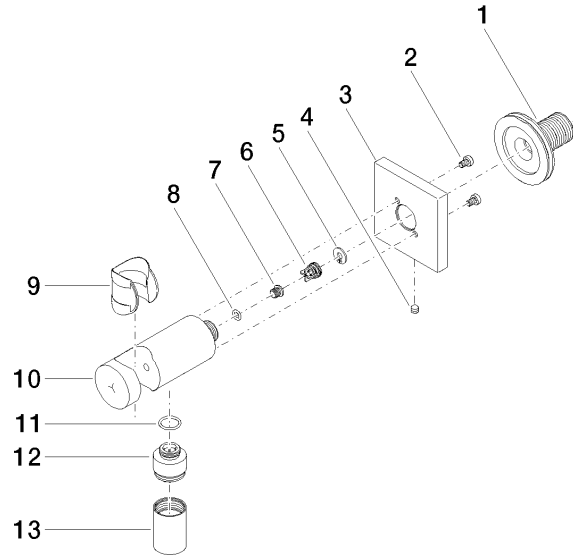

Wall elbow with integrated shower holder - Brushed Chrome

IMO

28 490 970

- 3/8" shower outlet
- rosette 60 x 60 mm
- 1/2" connection
- WRAS 1912049

Intrinsic protection against back flow.

Fits: IMO, MEM, CL.1, CYO

28 490 970

mm [inches]

Certificates

WRAS_1912049.

28 490 970

Parts for other finishes can be found here: [Chrome](#)

Spare parts list

No.	Item Number	Name	Quantity used	Delivery time
1	90 24 03 280 00 90	nipple	1	2
2	09 30 30 037 90	screw	2	2
3	09 27 97 043-93	rosette	1	20
4	09 31 11 112 90	pin	1	60
5	09 16 01 023 90	ring	1	2
6	09 23 01 131 90	back-flow preventer	1	2
7	09 30 30 113 20 90	screw	1	2
8	09 14 10 001 90	seal	1	2
9	09 18 40 216 90	sleeve	1	2
10	09 11 03 124-93	connection	1	20
11	09 14 10 213 90	seal	1	2
12	09 24 03 279-93	nipple	1	20
13	90 21 02 069 00-93	cover	1	-