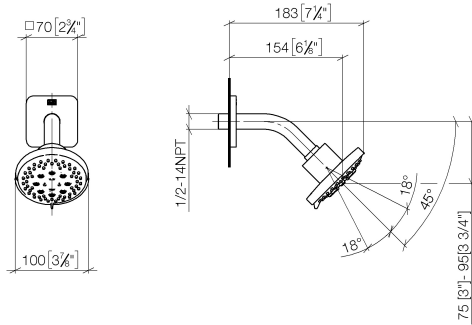

DORNBACHT YARRE Shower head - Chrome

28 504 832

- 180-210mm projection
- ball-joint pivotable through 30°
- normal flow
- with anti-scale system
- spray head Ø 100mm
- rosette Ø 55 mm
- 1/2" connection
- max. flow 7.6 l/min
- rosette Ø 55 mm

Chrome

28 504 832-00 0010

Soft Black

28 504 832-69 0010

Recommended miscellaneous

Concealed wall elbow -

35 085 970-90
0010

DORNBACHT YARRE Shower head - Chrome

28 504 832

mm [inches]

Flow rate chart

Codes & Standards

ASME
A112.18.1/CSA
B125.1

California Energy
Commission
(CEC)

DORNBACHT YARRE Shower head - Chrome

28 504 832

Certificates

IAPMO_11777. IAPMO_4976 (8).

DORNBACHT YARRE Shower head - Chrome

28 504 832

Spare parts list

No.	Item Number	Name	Quantity used	Delivery time
1	90 27 83 016 00-00	rosette	1	2
2	90 11 03 011 11-00	connection	1	2