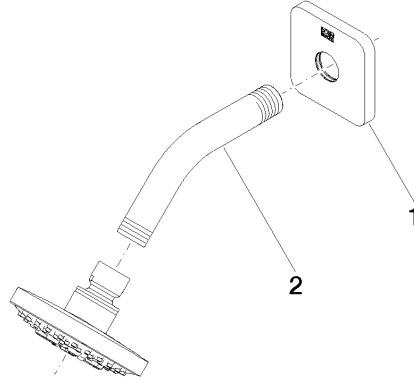

DORNBACHT YARRE Shower head - Chrome

28 504 832

- 180-210mm projection
- ball-joint pivotable through 30°
- normal flow
- with anti-scale system
- spray head Ø 100mm
- rosette Ø 55 mm
- 1/2" connection
- max. flow 7.6 l/min
- rosette Ø 55 mm

Chrome

28 504 832-00 0010

Soft Black

28 504 832-69 0010

Recommended miscellaneous

Concealed wall elbow -

35 085 970-90
0010

DORNBACHT YARRE Shower head - Chrome

28 504 832

mm [inches]

Flow rate chart

Codes & Standards

ASME
A112.18.1/CSA
B125.1

California Energy
Commission
(CEC)

DORNBACHT YARRE Shower head - Chrome

28 504 832

Certificates

IAPMO_11777. IAPMO_4976 (8).

DORNBACHT YARRE Shower head - Chrome

28 504 832

Spare parts list

No.	Item Number	Name	Quantity used	Delivery time
1	90 27 83 016 00-00	rosette	1	2
2	90 11 03 011 11-00	connection	1	2