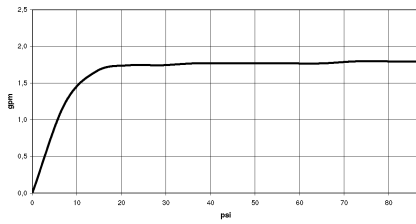

DORNBACHT YARRE Shower head - Chrome

28 504 832

- 180-210mm projection
- ball-joint pivotable through 30°
- normal flow
- with anti-scale system
- spray head Ø 100mm
- rosette Ø 55 mm
- 1/2" connection
- max. flow 7.6 l/min
- rosette Ø 55 mm

Chrome

28 504 832-00 0010

Soft Black

28 504 832-69 0010

Recommended miscellaneous

Concealed wall elbow -

35 085 970-90
0010

DORNBACHT YARRE Shower head - Chrome

28 504 832

mm [inches]

Flow rate chart

Codes & Standards

ASME
A112.18.1/CSA
B125.1

California Energy
Commission
(CEC)

DORNBACHT YARRE Shower head - Chrome

28 504 832