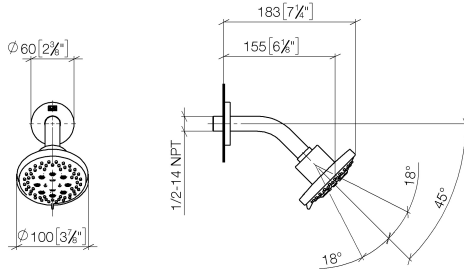

**Shower head - Brushed Durabronze (23kt Gold)**

IMO

28 505 979

Fits: IMO, TARA, LISSÉ, VAIA, META

- 155mm projection
- ball-joint pivotable through 18° (in any direction)
- Three or five settings: PURIFY RAIN, COMPACT SOFT FLOW, COMPACT AQUAPRESSURE FLOW, max. flow rate 6.8 l/min (at 3 bar)
- with anti-scale system
- spray head Ø 100mm
- rosette Ø 60 mm
- 1/2" connection
- Function from: 6 l/min
- This product can help a building meet the requirements of Green Building Rating Systems, e.g. LEED®, BREEAM®, DGNB

28 505 979

mm [inches]

Flow rate chart

Codes & Standards

ASME  
A112.18.1/CSA  
B125.1

California Energy  
Commission  
(CEC)

28 505 979

Parts for other finishes can be found here: [Chrome](#)

### Spare parts list

No.	Item Number	Name	Quantity used	Delivery time
1	09 27 22 045-28	rosette	1	20
2	90 14 10 026 00 90	seal	1	2
3	09 11 03 011-28	connection	1	20
4	90 14 20 002 00 90	seal	1	2
5	09 11 01 191-28	cover	1	20
6	90 12 05 055 01-28	shower	1	20