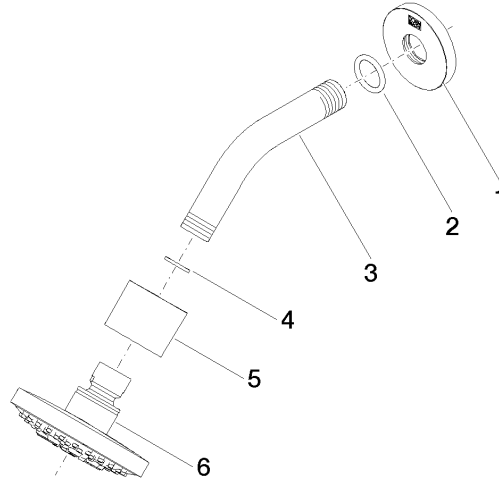

**Shower head - Brushed Durabronze (23kt Gold)**

IMO

28 505 979

Fits: IMO, TARA, LISSÉ, VAIA, META

- 155mm projection
- ball-joint pivotable through 18° (in any direction)
- Three or five settings: PURIFY RAIN, COMPACT SOFT FLOW, COMPACT AQUAPRESSURE FLOW, max. flow rate 6.8 l/min (at 3 bar)
- with anti-scale system
- spray head Ø 100mm
- rosette Ø 60 mm
- 1/2" connection
- Function from: 6 l/min
- This product can help a building meet the requirements of Green Building Rating Systems, e.g. LEED®, BREEAM®, DGNB

28 505 979

mm [inches]

Flow rate chart

Codes & Standards

ASME  
A112.18.1/CSA  
B125.1

California Energy  
Commission  
(CEC)

28 505 979

Parts for other finishes can be found here: [Chrome](#)

### Spare parts list

No.	Item Number	Name	Quantity used	Delivery time
1	09 27 22 045-28	rosette	1	20
2	90 14 10 026 00 90	seal	1	2
3	09 11 03 011-28	connection	1	20
4	90 14 20 002 00 90	seal	1	2
5	09 11 01 191-28	cover	1	20
6	90 12 05 055 01-28	shower	1	20