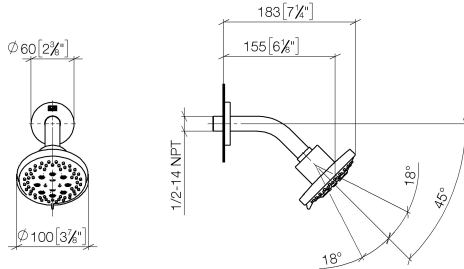

28 505 979

Fits: IMO, TARA, LISSÉ, VAIA, META

- 155mm projection
- ball-joint pivotable through 18° (in any direction)
- Three or five settings: PURIFY RAIN, COMPACT SOFT FLOW, COMPACT AQUAPRESSURE FLOW, max. flow rate 6.8 l/min (at 3 bar)
- with anti-scale system
- spray head Ø 100mm
- rosette Ø 60 mm
- 1/2" connection
- Function from: 6 l/min
- This product can help a building meet the requirements of Green Building Rating Systems, e.g. LEED®, BREEAM®, DGNB

28 505 979

mm [inches]

**Flow rate chart**

**Codes & Standards**

ASME  
A112.18.1/CSA  
B125.1

California Energy  
Commission  
(CEC)

28 505 979

Parts for other finishes can be found here: [Chrome](#)

### Spare parts list

No.	Item Number	Name	Quantity used	Delivery time
1	09 27 22 045-42	rosette	1	60
2	90 14 10 026 00 90	seal	1	2
3	09 11 03 011-42	connection	1	60
4	90 14 20 002 00 90	seal	1	2
5	09 11 01 191-42	cover	1	60
6	90 12 05 055 01-42	shower	1	30