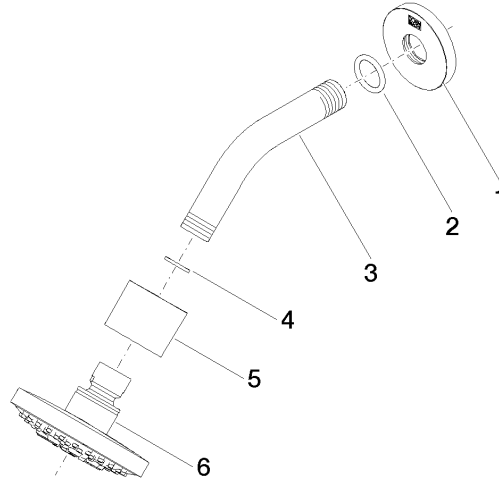

28 505 979

mm [inches]

**Flow rate chart**

**Codes & Standards**

ASME  
A112.18.1/CSA  
B125.1

California Energy  
Commission  
(CEC)

28 505 979

Parts for other finishes can be found here: [Chrome](#)

### Spare parts list

No.	Item Number	Name	Quantity used	Delivery time
1	09 27 22 045-42	rosette	1	60
2	90 14 10 026 00 90	seal	1	2
3	09 11 03 011-42	connection	1	60
4	90 14 20 002 00 90	seal	1	2
5	09 11 01 191-42	cover	1	60
6	90 12 05 055 01-42	shower	1	30