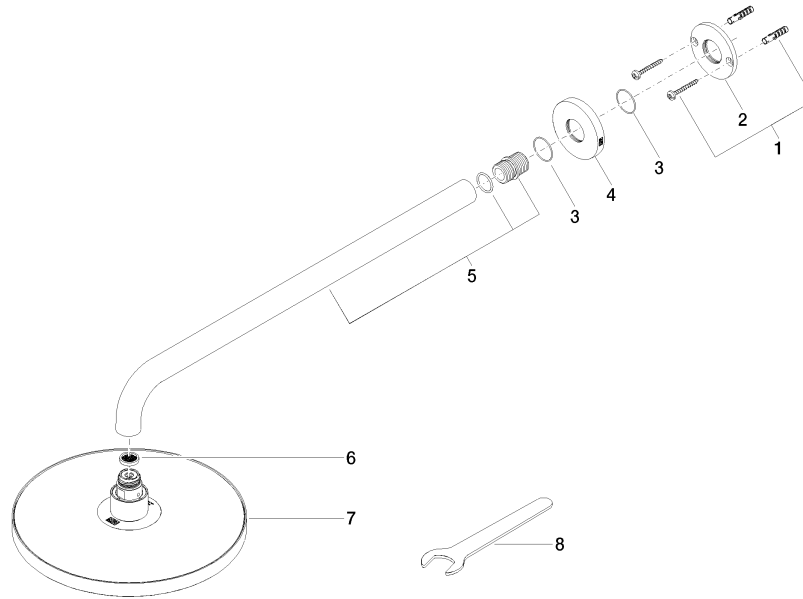

Rain shower with wall fixing 220 mm - Light Gold

TARA

28 649 970

Fits: TARA, LISSÉ, VAIA, META

- 450mm projection
- PURE RAIN, max. flow rate 6.8 l/min (at 3 bar)
- Function from: 6 l/min
- with anti-scale system
- rain shower Ø 220 mm
- rosette Ø 60 mm
- 1/2" connection
- quick clearing
- This product reduces water consumption by % (compared to requirements of EPAAct '92)
- This product can contribute to Water Use Reduction in LEED® Green Building Rating
- This product can help a building meet the requirements of Green Building Rating Systems, e.g. LEED®, BREEAM®, DGNB

	Light Gold	28 649 970-26 0010
	Chrome	28 649 970-00 0010
	Brushed Platinum	28 649 970-06 0010
	Platinum	28 649 970-08 0010
	Dark Chrome	28 649 970-19 0010
	Brushed Light Gold	28 649 970-27 0010
	Brushed Durabrass (23kt Gold)	28 649 970-28 0010
	Matte Black	28 649 970-33 0010
	Brushed Bronze	28 649 970-42 0010
	Brushed Champagne (22kt Gold)	28 649 970-46 0010
	Champagne (22kt Gold)	28 649 970-47 0010
	Brushed Chrome	28 649 970-93 0010
	Brushed Dark Platinum	28 649 970-99 0010

28 649 970

mm [inches]

Flow rate chart

Codes & Standards

ASME A112.18.1/CSA B125.1	California Energy Commission (CEC)
---------------------------------	--

28 649 970

Parts for other finishes can be found here: [Chrome](#)

Spare parts list

No.	Item Number	Name	Quantity used	Delivery time
1	04 30 31 032 00 90	fixing set	1	2
2	09 17 20 120 90	holder	1	2
3	09 14 10 150 90	seal	2	2
4	09 27 97 015-26	rosette	1	60
5	90 11 03 070 00-26	pipe	1	30
6	09 23 01 075 90	insert	1	2
7	04 12 05 092 10-26	shower	1	60
8	90 30 09 069 00 90	key	1	2