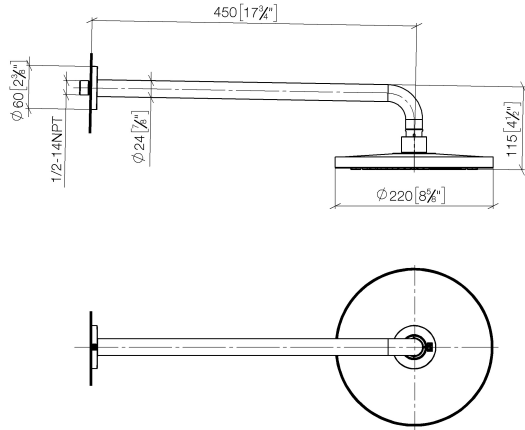

Rain shower with wall fixing 220 mm - Light Gold

TARA

28 649 970

Fits: TARA, LISSÉ, VAIA, META

- 450mm projection
- PURE RAIN, max. flow rate 6.8 l/min (at 3 bar)
- Function from: 6 l/min
- with anti-scale system
- rain shower Ø 220 mm
- rosette Ø 60 mm
- 1/2" connection
- quick clearing
- This product reduces water consumption by % (compared to requirements of EPAAct '92)
- This product can contribute to Water Use Reduction in LEED® Green Building Rating
- This product can help a building meet the requirements of Green Building Rating Systems, e.g. LEED®, BREEAM®, DGNB

	Light Gold	28 649 970-26 0010
	Chrome	28 649 970-00 0010
	Brushed Platinum	28 649 970-06 0010
	Platinum	28 649 970-08 0010
	Dark Chrome	28 649 970-19 0010
	Brushed Light Gold	28 649 970-27 0010
	Brushed Durabrass (23kt Gold)	28 649 970-28 0010
	Matte Black	28 649 970-33 0010
	Brushed Bronze	28 649 970-42 0010
	Brushed Champagne (22kt Gold)	28 649 970-46 0010
	Champagne (22kt Gold)	28 649 970-47 0010
	Brushed Chrome	28 649 970-93 0010
	Brushed Dark Platinum	28 649 970-99 0010

28 649 970

mm [inches]

Flow rate chart

Codes & Standards

ASME A112.18.1/CSA B125.1	California Energy Commission (CEC)
---------------------------------	--

28 649 970

Parts for other finishes can be found here: [Chrome](#)

Spare parts list

No.	Item Number	Name	Quantity used	Delivery time
1	04 30 31 032 00 90	fixing set	1	2
2	09 17 20 120 90	holder	1	2
3	09 14 10 150 90	seal	2	2
4	09 27 97 015-26	rosette	1	60
5	90 11 03 070 00-26	pipe	1	30
6	09 23 01 075 90	insert	1	2
7	04 12 05 092 10-26	shower	1	60
8	90 30 09 069 00 90	key	1	2