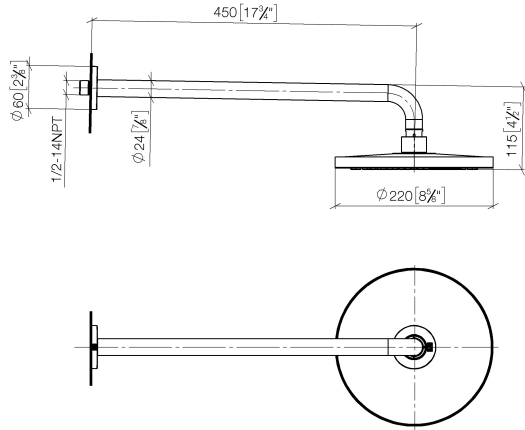

28 649 970

Fits: TARA, LISSÉ, VAIA, META

- 450mm projection
- PURE RAIN, max. flow rate 6.8 l/min (at 3 bar)
- Function from: 6 l/min
- with anti-scale system
- rain shower Ø 220 mm
- rosette Ø 60 mm
- 1/2" connection
- quick clearing
- This product reduces water consumption by % (compared to requirements of EPAAct '92)
- This product can contribute to Water Use Reduction in LEED® Green Building Rating
- This product can help a building meet the requirements of Green Building Rating Systems, e.g. LEED®, BREEAM®, DGNB

	Brushed Bronze	28 649 970-42 0010
	Chrome	28 649 970-00 0010
	Brushed Platinum	28 649 970-06 0010
	Platinum	28 649 970-08 0010
	Dark Chrome	28 649 970-19 0010
	Light Gold	28 649 970-26 0010
	Brushed Light Gold	28 649 970-27 0010
	Brushed Durabronze (23kt Gold)	28 649 970-28 0010
	Matte Black	28 649 970-33 0010
	Brushed Champagne (22kt Gold)	28 649 970-46 0010
	Champagne (22kt Gold)	28 649 970-47 0010
	Brushed Chrome	28 649 970-93 0010
	Brushed Dark Platinum	28 649 970-99 0010

28 649 970

mm [inches]

Flow rate chart

Codes & Standards

ASME A112.18.1/CSA B125.1	California Energy Commission (CEC)
---------------------------------	--

28 649 970

Parts for other finishes can be found here: [Chrome](#)

Spare parts list

No.	Item Number	Name	Quantity used	Delivery time
1	04 30 31 032 00 90	fixing set	1	2
2	09 17 20 120 90	holder	1	2
3	09 14 10 150 90	seal	2	2
4	09 27 97 015-42	rosette	1	60
5	90 11 03 070 00-42	pipe	1	30
6	09 23 01 075 90	insert	1	2
7	04 12 05 092 10-42	shower	1	60
8	90 30 09 069 00 90	key	1	2