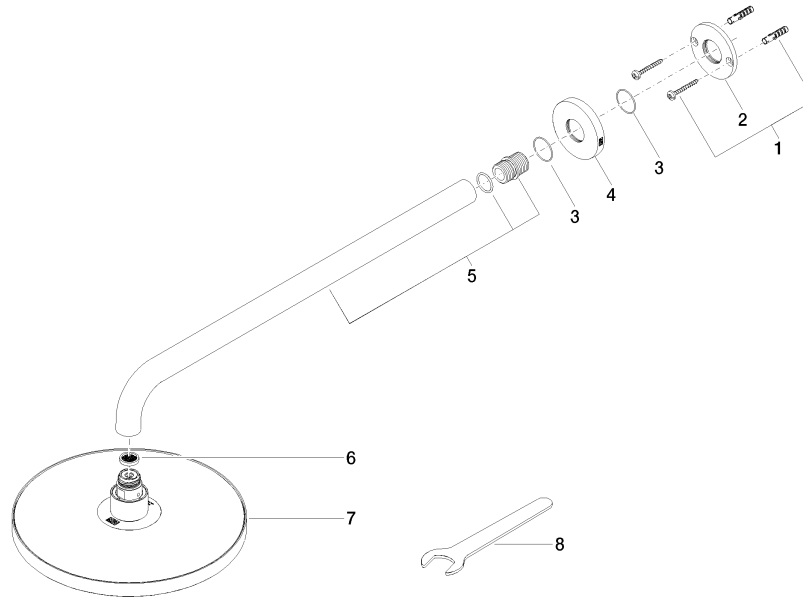

28 649 970

Fits: TARA, LISSÉ, VAIA, META

- 450mm projection
- PURE RAIN, max. flow rate 6.8 l/min (at 3 bar)
- Function from: 6 l/min
- with anti-scale system
- rain shower Ø 220 mm
- rosette Ø 60 mm
- 1/2" connection
- quick clearing
- This product reduces water consumption by % (compared to requirements of EPAAct '92)
- This product can contribute to Water Use Reduction in LEED® Green Building Rating
- This product can help a building meet the requirements of Green Building Rating Systems, e.g. LEED®, BREEAM®, DGNB

	Brushed Bronze	28 649 970-42 0010
	Chrome	28 649 970-00 0010
	Brushed Platinum	28 649 970-06 0010
	Platinum	28 649 970-08 0010
	Dark Chrome	28 649 970-19 0010
	Light Gold	28 649 970-26 0010
	Brushed Light Gold	28 649 970-27 0010
	Brushed Durabronze (23kt Gold)	28 649 970-28 0010
	Matte Black	28 649 970-33 0010
	Brushed Champagne (22kt Gold)	28 649 970-46 0010
	Champagne (22kt Gold)	28 649 970-47 0010
	Brushed Chrome	28 649 970-93 0010
	Brushed Dark Platinum	28 649 970-99 0010

28 649 970

mm [inches]

Flow rate chart

Codes & Standards

ASME A112.18.1/CSA B125.1	California Energy Commission (CEC)
---------------------------------	--

28 649 970

Parts for other finishes can be found here: [Chrome](#)

Spare parts list

No.	Item Number	Name	Quantity used	Delivery time
1	04 30 31 032 00 90	fixing set	1	2
2	09 17 20 120 90	holder	1	2
3	09 14 10 150 90	seal	2	2
4	09 27 97 015-42	rosette	1	60
5	90 11 03 070 00-42	pipe	1	30
6	09 23 01 075 90	insert	1	2
7	04 12 05 092 10-42	shower	1	60
8	90 30 09 069 00 90	key	1	2