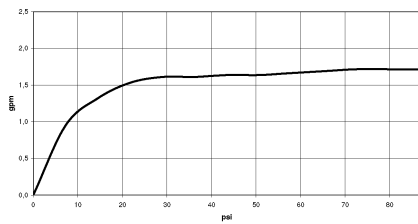

28 649 970

Fits: TARA, LISSÉ, VAIA, META

- 450mm projection
- PURE RAIN, max. flow rate 6.8 l/min (at 3 bar)
- Function from: 6 l/min
- with anti-scale system
- rain shower Ø 220 mm
- rosette Ø 60 mm
- 1/2" connection
- quick clearing
- This product reduces water consumption by % (compared to requirements of EPAAct '92)
- This product can contribute to Water Use Reduction in LEED® Green Building Rating
- This product can help a building meet the requirements of Green Building Rating Systems, e.g. LEED®, BREEAM®, DGNB

	Brushed Bronze	28 649 970-42 0010
	Chrome	28 649 970-00 0010
	Brushed Platinum	28 649 970-06 0010
	Platinum	28 649 970-08 0010
	Dark Chrome	28 649 970-19 0010
	Light Gold	28 649 970-26 0010
	Brushed Light Gold	28 649 970-27 0010
	Brushed Durabronze (23kt Gold)	28 649 970-28 0010
	Matte Black	28 649 970-33 0010
	Brushed Champagne (22kt Gold)	28 649 970-46 0010
	Champagne (22kt Gold)	28 649 970-47 0010
	Brushed Chrome	28 649 970-93 0010
	Brushed Dark Platinum	28 649 970-99 0010

28 649 970

mm [inches]

Flow rate chart

Codes & Standards

ASME A112.18.1/CSA B125.1	California Energy Commission (CEC)
---------------------------------	--

28 649 970

Parts for other finishes can be found here: [Chrome](#)