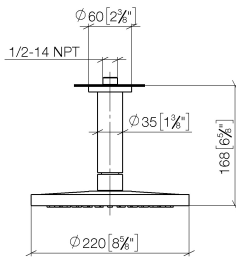

Rain shower with ceiling fixing 220 mm - Brushed Bronze

IMO

28 669 970

Fits: IMO, TARA, LISSÉ, VAIA, META, CYO

- PURE RAIN, max. flow rate 6.8 l/min (at 3 bar)
- with anti-scale system
- rain shower Ø 220 mm
- rosette Ø 60 mm optional
- 1/2" connection
- Function from: 6 l/min
- quick clearing
- This product reduces water consumption by % (compared to requirements of EPAct '92)
- This product can contribute to Water Use Reduction in LEED® Green Building Rating
- This product can help a building meet the requirements of Green Building Rating Systems, e.g. LEED®, BREEAM®, DGNB

28 669 970

mm [inches]

Flow rate chart

Codes & Standards

ASME A112.18.1/CSA B125.1	California Energy Commission (CEC)
---------------------------------	--

28 669 970

Parts for other finishes can be found here: [Chrome](#)

Spare parts list

No.	Item Number	Name	Quantity used	Delivery time
1	09 27 22 040-42	rosette	1	60
2	09 14 10 141 90	seal	1	2
3	09 11 03 080-42	connection	1	60
4	09 23 01 075 90	insert	1	2
5	04 12 05 092 10-42	shower	1	60
6	90 30 09 069 00 90	key	1	2