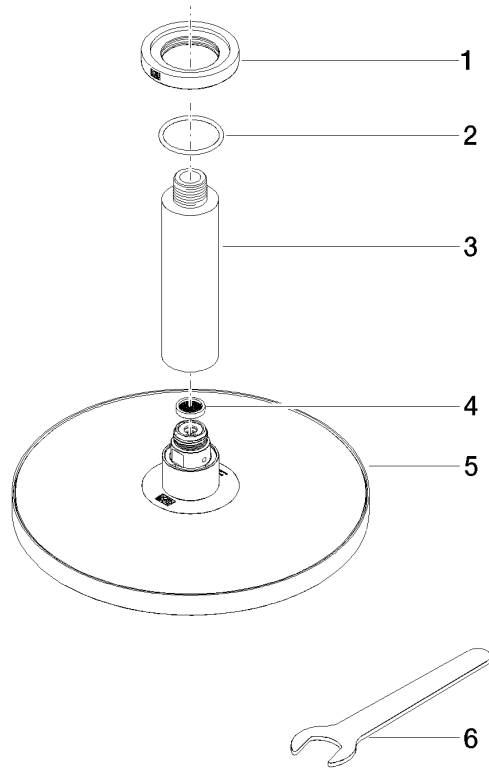

Rain shower with ceiling fixing 220 mm - Brushed Bronze

IMO

28 669 970

Fits: IMO, TARA, LISSÉ, VAIA, META, CYO

- PURE RAIN, max. flow rate 6.8 l/min (at 3 bar)
- with anti-scale system
- rain shower Ø 220 mm
- rosette Ø 60 mm optional
- 1/2" connection
- Function from: 6 l/min
- quick clearing
- This product reduces water consumption by % (compared to requirements of EPAct '92)
- This product can contribute to Water Use Reduction in LEED® Green Building Rating
- This product can help a building meet the requirements of Green Building Rating Systems, e.g. LEED®, BREEAM®, DGNB

	Brushed Bronze	28 669 970-42 0010
	Chrome	28 669 970-00 0010
	Brushed Platinum	28 669 970-06 0010
	Platinum	28 669 970-08 0010
	Dark Chrome	28 669 970-19 0010
	Light Gold	28 669 970-26 0010
	Brushed Light Gold	28 669 970-27 0010
	Brushed Durabronze (23kt Gold)	28 669 970-28 0010
	Matte Black	28 669 970-33 0010
	Brushed Champagne (22kt Gold)	28 669 970-46 0010
	Champagne (22kt Gold)	28 669 970-47 0010
	Brushed Chrome	28 669 970-93 0010
	Brushed Dark Platinum	28 669 970-99 0010

28 669 970

mm [inches]

Flow rate chart

Codes & Standards

ASME A112.18.1/CSA B125.1	California Energy Commission (CEC)
---------------------------------	--

28 669 970

Parts for other finishes can be found here: [Chrome](#)

Spare parts list

No.	Item Number	Name	Quantity used	Delivery time
1	09 27 22 040-42	rosette	1	60
2	09 14 10 141 90	seal	1	2
3	09 11 03 080-42	connection	1	60
4	09 23 01 075 90	insert	1	2
5	04 12 05 092 10-42	shower	1	60
6	90 30 09 069 00 90	key	1	2