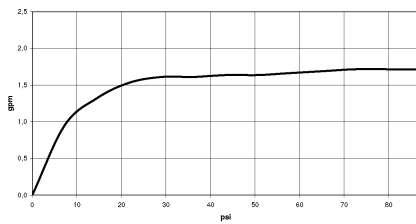

Rain shower with ceiling fixing 220 mm - Brushed Bronze

IMO

28 669 970

Fits: IMO, TARA, LISSÉ, VAIA, META, CYO

- PURE RAIN, max. flow rate 6.8 l/min (at 3 bar)
- with anti-scale system
- rain shower Ø 220 mm
- rosette Ø 60 mm optional
- 1/2" connection
- Function from: 6 l/min
- quick clearing
- This product reduces water consumption by % (compared to requirements of EPAct '92)
- This product can contribute to Water Use Reduction in LEED® Green Building Rating
- This product can help a building meet the requirements of Green Building Rating Systems, e.g. LEED®, BREEAM®, DGNB

	Brushed Bronze	28 669 970-42 0010
	Chrome	28 669 970-00 0010
	Brushed Platinum	28 669 970-06 0010
	Platinum	28 669 970-08 0010
	Dark Chrome	28 669 970-19 0010
	Light Gold	28 669 970-26 0010
	Brushed Light Gold	28 669 970-27 0010
	Brushed Durabronze (23kt Gold)	28 669 970-28 0010
	Matte Black	28 669 970-33 0010
	Brushed Champagne (22kt Gold)	28 669 970-46 0010
	Champagne (22kt Gold)	28 669 970-47 0010
	Brushed Chrome	28 669 970-93 0010
	Brushed Dark Platinum	28 669 970-99 0010

28 669 970

mm [inches]

Flow rate chart

Codes & Standards

ASME A112.18.1/CSA B125.1	California Energy Commission (CEC)
---------------------------------	--

28 669 970

Parts for other finishes can be found here: [Chrome](#)