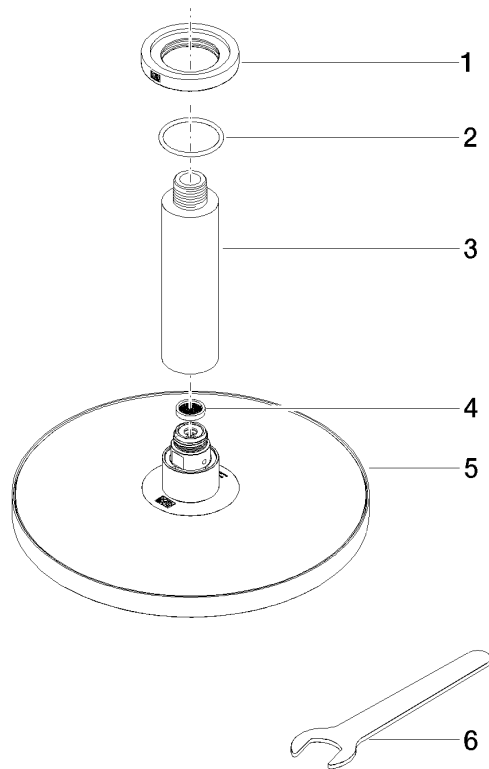

## Rain shower with ceiling fixing 220 mm - Brushed Dark Platinum

IMO

28 669 970

Fits: IMO, TARA, LISSÉ, VAIA, META, CYO

- PURE RAIN, max. flow rate 6.8 l/min (at 3 bar)
- with anti-scale system
- rain shower Ø 220 mm
- rosette Ø 60 mm optional
- 1/2" connection
- Function from: 6 l/min
- quick clearing
- This product reduces water consumption by % (compared to requirements of EPAct '92)
- This product can contribute to Water Use Reduction in LEED® Green Building Rating
- This product can help a building meet the requirements of Green Building Rating Systems, e.g. LEED®, BREEAM®, DGNB

### Required miscellaneous

	<b>Concealed wall elbow -</b> •max. recess depth 163 mm •min. recess depth 90 mm	35 085 970-90 0010
---	--	-----------------------

28 669 970

mm [inches]

Flow rate chart

Codes & Standards

## Rain shower with ceiling fixing 220 mm - Brushed Dark Platinum

---

IMO

28 669 970

### Certificates

---

IAPMO\_11777.

IAPMO\_4976 (4).

28 669 970

Spare parts list

No.	Item Number	Name	Quantity used	Delivery time
1	09 27 22 040-99	rosette	1	30
2	09 14 10 141 90	seal	1	2
3	09 11 03 080-99	connection	1	30
4	09 23 01 075 90	insert	1	2
5	04 12 05 092 10-99	shower	1	30
6	90 30 09 069 00 90	key	1	2