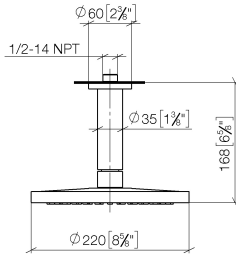

## Rain shower with ceiling fixing 220 mm - Brushed Dark Platinum

IMO

28 669 970

Fits: IMO, TARA, LISSÉ, VAIA, META, CYO

- PURE RAIN, max. flow rate 6.8 l/min (at 3 bar)
- with anti-scale system
- rain shower Ø 220 mm
- rosette Ø 60 mm optional
- 1/2" connection
- Function from: 6 l/min
- quick clearing
- This product reduces water consumption by % (compared to requirements of EPAct '92)
- This product can contribute to Water Use Reduction in LEED® Green Building Rating
- This product can help a building meet the requirements of Green Building Rating Systems, e.g. LEED®, BREEAM®, DGNB

### Required miscellaneous

	<b>Concealed wall elbow -</b> •max. recess depth 163 mm •min. recess depth 90 mm	35 085 970-90 0010
---	--	-----------------------

28 669 970

mm [inches]

Flow rate chart

Codes & Standards