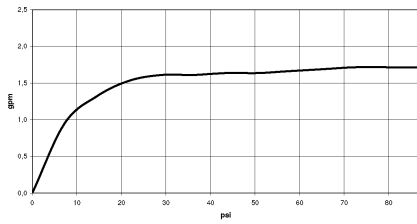

Rain shower with wall fixing 300 mm - Light Gold

TARA

28 679 970

Fits: TARA, LISSÉ, VAIA, META

- 450mm projection
- PURE RAIN, max. flow rate 6.8 l/min (at 3 bar)
- Function from: 6.5 l/min
- with anti-scale system
- rain shower Ø 300 mm
- rosette Ø 60 mm
- 1/2" connection
- quick clearing
- This product reduces water consumption by % (compared to requirements of EPAAct '92)
- This product can contribute to Water Use Reduction in LEED® Green Building Rating
- This product can help a building meet the requirements of Green Building Rating Systems, e.g. LEED®, BREEAM®, DGNB

	Light Gold	28 679 970-26 0010
	Chrome	28 679 970-00 0010
	Brushed Platinum	28 679 970-06 0010
	Platinum	28 679 970-08 0010
	Dark Chrome	28 679 970-19 0010
	Brushed Light Gold	28 679 970-27 0010
	Brushed Durabronze (23kt Gold)	28 679 970-28 0010
	Matte Black	28 679 970-33 0010
	Brushed Bronze	28 679 970-42 0010
	Brushed Champagne (22kt Gold)	28 679 970-46 0010
	Champagne (22kt Gold)	28 679 970-47 0010
	Brushed Chrome	28 679 970-93 0010
	Brushed Dark Platinum	28 679 970-99 0010

28 679 970

mm [inches]

Flow rate chart

Codes & Standards

ASME	California Energy
A112.18.1/CSA	Commission
B125.1	(CEC)

28 679 970

Parts for other finishes can be found here: [Chrome](#)