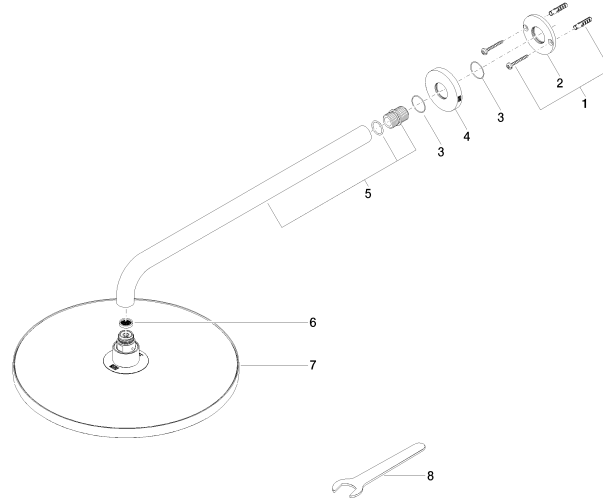

Rain shower with wall fixing 300 mm - Light Gold

TARA

28 679 970

Fits: TARA, LISSÉ, VAIA, META

- 450mm projection
- PURE RAIN, max. flow rate 6.8 l/min (at 3 bar)
- Function from: 6.5 l/min
- with anti-scale system
- rain shower Ø 300 mm
- rosette Ø 60 mm
- 1/2" connection
- quick clearing
- This product reduces water consumption by % (compared to requirements of EPAAct '92)
- This product can contribute to Water Use Reduction in LEED® Green Building Rating
- This product can help a building meet the requirements of Green Building Rating Systems, e.g. LEED®, BREEAM®, DGNB

	Light Gold	28 679 970-26 0010
	Chrome	28 679 970-00 0010
	Brushed Platinum	28 679 970-06 0010
	Platinum	28 679 970-08 0010
	Dark Chrome	28 679 970-19 0010
	Brushed Light Gold	28 679 970-27 0010
	Brushed Durabronze (23kt Gold)	28 679 970-28 0010
	Matte Black	28 679 970-33 0010
	Brushed Bronze	28 679 970-42 0010
	Brushed Champagne (22kt Gold)	28 679 970-46 0010
	Champagne (22kt Gold)	28 679 970-47 0010
	Brushed Chrome	28 679 970-93 0010
	Brushed Dark Platinum	28 679 970-99 0010

28 679 970

mm [inches]

Flow rate chart

Codes & Standards

ASME	California Energy
A112.18.1/CSA	Commission
B125.1	(CEC)

28 679 970

Parts for other finishes can be found here: [Chrome](#)

### Spare parts list

No.	Item Number	Name	Quantity used	Delivery time
1	04 30 31 032 00 90	fixing set	1	2
2	09 17 20 120 90	holder	1	2
3	09 14 10 150 90	seal	2	2
4	09 27 97 015-26	rosette	1	60
5	90 11 03 070 00-26	pipe	1	30
6	09 23 01 075 90	insert	1	2
7	04 12 05 091 10-26	shower	1	60
8	90 30 09 069 00 90	key	1	2