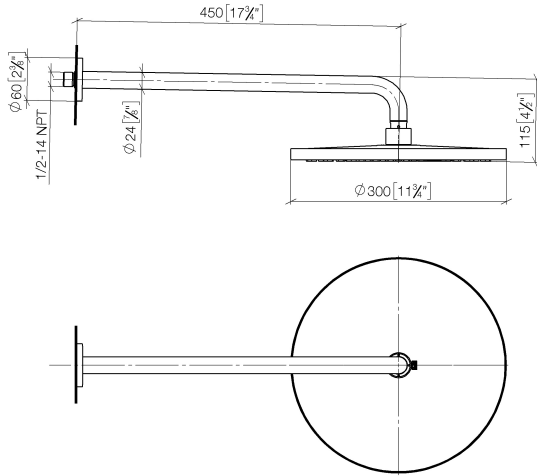

Rain shower with wall fixing 300 mm - Light Gold

TARA

28 679 970

Fits: TARA, LISSÉ, VAIA, META

- 450mm projection
- PURE RAIN, max. flow rate 6.8 l/min (at 3 bar)
- Function from: 6.5 l/min
- with anti-scale system
- rain shower Ø 300 mm
- rosette Ø 60 mm
- 1/2" connection
- quick clearing
- This product reduces water consumption by % (compared to requirements of EPAAct '92)
- This product can contribute to Water Use Reduction in LEED® Green Building Rating
- This product can help a building meet the requirements of Green Building Rating Systems, e.g. LEED®, BREEAM®, DGNB

	Light Gold	28 679 970-26 0010
	Chrome	28 679 970-00 0010
	Brushed Platinum	28 679 970-06 0010
	Platinum	28 679 970-08 0010
	Dark Chrome	28 679 970-19 0010
	Brushed Light Gold	28 679 970-27 0010
	Brushed Durabronze (23kt Gold)	28 679 970-28 0010
	Matte Black	28 679 970-33 0010
	Brushed Bronze	28 679 970-42 0010
	Brushed Champagne (22kt Gold)	28 679 970-46 0010
	Champagne (22kt Gold)	28 679 970-47 0010
	Brushed Chrome	28 679 970-93 0010
	Brushed Dark Platinum	28 679 970-99 0010

28 679 970

mm [inches]

Flow rate chart

Codes & Standards

ASME	California Energy
A112.18.1/CSA	Commission
B125.1	(CEC)

28 679 970

Parts for other finishes can be found here: [Chrome](#)

### Spare parts list

No.	Item Number	Name	Quantity used	Delivery time
1	04 30 31 032 00 90	fixing set	1	2
2	09 17 20 120 90	holder	1	2
3	09 14 10 150 90	seal	2	2
4	09 27 97 015-26	rosette	1	60
5	90 11 03 070 00-26	pipe	1	30
6	09 23 01 075 90	insert	1	2
7	04 12 05 091 10-26	shower	1	60
8	90 30 09 069 00 90	key	1	2