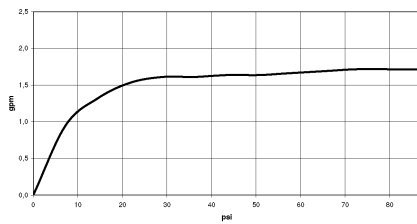

**Rain shower with ceiling fixing 300 mm - Light Gold**

IMO

28 689 970

Fits: IMO, TARA, LISSÉ, VAIA, META, CYO

- PURE RAIN, max. flow rate 6.8 l/min (at 3 bar)
- with anti-scale system
- rain shower Ø 300 mm
- rosette Ø 60 mm optional
- 1/2" connection
- Function from: 6.5 l/min
- quick clearing
- This product reduces water consumption by % (compared to requirements of EPAct '92)
- This product can contribute to Water Use Reduction in LEED® Green Building Rating
- This product can help a building meet the requirements of Green Building Rating Systems, e.g. LEED®, BREEAM®, DGNB

	Light Gold	28 689 970-26 0010
	Chrome	28 689 970-00 0010
	Brushed Platinum	28 689 970-06 0010
	Platinum	28 689 970-08 0010
	Dark Chrome	28 689 970-19 0010
	Brushed Light Gold	28 689 970-27 0010
	Brushed Durabronze (23kt Gold)	28 689 970-28 0010
	Matte Black	28 689 970-33 0010
	Brushed Bronze	28 689 970-42 0010
	Brushed Champagne (22kt Gold)	28 689 970-46 0010
	Champagne (22kt Gold)	28 689 970-47 0010
	Brushed Chrome	28 689 970-93 0010
	Brushed Dark Platinum	28 689 970-99 0010

28 689 970

mm [inches]

### Flow rate chart