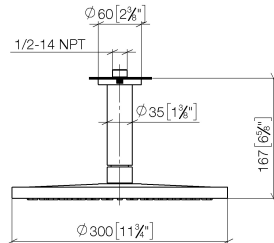

**Rain shower with ceiling fixing 300 mm - Light Gold**

IMO

28 689 970

Fits: IMO, TARA, LISSÉ, VAIA, META, CYO

- PURE RAIN, max. flow rate 6.8 l/min (at 3 bar)
- with anti-scale system
- rain shower Ø 300 mm
- rosette Ø 60 mm optional
- 1/2" connection
- Function from: 6.5 l/min
- quick clearing
- This product reduces water consumption by % (compared to requirements of EPAct '92)
- This product can contribute to Water Use Reduction in LEED® Green Building Rating
- This product can help a building meet the requirements of Green Building Rating Systems, e.g. LEED®, BREEAM®, DGNB

28 689 970

mm [inches]