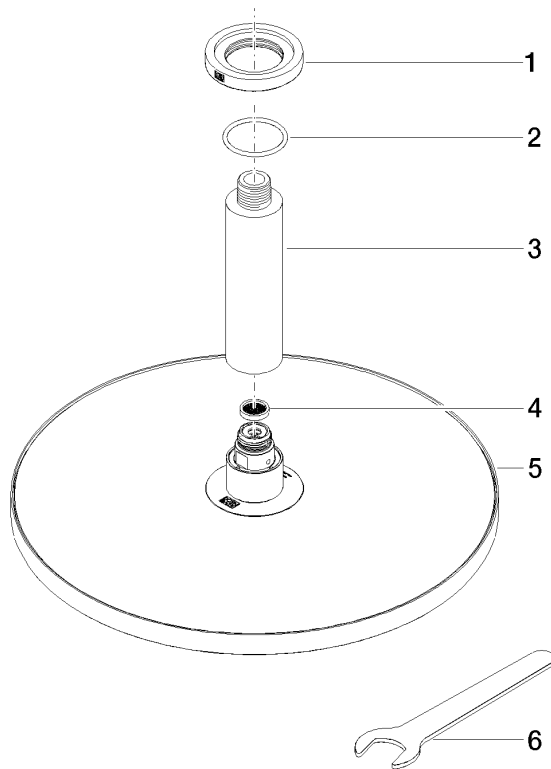

**Rain shower with ceiling fixing 300 mm - Light Gold**

IMO

28 689 970

Fits: IMO, TARA, LISSÉ, VAIA, META, CYO

- PURE RAIN, max. flow rate 6.8 l/min (at 3 bar)
- with anti-scale system
- rain shower Ø 300 mm
- rosette Ø 60 mm optional
- 1/2" connection
- Function from: 6.5 l/min
- quick clearing
- This product reduces water consumption by % (compared to requirements of EPAct '92)
- This product can contribute to Water Use Reduction in LEED® Green Building Rating
- This product can help a building meet the requirements of Green Building Rating Systems, e.g. LEED®, BREEAM®, DGNB

28 689 970

mm [inches]

### Flow rate chart

### Spare parts list

No.	Item Number	Name	Quantity used	Delivery time
1	09 27 22 040-26	rosette	1	60
2	09 14 10 141 90	seal	1	2
3	09 11 03 080-26	connection	1	60
4	09 23 01 075 90	insert	1	2
5	04 12 05 091 10-26	shower	1	60
6	90 30 09 069 00 90	key	1	2