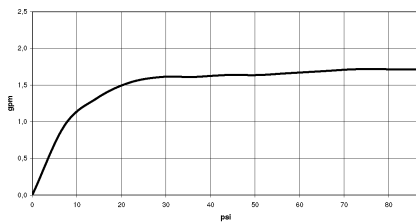

Rain shower with ceiling fixing 300 mm - Brushed Light Gold

IMO

28 689 970

Fits: IMO, TARA, LISSÉ, VAIA, META, CYO

- PURE RAIN, max. flow rate 6.8 l/min (at 3 bar)
- with anti-scale system
- rain shower Ø 300 mm
- rosette Ø 60 mm optional
- 1/2" connection
- Function from: 6.5 l/min
- quick clearing
- This product reduces water consumption by % (compared to requirements of EAct '92)
- This product can contribute to Water Use Reduction in LEED® Green Building Rating
- This product can help a building meet the requirements of Green Building Rating Systems, e.g. LEED®, BREEAM®, DGNB

	Brushed Light Gold	28 689 970-27 0010
	Chrome	28 689 970-00 0010
	Brushed Platinum	28 689 970-06 0010
	Platinum	28 689 970-08 0010
	Dark Chrome	28 689 970-19 0010
	Light Gold	28 689 970-26 0010
	Brushed Durabronze (23kt Gold)	28 689 970-28 0010
	Matte Black	28 689 970-33 0010
	Brushed Bronze	28 689 970-42 0010
	Brushed Champagne (22kt Gold)	28 689 970-46 0010
	Champagne (22kt Gold)	28 689 970-47 0010
	Brushed Chrome	28 689 970-93 0010
	Brushed Dark Platinum	28 689 970-99 0010

28 689 970

mm [inches]

Flow rate chart

Codes & Standards

ASME A112.18.1/CSA B125.1	California Energy Commission (CEC)
---------------------------------	--

28 689 970

Parts for other finishes can be found here: [Chrome](#)