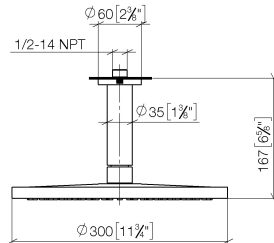

Rain shower with ceiling fixing 300 mm - Brushed Light Gold

IMO

28 689 970

Fits: IMO, TARA, LISSÉ, VAIA, META, CYO

- PURE RAIN, max. flow rate 6.8 l/min (at 3 bar)
- with anti-scale system
- rain shower Ø 300 mm
- rosette Ø 60 mm optional
- 1/2" connection
- Function from: 6.5 l/min
- quick clearing
- This product reduces water consumption by % (compared to requirements of EAct '92)
- This product can contribute to Water Use Reduction in LEED® Green Building Rating
- This product can help a building meet the requirements of Green Building Rating Systems, e.g. LEED®, BREEAM®, DGNB

28 689 970

mm [inches]

Flow rate chart

Codes & Standards

ASME A112.18.1/CSA B125.1	California Energy Commission (CEC)
---------------------------------	--

28 689 970

Parts for other finishes can be found here: [Chrome](#)

Spare parts list

No.	Item Number	Name	Quantity used	Delivery time
1	09 27 22 040-27	rosette	1	60
2	09 14 10 141 90	seal	1	2
3	09 11 03 080-27	connection	1	60
4	09 23 01 075 90	insert	1	2
5	04 12 05 091 10-27	shower	1	60
6	90 30 09 069 00 90	key	1	2