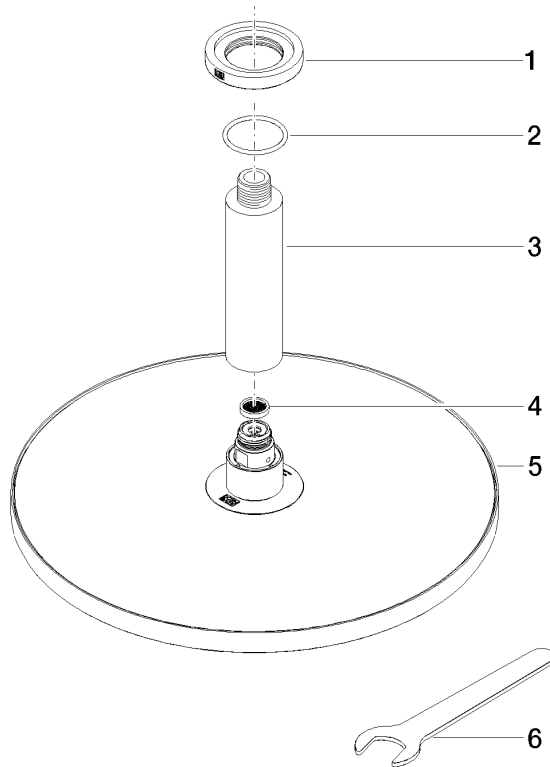

Rain shower with ceiling fixing 300 mm - Brushed Light Gold

IMO

28 689 970

Fits: IMO, TARA, LISSÉ, VAIA, META, CYO

- PURE RAIN, max. flow rate 6.8 l/min (at 3 bar)
- with anti-scale system
- rain shower Ø 300 mm
- rosette Ø 60 mm optional
- 1/2" connection
- Function from: 6.5 l/min
- quick clearing
- This product reduces water consumption by % (compared to requirements of EAct '92)
- This product can contribute to Water Use Reduction in LEED® Green Building Rating
- This product can help a building meet the requirements of Green Building Rating Systems, e.g. LEED®, BREEAM®, DGNB

28 689 970

mm [inches]

Flow rate chart

Codes & Standards

ASME A112.18.1/CSA B125.1	California Energy Commission (CEC)
---------------------------------	--

28 689 970

Parts for other finishes can be found here: [Chrome](#)

Spare parts list

No.	Item Number	Name	Quantity used	Delivery time
1	09 27 22 040-27	rosette	1	60
2	09 14 10 141 90	seal	1	2
3	09 11 03 080-27	connection	1	60
4	09 23 01 075 90	insert	1	2
5	04 12 05 091 10-27	shower	1	60
6	90 30 09 069 00 90	key	1	2