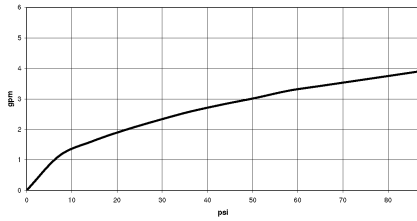

Single-lever basin mixer - Brushed Platinum

29 210 971

- hole diameter 35 mm
- rosette Ø 60 mm
- 2 x pressure hose with 3/8" cap nut

Note: Local building codes may require the use of an anti-scald device. Please refer to remote pressure balance valve (35 910 970 90)

	Brushed Platinum	29 210 971-06 0010
	Chrome	29 210 971-00 0010

Single-lever basin mixer - Brushed Platinum

29 210 971

Flow rate chart

Single-lever basin mixer - Brushed Platinum

29 210 971

Parts for other finishes can be found here: [Chrome](#)