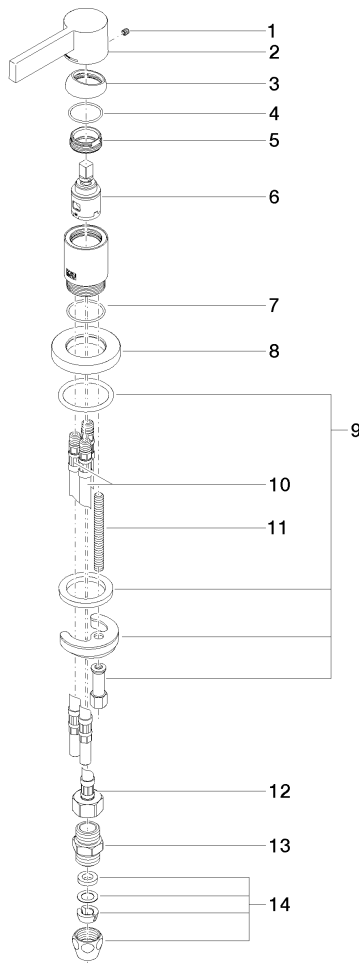

Single-lever basin mixer - Brushed Platinum

29 210 971

- hole diameter 35 mm
- rosette Ø 60 mm
- 2 x pressure hose with 3/8" cap nut

Note: Local building codes may require the use of an anti-scald device. Please refer to remote pressure balance valve (35 910 970 90)

	Brushed Platinum	29 210 971-06 0010
	Chrome	29 210 971-00 0010

Single-lever basin mixer - Brushed Platinum

29 210 971

Flow rate chart

Single-lever basin mixer - Brushed Platinum

29 210 971

Parts for other finishes can be found here: [Chrome](#)

Spare parts list

No.	Item Number	Name	Quantity used	Delivery time
1	90 31 11 030 00 90	pin	1	2
2	09 20 87 004-06	handle	1	10
3	09 28 30 026-06	cover	1	10
4	09 14 10 091 90	seal	1	2
5	09 24 04 266 90	nut	1	2
6	90 15 05 042 00 90	cartridge	1	2
7	09 14 10 110 90	seal	1	2
8	09 27 97 040-06	rosette	1	10
9	04 30 11 085 97 90	fixing set	1	2
10	04 30 04 045 00 90	hose	2	60
11	09 31 11 011 90	pin	1	2
12	04 30 04 019 00 90	hose	1	2
13	90 24 03 168 00 90	nipple	1	2
14	90 23 30 040 00-06	threaded connector	2	10