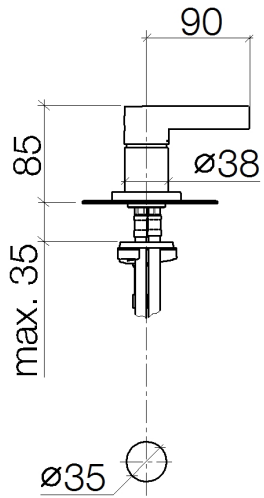

Single-lever basin mixer - Brushed Platinum

29 210 971

- hole diameter 35 mm
- rosette Ø 60 mm
- 2 x pressure hose with 3/8" cap nut

Note: Local building codes may require the use of an anti-scald device. Please refer to remote pressure balance valve (35 910 970 90)

	Brushed Platinum	29 210 971-06 0010
	Chrome	29 210 971-00 0010

Single-lever basin mixer - Brushed Platinum

29 210 971

Flow rate chart

Single-lever basin mixer - Brushed Platinum

29 210 971

Parts for other finishes can be found here: [Chrome](#)

Spare parts list

No.	Item Number	Name	Quantity used	Delivery time
1	90 31 11 030 00 90	pin	1	2
2	09 20 87 004-06	handle	1	10
3	09 28 30 026-06	cover	1	10
4	09 14 10 091 90	seal	1	2
5	09 24 04 266 90	nut	1	2
6	90 15 05 042 00 90	cartridge	1	2
7	09 14 10 110 90	seal	1	2
8	09 27 97 040-06	rosette	1	10
9	04 30 11 085 97 90	fixing set	1	2
10	04 30 04 045 00 90	hose	2	60
11	09 31 11 011 90	pin	1	2
12	04 30 04 019 00 90	hose	1	2
13	90 24 03 168 00 90	nipple	1	2
14	90 23 30 040 00-06	threaded connector	2	10