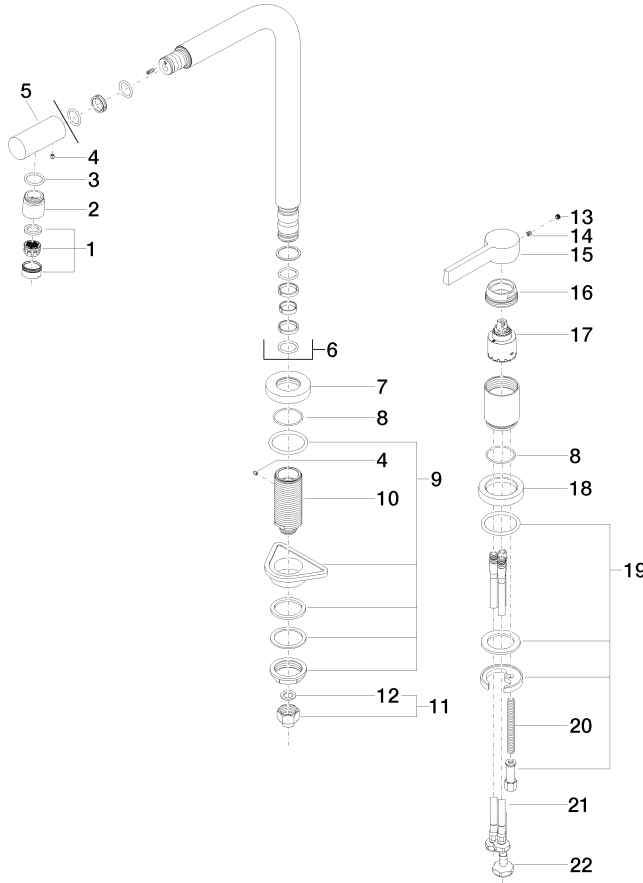

32 800 790

- 235mm projection
- pivotable spout 360°
- spout, end-piece with 20° rotation
- air-enriched flow
- height of mixer 337 mm
- height up to aerator 297 mm
- individual rosettes Ø 55mm
- hole diameter spout 35 mm
- single-lever mixer hole diameter 35 mm
- 2 x pressure hose with 3/8" cap nut
- max. flow 5.7 l/min at 3 bar flow pressure
- lead-free
- This product can help a building meet the requirements of Green Building Rating Systems, e.g. LEED®, BREEAM®, DGNB

Recommended miscellaneous

AIR SWITCH Control button - Brushed Platinum 10 713 970-06

Recommended miscellaneous

Dispenser with rosette - Brushed Platinum 82 444 970-06

32 800 790

Flow rate chart

Codes & Standards

ADA

ASME
A112.18.1/CSA
B125.1

California Energy
Commission
(CEC)

NSF/ANSI 372

NSF/ANSI/CAN
61

ELIO Two-hole mixer with individual rosettes - Brushed Platinum

ELIO

32 800 790

Certificates

IAPMO_N-4976. IAPMO_4976 (3). IAPMO_6397.

32 800 790

Parts for other finishes can be found here: [Chrome](#)

32 800 790

Spare parts list

No.	Item Number	Name	Quantity used	Delivery time
1	90 23 01 026 08-06	aerator	1	10
2	09 24 04 164 10-06	nipple	1	10
3	09 14 10 100 90	seal	1	2
4	09 31 11 044 90	pin	2	2
5	09 24 04 163 10-06	nipple	1	10
6	90 28 22 188 00-06	spout	1	10
7	09 27 79 001-06	rosette	1	10
8	09 14 10 102 90	seal	2	2
9	04 23 10 044 01 90	fixing set	1	2
10	09 30 01 094 10-06	adaptor	1	-
Spare part can no longer be ordered, please order the replacement item				
11	04 24 04 166 10 90	nipple	1	2
12	90 14 20 002 00 90	seal	1	2
13	90 31 20 109 00 90	plug	1	2
14	90 31 11 030 00 90	pin	1	2
15	09 20 79 040-06	handle	1	10
16	09 24 04 141-06	nut	1	10
17	90 15 05 045 00 90	cartridge	1	2
18	09 28 10 111-06	rosette	1	10
19	04 30 11 038 00 90	fixing set	1	2
20	09 31 11 011 90	pin	1	2
21	04 30 04 106 00 90	hose	2	2
22	04 30 04 019 00 90	hose	1	2