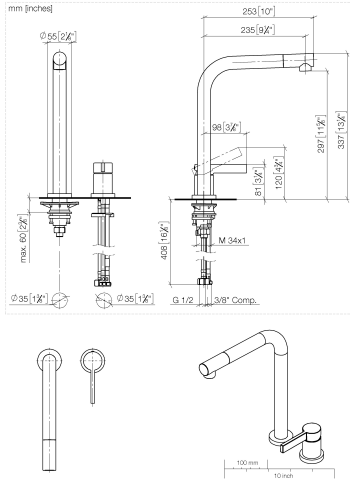

32 800 790

- 235mm projection
- pivotable spout 360°
- spout, end-piece with 20° rotation
- air-enriched flow
- height of mixer 337 mm
- height up to aerator 297 mm
- individual rosettes Ø 55mm
- hole diameter spout 35 mm
- single-lever mixer hole diameter 35 mm
- 2 x pressure hose with 3/8" cap nut
- max. flow 5.7 l/min at 3 bar flow pressure
- lead-free
- This product can help a building meet the requirements of Green Building Rating Systems, e.g. LEED®, BREEAM®, DGNB

Recommended miscellaneous

AIR SWITCH Control button - Brushed Platinum 10 713 970-06

Recommended miscellaneous

Dispenser with rosette - Brushed Platinum 82 444 970-06

32 800 790

Flow rate chart

Codes & Standards

ADA

ASME
A112.18.1/CSA
B125.1

California Energy
Commission
(CEC)

NSF/ANSI 372

NSF/ANSI/CAN
61

ELIO Two-hole mixer with individual rosettes - Brushed Platinum

ELIO

32 800 790

Certificates

IAPMO_N-4976. IAPMO_4976 (3). IAPMO_6397.

32 800 790

Parts for other finishes can be found here: [Chrome](#)

32 800 790

Spare parts list

No.	Item Number	Name	Quantity used	Delivery time
1	90 23 01 026 08-06	aerator	1	10
2	09 24 04 164 10-06	nipple	1	10
3	09 14 10 100 90	seal	1	2
4	09 31 11 044 90	pin	2	2
5	09 24 04 163 10-06	nipple	1	10
6	90 28 22 188 00-06	spout	1	10
7	09 27 79 001-06	rosette	1	10
8	09 14 10 102 90	seal	2	2
9	04 23 10 044 01 90	fixing set	1	2
10	09 30 01 094 10-06	adaptor	1	-
Spare part can no longer be ordered, please order the replacement item				
11	04 24 04 166 10 90	nipple	1	2
12	90 14 20 002 00 90	seal	1	2
13	90 31 20 109 00 90	plug	1	2
14	90 31 11 030 00 90	pin	1	2
15	09 20 79 040-06	handle	1	10
16	09 24 04 141-06	nut	1	10
17	90 15 05 045 00 90	cartridge	1	2
18	09 28 10 111-06	rosette	1	10
19	04 30 11 038 00 90	fixing set	1	2
20	09 31 11 011 90	pin	1	2
21	04 30 04 106 00 90	hose	2	2
22	04 30 04 019 00 90	hose	1	2