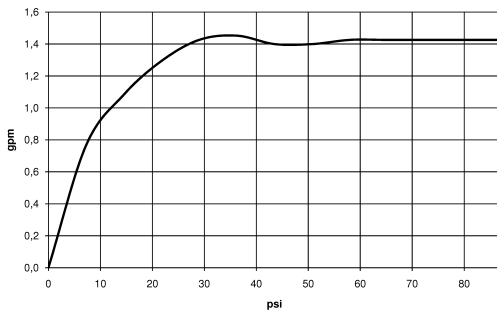

32 800 790

- 235mm projection
- pivotable spout 360°
- spout, end-piece with 20° rotation
- air-enriched flow
- height of mixer 337 mm
- height up to aerator 297 mm
- individual rosettes Ø 55mm
- hole diameter spout 35 mm
- single-lever mixer hole diameter 35 mm
- 2 x pressure hose with 3/8" cap nut
- max. flow 5.7 l/min at 3 bar flow pressure
- lead-free
- This product can help a building meet the requirements of Green Building Rating Systems, e.g. LEED®, BREEAM®, DGNB

Recommended miscellaneous

AIR SWITCH Control button - Brushed Platinum 10 713 970-06

Recommended miscellaneous

Dispenser with rosette - Brushed Platinum 82 444 970-06

32 800 790

Flow rate chart

Codes & Standards

ADA

ASME
A112.18.1/CSA
B125.1

California Energy
Commission
(CEC)

NSF/ANSI 372

NSF/ANSI/CAN
61

ELIO Two-hole mixer with individual rosettes - Brushed Platinum

ELIO

32 800 790