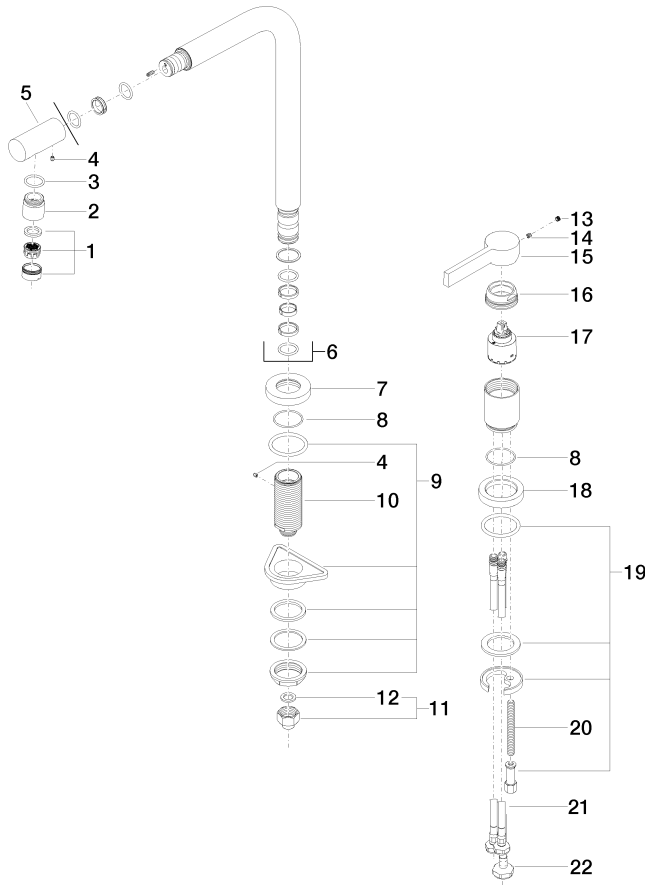

32 800 790

- 235mm projection
- pivotable spout 360°
- spout, end-piece with 20° rotation
- air-enriched flow
- height of mixer 337 mm
- height up to aerator 297 mm
- individual rosettes Ø 55mm
- hole diameter spout 35 mm
- single-lever mixer hole diameter 35 mm
- 2 x pressure hose with 3/8" cap nut
- max. flow 5.7 l/min at 3 bar flow pressure
- lead-free
- This product can help a building meet the requirements of Green Building Rating Systems, e.g. LEED®, BREEAM®, DGNB

Codes & Standards

ADA

ASME
A112.18.1/CSA
B125.1

California Energy
Commission
(CEC)

NSF/ANSI 372

NSF/ANSI/CAN
61

ELIO Two-hole mixer with individual rosettes - Brushed Durabronz (23kt Gold)

ELIO

32 800 790

Certificates

IAPMO_N-4976.

IAPMO_6397.

32 800 790

Parts for other finishes can be found here: [Chrome](#)

32 800 790

Spare parts list

No.	Item Number	Name	Quantity used	Delivery time
1	90 23 01 026 08-28	aerator	1	20
2	09 24 04 164 10-28	nipple	1	20
3	09 14 10 100 90	seal	1	2
4	09 31 11 044 90	pin	2	2
5	09 24 04 163 10-28	nipple	1	20
6	90 28 22 188 00-28	spout	1	20
7	09 27 79 001-28	rosette	1	20
8	09 14 10 102 90	seal	2	2
9	04 23 10 044 01 90	fixing set	1	2
10	09 30 01 094 10-28	adaptor	1	-
Spare part can no longer be ordered, please order the replacement item				
11	04 24 04 166 10 90	nipple	1	2
12	90 14 20 002 00 90	seal	1	2
13	90 31 20 109 00 90	plug	1	2
14	90 31 11 030 00 90	pin	1	2
15	09 20 79 040-28	handle	1	20
16	09 24 04 141-28	nut	1	20
17	90 15 05 045 00 90	cartridge	1	2
18	09 28 10 111-28	rosette	1	20
19	04 30 11 038 00 90	fixing set	1	2
20	09 31 11 011 90	pin	1	2
21	04 30 04 106 00 90	hose	2	2
22	04 30 04 019 00 90	hose	1	2