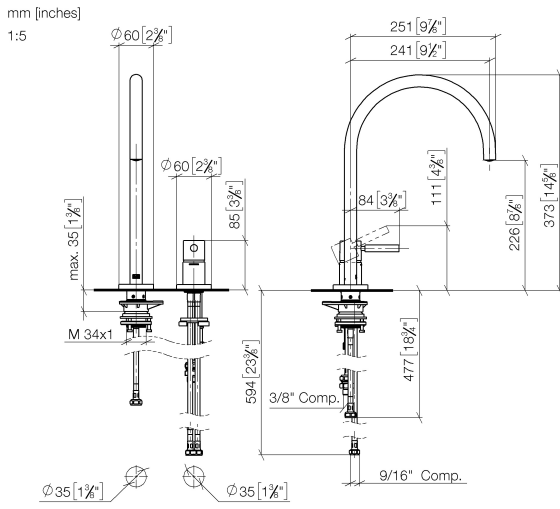

32 815 875

- 241mm projection
- pivotable spout 360°
- Optional swivel limiter available with swivel limiter set 12 820 970 90
- air-enriched flow
- height of mixer 373 mm
- height up to aerator 224 mm
- individual rosette 60 x 60 mm
- hole diameter spout 35 mm
- single-lever mixer hole diameter 35 mm
- 2 x pressure hose with 3/8" cap nut
- max. flow 5.7 l/min at 3 bar flow pressure
- lead-free
- This product can help a building meet the requirements of Green Building Rating Systems, e.g. LEED®, BREEAM®, DGNB

**Recommended miscellaneous**

**Swivel limitation set -** 12 820 970 90

**Recommended miscellaneous**

**AIR SWITCH Control button - Chrome** 10 713 970-00

**Recommended miscellaneous**

**Dispenser with rosette - Chrome** 82 444 970-00

### Flow rate chart

### Spare parts list

| No. | Item Number        | Name  | Quantity used | Delivery time |
|-----|--------------------|-------|---------------|---------------|
|     | 90 28 22 291 00-00 | spout | 18            | -             |