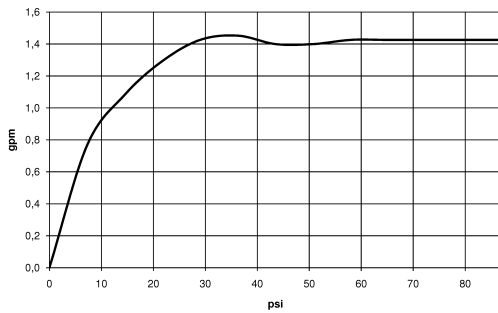

32 815 875

- 241mm projection
- pivotable spout 360°
- Optional swivel limiter available with swivel limiter set 12 820 970 90
- air-enriched flow
- height of mixer 373 mm
- height up to aerator 224 mm
- individual rosette 60 x 60 mm
- hole diameter spout 35 mm
- single-lever mixer hole diameter 35 mm
- 2 x pressure hose with 3/8" cap nut
- max. flow 5.7 l/min at 3 bar flow pressure
- lead-free
- This product can help a building meet the requirements of Green Building Rating Systems, e.g. LEED®, BREEAM®, DGNB

**Recommended miscellaneous**

**Swivel limitation set -** 12 820 970 90

**Recommended miscellaneous**

**AIR SWITCH Control button - Chrome** 10 713 970-00

**Recommended miscellaneous**

**Dispenser with rosette - Chrome** 82 444 970-00

### Flow rate chart