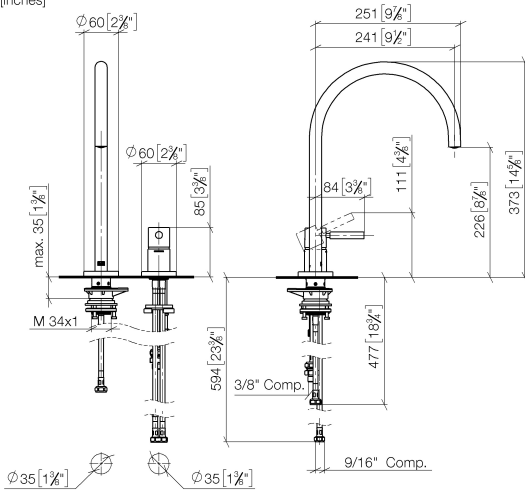

TARA ULTRA Two-hole mixer with individual rosettes - Brushed Champagne (22kt Gold)

TARA ULTRA

32 815 875

- 241mm projection
- pivotable spout 360°
- Optional swivel limiter available with swivel limiter set 12 820 970 90
- air-enriched flow
- height of mixer 373 mm
- height up to aerator 224 mm
- individual rosette 60 x 60 mm
- hole diameter spout 35 mm
- single-lever mixer hole diameter 35 mm
- 2 x pressure hose with 3/8" cap nut
- max. flow 5.7 l/min at 3 bar flow pressure
- lead-free
- This product can help a building meet the requirements of Green Building Rating Systems, e.g. LEED®, BREEAM®, DGNB

Recommended miscellaneous

Swivel limitation set - 12 820 970 90

Recommended miscellaneous

Dispenser with rosette - Brushed Champagne (22kt Gold) 82 444 970-46

Recommended miscellaneous

AIR SWITCH Control button - Brushed Champagne (22kt Gold) 10 713 970-46

TARA ULTRA Two-hole mixer with individual rosettes - Brushed Champagne (22kt Gold)

TARA ULTRA

32 815 875

mm [inches]

1:5

Flow rate chart

Codes & Standards

California Energy
Commission
(CEC)

32 815 875

TARA ULTRA Two-hole mixer with individual rosettes - Brushed Champagne
(22kt Gold)

TARA ULTRA

32 815 875

Spare parts list

No.	Item Number	Name	Quantity used	Delivery time
	90 28 22 291 00-46	spout	18	-