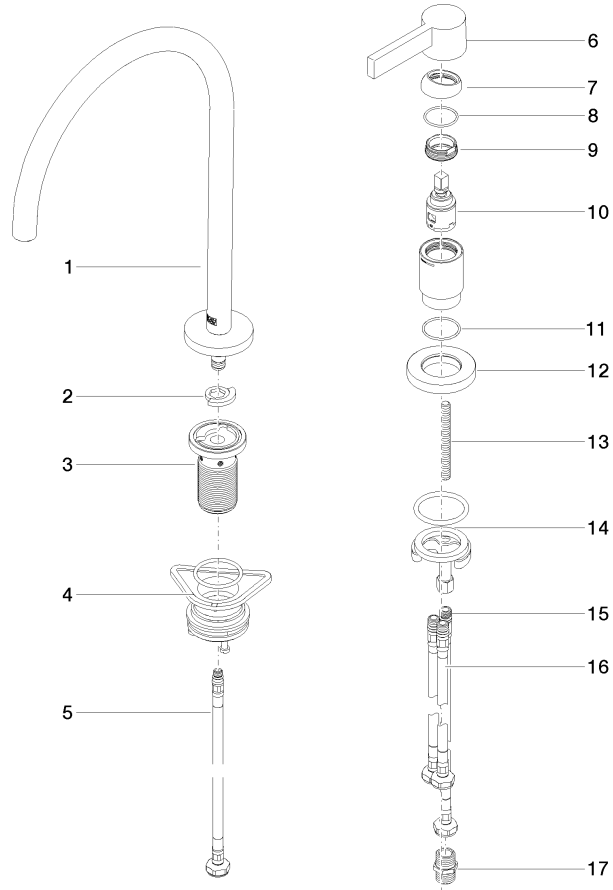

TARA ULTRA Two-hole mixer with individual rosettes - Brushed Champagne (22kt Gold)

TARA ULTRA

32 815 875

- 241mm projection
- pivotable spout 360°
- Optional swivel limiter available with swivel limiter set 12 820 970 90
- air-enriched flow
- height of mixer 373 mm
- height up to aerator 224 mm
- individual rosette 60 x 60 mm
- hole diameter spout 35 mm
- single-lever mixer hole diameter 35 mm
- 2 x pressure hose with 3/8" cap nut
- max. flow 5.7 l/min at 3 bar flow pressure
- lead-free
- This product can help a building meet the requirements of Green Building Rating Systems, e.g. LEED®, BREEAM®, DGNB

Operating unit can be positioned freely.

	Brushed Champagne (22kt Gold)	32 815 875-46 0010
	Chrome	32 815 875-00 0010
	Brushed Platinum	32 815 875-06 0010
	Platinum	32 815 875-08 0010
	Durabronze (23kt Gold)	32 815 875-09 0010
	Dark Chrome	32 815 875-19 0010
	Brushed Durabronze (23kt Gold)	32 815 875-28 0010
	Matte Black	32 815 875-33 0010
	Champagne (22kt Gold)	32 815 875-47 0010
	Brushed Chrome	32 815 875-93 0010
	Brushed Dark Platinum	32 815 875-99 0010

TARA ULTRA Two-hole mixer with individual rosettes - Brushed Champagne (22kt Gold)

TARA ULTRA

32 815 875

mm [inches]

1:5

Flow rate chart

Codes & Standards

California Energy
Commission
(CEC)

32 815 875

TARA ULTRA Two-hole mixer with individual rosettes - Brushed Champagne
(22kt Gold)

TARA ULTRA

32 815 875

Spare parts list

No.	Item Number	Name	Quantity used	Delivery time
	90 28 22 291 00-46	spout	18	-