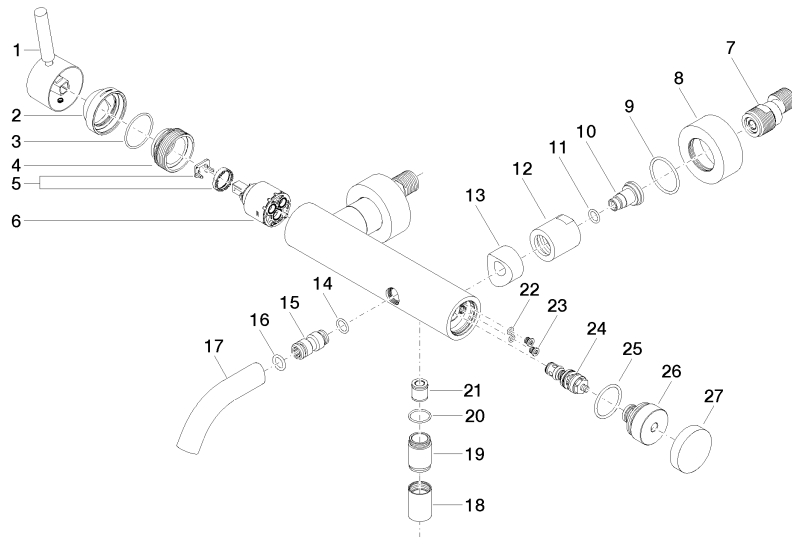

33 200 660

META Single-lever bath mixer for wall mounting without shower set - Light Gold

META

33 200 660

Spare parts list

No.	Item Number	Name	Quantity used	Delivery time
1	90 20 66 007 00-26	handle	1	30
2	09 28 30 032-26	cover	1	60
3	09 14 10 102 90	seal	1	2
4	09 24 04 296 90	nut	1	2
5	90 28 10 148 00 90	accessories	1	2
6	90 15 05 064 00 90	cartridge	1	2
7	04 11 04 030 00 90	connection	2	2
8	09 27 62 004-26	rosette	2	60
9	09 14 10 119 90	seal	2	2
10	09 29 05 005 20 90	nipple	2	60
11	09 14 10 008 90	seal	2	2
12	09 23 10 048-26	nut	2	60
13	09 18 40 059-26	sleeve	2	60
14	09 14 10 003 90	seal	1	2
15	09 24 04 043 90	nipple	1	2
16	90 14 10 011 00 90	seal	1	2
17	90 11 06 213 00-26	spout	1	-
Spare part can no longer be ordered, please order the replacement item				
18	90 21 02 069 00-26	cover	1	30
19	09 24 03 115 20-26	nipple	1	60
20	90 14 10 032 00 90	seal	1	2
21	90 23 01 141 00 90	back-flow preventer	1	2
22	09 14 10 001 90	seal	2	2
23	09 30 30 113 20 90	screw	2	2
24	90 31 09 032 00-26	diverter	1	-
Spare part can no longer be ordered, please order the replacement item				
25	09 14 10 101 90	seal	1	2
26	09 21 10 035 20-26	nipple	1	60
27	09 20 62 031-26	handle	1	60