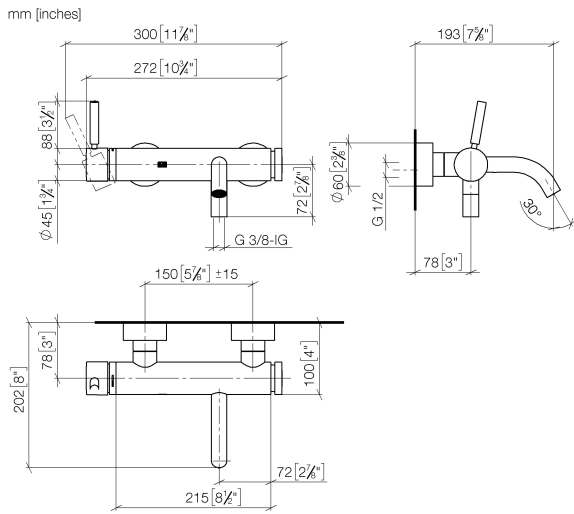

33 200 660

Flow rate chart

Codes & Standards

California Energy
Commission
(CEC)