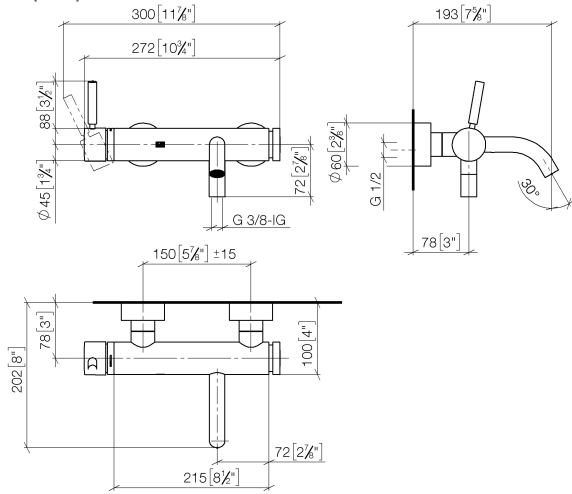

META Single-lever bath mixer for wall mounting without shower set - Brushed Light Gold

META

33 200 660

- 202mm projection
- circular normal flow
- automatic bath/shower diverter
- 3/8" shower outlet
- slide-on rosettes Ø 60 mm
- 1/2" connection
- gauge 150 mm - 15 mm
- max. flow 14 l/min at 3 bar flow pressure
- WRAS 2207043

Required miscellaneous

- Concealed adapter -** 35 080 970-90
- please order two adapters (USA only) 0010

33 200 660
mm [inches]

Flow rate chart

Codes & Standards

California Energy
Commission
(CEC)

META Single-lever bath mixer for wall mounting without shower set - Brushed
Light Gold

Spare parts list

No.	Item Number	Name	Quantity used	Delivery time
1	90 20 66 007 00-27	handle	1	30
2	09 28 30 032-27	cover	1	60
3	09 14 10 102 90	seal	1	2
4	09 24 04 296 90	nut	1	2
5	90 28 10 148 00 90	accessories	1	2
6	90 15 05 064 00 90	cartridge	1	2
7	04 11 04 030 00 90	connection	2	2
8	09 27 62 004-27	rosette	2	60
9	09 14 10 119 90	seal	2	2
10	09 29 05 005 20 90	nipple	2	60
11	09 14 10 008 90	seal	2	2
12	09 23 10 048-27	nut	2	60
13	09 18 40 059-27	sleeve	2	60
14	09 14 10 003 90	seal	1	2
15	09 24 04 043 90	nipple	1	2
16	90 14 10 011 00 90	seal	1	2
17	90 11 06 213 00-27	spout	1	-
Spare part can no longer be ordered, please order the replacement item				
18	90 21 02 069 00-27	cover	1	30
19	09 24 03 115 20-27	nipple	1	60
20	90 14 10 032 00 90	seal	1	2
21	90 23 01 141 00 90	back-flow preventer	1	2
22	09 14 10 001 90	seal	2	2
23	09 30 30 113 20 90	screw	2	2
24	90 31 09 032 00-27	diverter	1	-
Spare part can no longer be ordered, please order the replacement item				
25	09 14 10 101 90	seal	1	2
26	09 21 10 035 20-27	nipple	1	60
27	09 20 62 031-27	handle	1	60