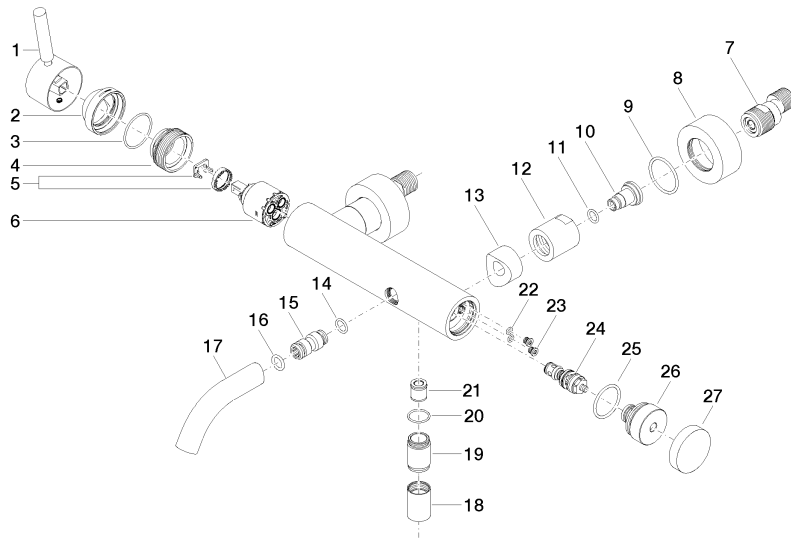

META Single-lever bath mixer for wall mounting without shower set - Brushed Light Gold

META

33 200 660

- 202mm projection
- circular normal flow
- automatic bath/shower diverter
- 3/8" shower outlet
- slide-on rosettes Ø 60 mm
- 1/2" connection
- gauge 150 mm - 15 mm
- max. flow 14 l/min at 3 bar flow pressure
- WRAS 2207043

Required miscellaneous

- Concealed adapter -** 35 080 970-90
- please order two adapters (USA only) 0010

33 200 660
mm [inches]

Flow rate chart

Codes & Standards

California Energy
Commission
(CEC)

META Single-lever bath mixer for wall mounting without shower set - Brushed
Light Gold

META

33 200 660

Certificates

LGA_29687.

33 200 660

META Single-lever bath mixer for wall mounting without shower set - Brushed Light Gold

META

33 200 660

Spare parts list

No.	Item Number	Name	Quantity used	Delivery time
1	90 20 66 007 00-27	handle	1	30
2	09 28 30 032-27	cover	1	60
3	09 14 10 102 90	seal	1	2
4	09 24 04 296 90	nut	1	2
5	90 28 10 148 00 90	accessories	1	2
6	90 15 05 064 00 90	cartridge	1	2
7	04 11 04 030 00 90	connection	2	2
8	09 27 62 004-27	rosette	2	60
9	09 14 10 119 90	seal	2	2
10	09 29 05 005 20 90	nipple	2	60
11	09 14 10 008 90	seal	2	2
12	09 23 10 048-27	nut	2	60
13	09 18 40 059-27	sleeve	2	60
14	09 14 10 003 90	seal	1	2
15	09 24 04 043 90	nipple	1	2
16	90 14 10 011 00 90	seal	1	2
17	90 11 06 213 00-27	spout	1	-
Spare part can no longer be ordered, please order the replacement item				
18	90 21 02 069 00-27	cover	1	30
19	09 24 03 115 20-27	nipple	1	60
20	90 14 10 032 00 90	seal	1	2
21	90 23 01 141 00 90	back-flow preventer	1	2
22	09 14 10 001 90	seal	2	2
23	09 30 30 113 20 90	screw	2	2
24	90 31 09 032 00-27	diverter	1	-
Spare part can no longer be ordered, please order the replacement item				
25	09 14 10 101 90	seal	1	2
26	09 21 10 035 20-27	nipple	1	60
27	09 20 62 031-27	handle	1	60