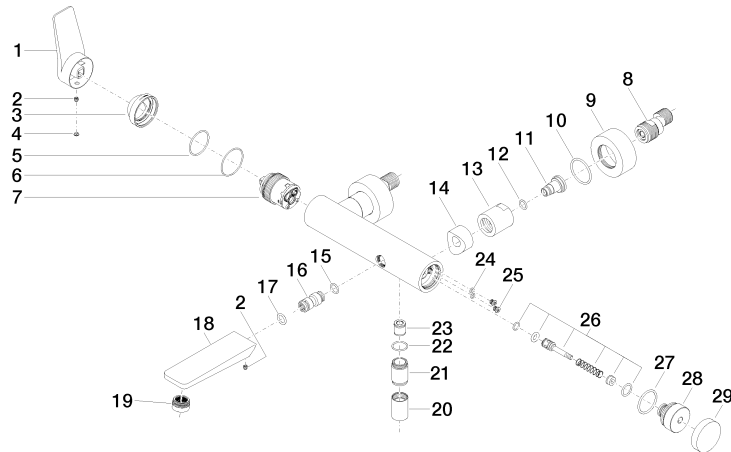

LISSÉ Single-lever bath mixer for wall mounting without shower set - Brushed Dark Platinum

LISSÉ

33 200 845 Product version from 4/1/2024

Spare parts list

No.	Item Number	Name	Quantity used	Delivery time
1	09 20 84 021-99	handle	1	20
2	90 31 11 030 00 90	pin	1	2
3	09 28 30 032-99	cover	1	60
4	90 31 20 087 00-99	plug	1	20
5	09 14 10 102 90	seal	1	2
6	09 14 10 190 90	seal	1	2
7	90 15 05 046 01 90	cartridge	1	2
8	04 11 04 030 00 90	connection	2	2
9	09 27 62 004-99	rosette	2	20
10	09 14 10 119 90	seal	2	2
11	09 29 05 005 20-99	nipple	2	-
Spare part can no longer be ordered, please order the replacement item				
12	09 14 10 008 90	seal	2	2
13	09 23 10 048-99	nut	2	20
14	09 18 40 059-99	sleeve	2	60
15	09 14 10 003 90	seal	1	2
16	09 24 04 043 90	nipple	1	2
17	90 14 10 011 00 90	seal	1	2
18	09 11 84 012-99	spout	1	60
19	90 23 01 161 00-99	aerator	1	20
20	90 21 02 069 00-99	cover	1	20
21	09 24 03 115 20-99	nipple	1	20
22	90 14 10 032 00 90	seal	1	2
23	90 23 01 141 00 90	back-flow preventer	1	2
24	09 14 10 001 90	seal	1	2
25	09 30 30 113 20 90	screw	1	2
26	90 31 09 032 00-99	diverter	1	20
27	09 14 10 101 90	seal	1	2
28	09 21 10 035 20-99	nipple	1	60
29	09 20 62 031-99	handle	1	60