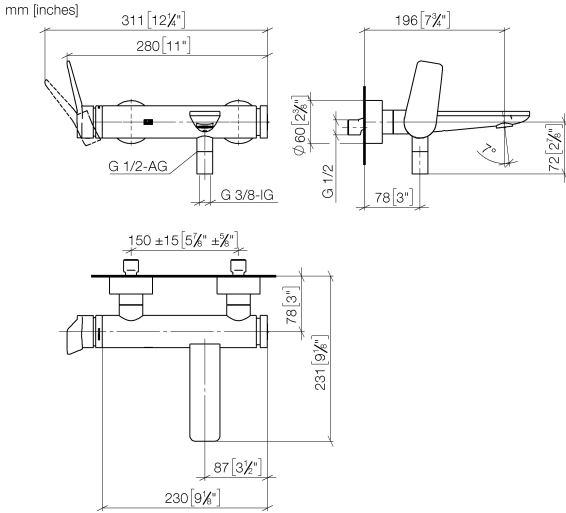

33 200 845 Product version from 4/1/2024