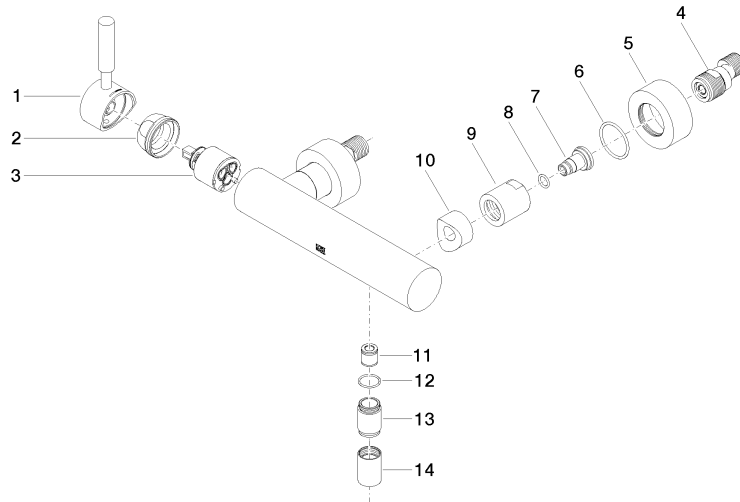

## EDITION PRO Single-lever shower mixer for wall installation - Matte Black

---

33 300 626

- 3/8" shower outlet
- slide-on rosettes Ø 60 mm
- 1/2" connection
- gauge 150 mm - 15 mm
- inherently safe from back flow.

## EDITION PRO Single-lever shower mixer for wall installation - Matte Black

---

33 300 626

mm [inches]

### Certificates

---

LGA\_29688.

**EDITION PRO Single-lever shower mixer for wall installation - Matte Black**

33 300 626

Parts for other finishes can be found here: [Chrome](#)

**Spare parts list**

No.	Item Number	Name	Quantity used	Delivery time
1	90 20 62 049 00-33	handle	1	30
2	09 24 04 107-33	nut	1	30
3	90 15 05 064 00 90	cartridge	1	2
4	04 11 04 030 00 90	connection	2	2
5	09 27 62 004-33	rosette	2	30
6	09 14 10 119 90	seal	2	2
7	09 29 05 005 20 90	nipple	2	60
8	09 14 10 008 90	seal	2	2
9	09 23 10 048-33	nut	2	30
10	09 18 40 059-33	sleeve	2	30
11	90 23 01 040 00 90	back-flow preventer	1	2
12	90 14 10 032 00 90	seal	1	2
13	09 24 03 115 20-33	nipple	1	30
14	90 21 02 069 00-33	cover	1	30