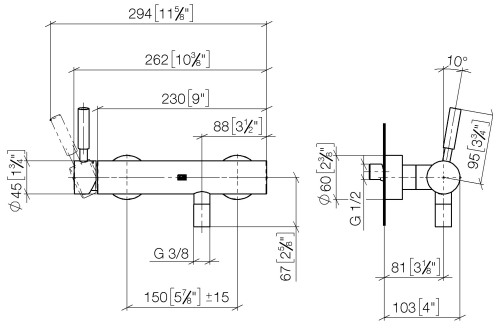

## EDITION PRO Single-lever shower mixer for wall installation - Matte Black

---

33 300 626

- 3/8" shower outlet
- slide-on rosettes Ø 60 mm
- 1/2" connection
- gauge 150 mm - 15 mm
- inherently safe from back flow.

## EDITION PRO Single-lever shower mixer for wall installation - Matte Black

---

33 300 626

mm [inches]

### Certificates

---

LGA\_29688.

**EDITION PRO Single-lever shower mixer for wall installation - Matte Black**

33 300 626

Parts for other finishes can be found here: [Chrome](#)

**Spare parts list**

No.	Item Number	Name	Quantity used	Delivery time
1	90 20 62 049 00-33	handle	1	30
2	09 24 04 107-33	nut	1	30
3	90 15 05 064 00 90	cartridge	1	2
4	04 11 04 030 00 90	connection	2	2
5	09 27 62 004-33	rosette	2	30
6	09 14 10 119 90	seal	2	2
7	09 29 05 005 20 90	nipple	2	60
8	09 14 10 008 90	seal	2	2
9	09 23 10 048-33	nut	2	30
10	09 18 40 059-33	sleeve	2	30
11	90 23 01 040 00 90	back-flow preventer	1	2
12	90 14 10 032 00 90	seal	1	2
13	09 24 03 115 20-33	nipple	1	30
14	90 21 02 069 00-33	cover	1	30