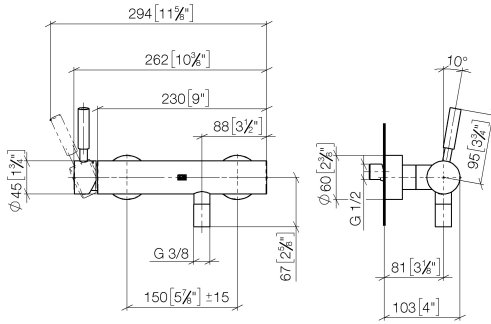

EDITION PRO Single-lever shower mixer for wall installation - Brushed Chrome

33 300 626

- 3/8" shower outlet
- slide-on rosettes Ø 60 mm
- 1/2" connection
- gauge 150 mm - 15 mm
- inherently safe from back flow.

	Brushed Chrome	33 300 626-93
	Chrome	33 300 626-00
	Matte Black	33 300 626-33

EDITION PRO Single-lever shower mixer for wall installation - Brushed Chrome

33 300 626

mm [inches]

Certificates

LGA_29688.

EDITION PRO Single-lever shower mixer for wall installation - Brushed Chrome

33 300 626

Parts for other finishes can be found here: [Chrome](#)

Spare parts list

No.	Item Number	Name	Quantity used	Delivery time
1	90 20 62 049 00-93	handle	1	20
2	09 24 04 107-93	nut	1	20
3	90 15 05 064 00 90	cartridge	1	2
4	04 11 04 030 00 90	connection	2	2
5	09 27 62 004-93	rosette	2	20
6	09 14 10 119 90	seal	2	2
7	09 29 05 005 20 90	nipple	2	60
8	09 14 10 008 90	seal	2	2
9	09 23 10 048-93	nut	2	20
10	09 18 40 059-93	sleeve	2	20
11	90 23 01 040 00 90	back-flow preventer	1	2
12	90 14 10 032 00 90	seal	1	2
13	09 24 03 115 20-93	nipple	1	20
14	90 21 02 069 00-93	cover	1	-