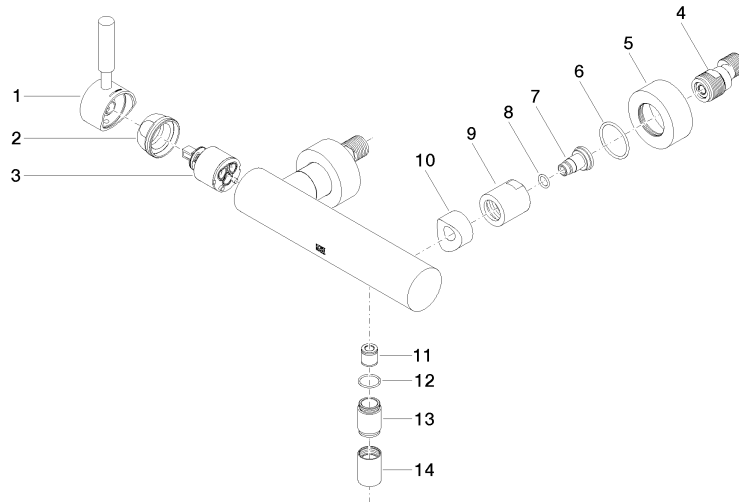

EDITION PRO Single-lever shower mixer for wall installation - Brushed Chrome

33 300 626

- 3/8" shower outlet
- slide-on rosettes Ø 60 mm
- 1/2" connection
- gauge 150 mm - 15 mm
- inherently safe from back flow.

	Brushed Chrome	33 300 626-93
	Chrome	33 300 626-00
	Matte Black	33 300 626-33

EDITION PRO Single-lever shower mixer for wall installation - Brushed Chrome

33 300 626

mm [inches]

Certificates

LGA_29688.

EDITION PRO Single-lever shower mixer for wall installation - Brushed Chrome

33 300 626

Parts for other finishes can be found here: [Chrome](#)

Spare parts list

No.	Item Number	Name	Quantity used	Delivery time
1	90 20 62 049 00-93	handle	1	20
2	09 24 04 107-93	nut	1	20
3	90 15 05 064 00 90	cartridge	1	2
4	04 11 04 030 00 90	connection	2	2
5	09 27 62 004-93	rosette	2	20
6	09 14 10 119 90	seal	2	2
7	09 29 05 005 20 90	nipple	2	60
8	09 14 10 008 90	seal	2	2
9	09 23 10 048-93	nut	2	20
10	09 18 40 059-93	sleeve	2	20
11	90 23 01 040 00 90	back-flow preventer	1	2
12	90 14 10 032 00 90	seal	1	2
13	09 24 03 115 20-93	nipple	1	20
14	90 21 02 069 00-93	cover	1	-