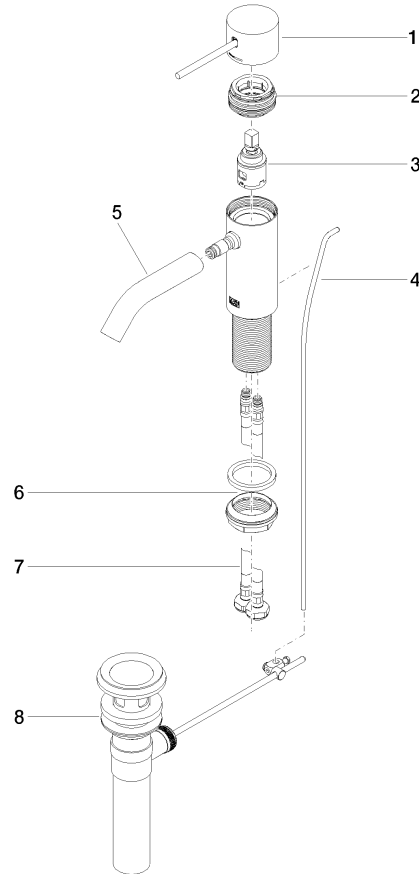

META META SLIM Single-lever basin mixer with pop-up waste - Brushed Durabronze (23kt Gold)

META

33 501 662

- 125mm projection
- 1 1/4" pop-up waste
- fixed spout
- circular, air-enriched flow
- height of mixer 134 mm
- height up to aerator 52 mm
- hole diameter 35 mm
- 2 x pressure hose with 3/8" cap nut
- max. flow 4.5 l/min
- lead-free
- This product can help a building meet the requirements of Green Building Rating Systems, e.g. LEED®, BREEAM®, DGNB

META META SLIM Single-lever basin mixer with pop-up waste - Brushed Durabronz (23kt Gold)

META

33 501 662
mm [inches]

Flow rate chart

Codes & Standards

ADA

ASME
A112.18.1/CSA
B125.1

California Energy
Commission
(CEC)

NSF/ANSI 372

NSF/ANSI/CAN
61

META META SLIM Single-lever basin mixer with pop-up waste - Brushed
Durabross (23kt Gold)

META

33 501 662

Certificates

IAPMO_N-4976 (1). IAPMO_6397 (1).

33 501 662

Parts for other
finishes can be found
here: [Chrome](#)

Spare parts list

No.	Item Number	Name	Quantity used	Delivery time
1	90 20 66 020 00-28	handle	1	20
2	90 24 04 536 00 90	threaded connector	1	60
3	90 15 05 042 00 90	cartridge	1	2
4	09 31 09 110-28	pull-rod	1	20
5	90 11 06 206 01-28	spout	1	20
6	04 23 10 044 07 90	fixing set	1	2
7	04 30 04 102 00 90	High pressure hose 3/8" -	2	2
8	90 11 01 023 00-28	pop-up waste	1	20