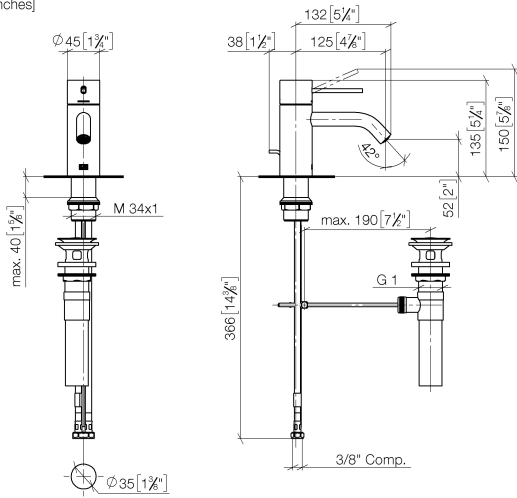

META META SLIM Single-lever basin mixer with pop-up waste - Brushed Durabronze (23kt Gold)

META

33 501 662

- 125mm projection
- 1 1/4" pop-up waste
- fixed spout
- circular, air-enriched flow
- height of mixer 134 mm
- height up to aerator 52 mm
- hole diameter 35 mm
- 2 x pressure hose with 3/8" cap nut
- max. flow 4.5 l/min
- lead-free
- This product can help a building meet the requirements of Green Building Rating Systems, e.g. LEED®, BREEAM®, DGNB

META META SLIM Single-lever basin mixer with pop-up waste - Brushed Durabronz (23kt Gold)

META

33 501 662
mm [inches]

Flow rate chart

Codes & Standards

ADA

ASME
A112.18.1/CSA
B125.1

California Energy
Commission
(CEC)

NSF/ANSI 372

NSF/ANSI/CAN
61

META META SLIM Single-lever basin mixer with pop-up waste - Brushed
Durabross (23kt Gold)

META

33 501 662

Certificates

IAPMO_N-4976 (1). IAPMO_6397 (1).

33 501 662

Parts for other
finishes can be found
here: [Chrome](#)

Spare parts list

No.	Item Number	Name	Quantity used	Delivery time
1	90 20 66 020 00-28	handle	1	20
2	90 24 04 536 00 90	threaded connector	1	60
3	90 15 05 042 00 90	cartridge	1	2
4	09 31 09 110-28	pull-rod	1	20
5	90 11 06 206 01-28	spout	1	20
6	04 23 10 044 07 90	fixing set	1	2
7	04 30 04 102 00 90	High pressure hose 3/8" -	2	2
8	90 11 01 023 00-28	pop-up waste	1	20