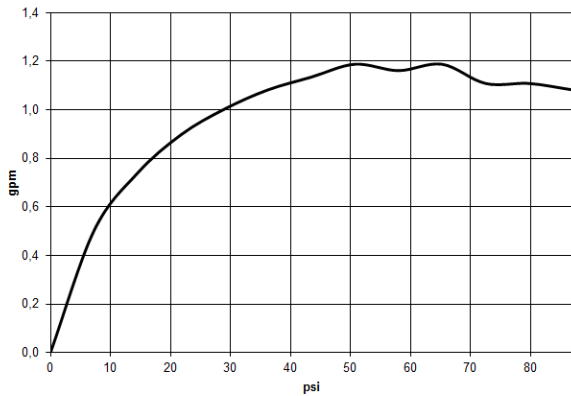

META META SLIM Single-lever basin mixer with pop-up waste - Brushed Durabronze (23kt Gold)

META

33 501 662

- 125mm projection
- 1 1/4" pop-up waste
- fixed spout
- circular, air-enriched flow
- height of mixer 134 mm
- height up to aerator 52 mm
- hole diameter 35 mm
- 2 x pressure hose with 3/8" cap nut
- max. flow 4.5 l/min
- lead-free
- This product can help a building meet the requirements of Green Building Rating Systems, e.g. LEED®, BREEAM®, DGNB

META META SLIM Single-lever basin mixer with pop-up waste - Brushed Durabronz (23kt Gold)

META

33 501 662
mm [inches]

Flow rate chart

Codes & Standards

ADA

ASME
A112.18.1/CSA
B125.1

California Energy
Commission
(CEC)