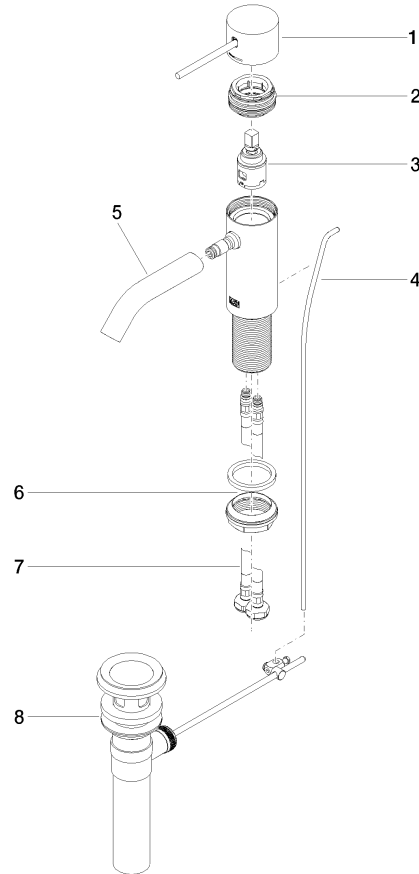

META META SLIM Single-lever basin mixer with pop-up waste - Brushed Chrome

META

33 501 662

- 125mm projection
- 1 1/4" pop-up waste
- fixed spout
- circular, air-enriched flow
- height of mixer 134 mm
- height up to aerator 52 mm
- hole diameter 35 mm
- 2 x pressure hose with 3/8" cap nut
- max. flow 4.5 l/min
- lead-free
- This product can help a building meet the requirements of Green Building Rating Systems, e.g. LEED®, BREEAM®, DGNB

META META SLIM Single-lever basin mixer with pop-up waste - Brushed Chrome

META

33 501 662
mm [inches]

Flow rate chart

Codes & Standards

ADA

ASME
A112.18.1/CSA
B125.1

California Energy
Commission
(CEC)

NSF/ANSI 372

NSF/ANSI/CAN
61

Water Sense

META META SLIM Single-lever basin mixer with pop-up waste - Brushed
Chrome

META

33 501 662

Certificates

IAPMO_8834 (2). IAPMO_4976 (2). IAPMO_N-4976 (1). IAPMO_6397 (1).

33 501 662
Parts for other
finishes can be found
here: [Chrome](#)

Spare parts list

No.	Item Number	Name	Quantity used	Delivery time
1	90 20 66 020 00-93	handle	1	20
2	90 24 04 536 00 90	threaded connector	1	60
3	90 15 05 042 00 90	cartridge	1	2
4	09 31 09 110-93	pull-rod	1	20
5	90 11 06 206 01-93	spout	1	20
6	04 23 10 044 07 90	fixing set	1	2
7	04 30 04 102 00 90	High pressure hose 3/8" -	2	2
8	90 11 01 023 00-93	pop-up waste	1	20