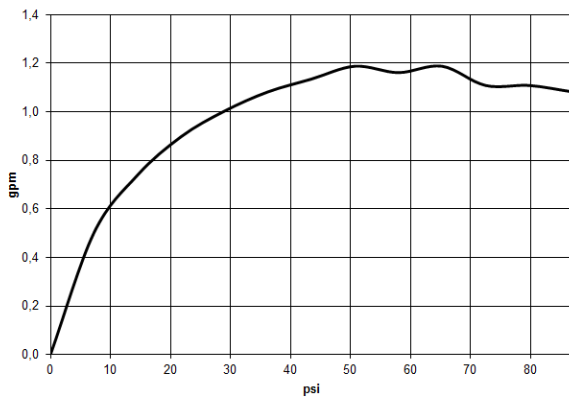

META META SLIM Single-lever basin mixer with pop-up waste - Brushed Chrome

META

33 501 662

- 125mm projection
- 1 1/4" pop-up waste
- fixed spout
- circular, air-enriched flow
- height of mixer 134 mm
- height up to aerator 52 mm
- hole diameter 35 mm
- 2 x pressure hose with 3/8" cap nut
- max. flow 4.5 l/min
- lead-free
- This product can help a building meet the requirements of Green Building Rating Systems, e.g. LEED®, BREEAM®, DGNB

META META SLIM Single-lever basin mixer with pop-up waste - Brushed Chrome

META

33 501 662
mm [inches]

Flow rate chart

Codes & Standards

ADA

ASME
A112.18.1/CSA
B125.1

California Energy
Commission
(CEC)