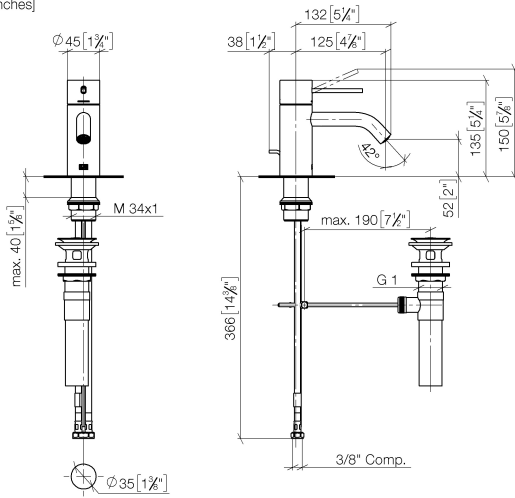

META META SLIM Single-lever basin mixer with pop-up waste - Brushed Chrome

META

33 501 662

- 125mm projection
- 1 1/4" pop-up waste
- fixed spout
- circular, air-enriched flow
- height of mixer 134 mm
- height up to aerator 52 mm
- hole diameter 35 mm
- 2 x pressure hose with 3/8" cap nut
- max. flow 4.5 l/min
- lead-free
- This product can help a building meet the requirements of Green Building Rating Systems, e.g. LEED®, BREEAM®, DGNB

META META SLIM Single-lever basin mixer with pop-up waste - Brushed Chrome

META

33 501 662
mm [inches]

Flow rate chart

Codes & Standards

ADA

ASME
A112.18.1/CSA
B125.1

California Energy
Commission
(CEC)

NSF/ANSI 372

NSF/ANSI/CAN
61

Water Sense

META META SLIM Single-lever basin mixer with pop-up waste - Brushed
Chrome

META

33 501 662

Certificates

IAPMO_8834 (2). IAPMO_4976 (2). IAPMO_N-4976 (1). IAPMO_6397 (1).

33 501 662
Parts for other
finishes can be found
here: [Chrome](#)

Spare parts list

No.	Item Number	Name	Quantity used	Delivery time
1	90 20 66 020 00-93	handle	1	20
2	90 24 04 536 00 90	threaded connector	1	60
3	90 15 05 042 00 90	cartridge	1	2
4	09 31 09 110-93	pull-rod	1	20
5	90 11 06 206 01-93	spout	1	20
6	04 23 10 044 07 90	fixing set	1	2
7	04 30 04 102 00 90	High pressure hose 3/8" -	2	2
8	90 11 01 023 00-93	pop-up waste	1	20