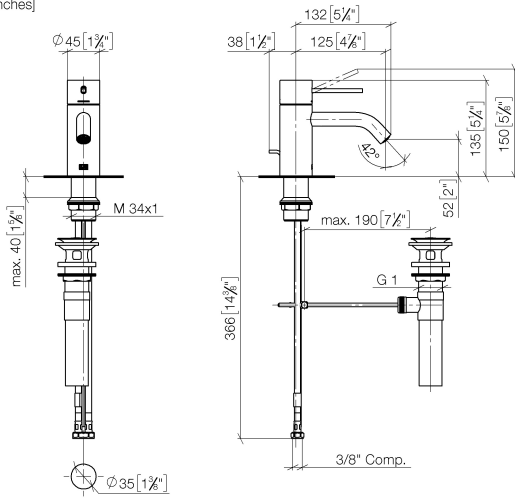

META META SLIM Single-lever basin mixer with pop-up waste - Brushed Dark Platinum

META

33 501 662

- 125mm projection
- 1 1/4" pop-up waste
- fixed spout
- circular, air-enriched flow
- height of mixer 134 mm
- height up to aerator 52 mm
- hole diameter 35 mm
- 2 x pressure hose with 3/8" cap nut
- max. flow 4.5 l/min
- lead-free
- This product can help a building meet the requirements of Green Building Rating Systems, e.g. LEED®, BREEAM®, DGNB

META META SLIM Single-lever basin mixer with pop-up waste - Brushed Dark Platinum

META

33 501 662
mm [inches]

Flow rate chart

Codes & Standards

ADA

ASME
A112.18.1/CSA
B125.1

California Energy
Commission
(CEC)

33 501 662
Parts for other
finishes can be found
here: [Chrome](#)

Spare parts list

No.	Item Number	Name	Quantity used	Delivery time
1	90 20 66 020 00-99	handle	1	30
2	90 24 04 536 00 90	threaded connector	1	60
3	90 15 05 042 00 90	cartridge	1	2
4	09 31 09 110-99	pull-rod	1	30
5	90 11 06 206 01-99	spout	1	30
6	04 23 10 044 07 90	fixing set	1	2
7	04 30 04 102 00 90	High pressure hose 3/8" -	2	2
8	90 11 01 023 00-99	pop-up waste	1	30