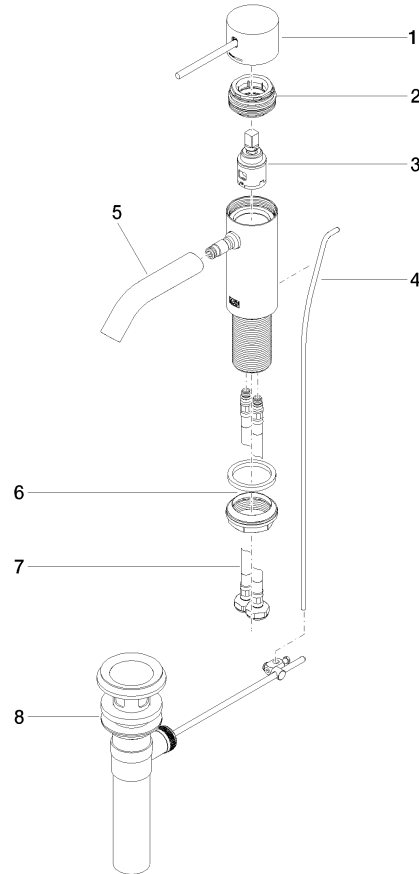

META META SLIM Single-lever basin mixer with pop-up waste - Brushed Dark Platinum

META

33 501 662

- 125mm projection
- 1 1/4" pop-up waste
- fixed spout
- circular, air-enriched flow
- height of mixer 134 mm
- height up to aerator 52 mm
- hole diameter 35 mm
- 2 x pressure hose with 3/8" cap nut
- max. flow 4.5 l/min
- lead-free
- This product can help a building meet the requirements of Green Building Rating Systems, e.g. LEED®, BREEAM®, DGNB

META META SLIM Single-lever basin mixer with pop-up waste - Brushed Dark Platinum

META

33 501 662
mm [inches]

Flow rate chart

Codes & Standards

ADA

ASME
A112.18.1/CSA
B125.1

California Energy
Commission
(CEC)

NSF/ANSI 372

NSF/ANSI/CAN
61

Water Sense

META META SLIM Single-lever basin mixer with pop-up waste - Brushed Dark
Platinum

META

33 501 662

Certificates

IAPMO_4976 (5). IAPMO_8834 (2). IAPMO_N-4976 (1). IAPMO_6397 (1).

33 501 662
Parts for other
finishes can be found
here: [Chrome](#)

Spare parts list

No.	Item Number	Name	Quantity used	Delivery time
1	90 20 66 020 00-99	handle	1	30
2	90 24 04 536 00 90	threaded connector	1	60
3	90 15 05 042 00 90	cartridge	1	2
4	09 31 09 110-99	pull-rod	1	30
5	90 11 06 206 01-99	spout	1	30
6	04 23 10 044 07 90	fixing set	1	2
7	04 30 04 102 00 90	High pressure hose 3/8" -	2	2
8	90 11 01 023 00-99	pop-up waste	1	30