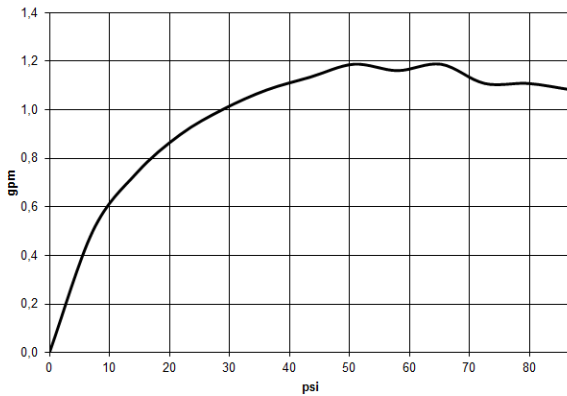

**META Single-lever basin mixer without pop-up waste - Brushed Champagne (22kt Gold)**

META

33 522 660

- 135mm projection
- fixed spout
- circular, air-enriched flow
- height of mixer 158 mm
- height up to aerator 77 mm
- hole diameter 35 mm
- 2 x pressure hose with 3/8" cap nut
- max. flow 4.5 l/min
- lead-free
- This product can help a building meet the requirements of Green Building Rating Systems, e.g. LEED®, BREEAM®, DGNB

**META Single-lever basin mixer without pop-up waste - Brushed Champagne (22kt Gold)**

META

33 522 660

mm [inches]

**Flow rate chart**

**Codes & Standards**

|                    |                                 |  |              |
|--------------------|---------------------------------|--|--------------|
| ADA                | ASME<br>A112.18.1/CSA<br>B125.1 | California Energy<br>Commission<br>(CEC) | NSF/ANSI 372 |
| NSF/ANSI/CAN<br>61 | NSF372                          | NSF61                                    |              |