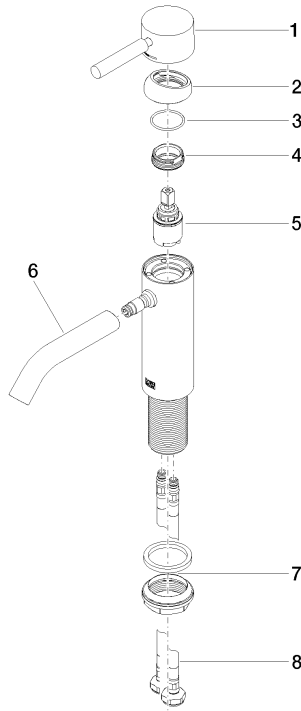

**META Single-lever basin mixer without pop-up waste - Brushed Champagne (22kt Gold)**

META

33 522 660

- 135mm projection
- fixed spout
- circular, air-enriched flow
- height of mixer 158 mm
- height up to aerator 77 mm
- hole diameter 35 mm
- 2 x pressure hose with 3/8" cap nut
- max. flow 4.5 l/min
- lead-free
- This product can help a building meet the requirements of Green Building Rating Systems, e.g. LEED®, BREEAM®, DGNB

**META Single-lever basin mixer without pop-up waste - Brushed Champagne (22kt Gold)**

META

33 522 660

mm [inches]

**Flow rate chart**

**Codes & Standards**

|                    |                                 |  |              |
|--------------------|---------------------------------|--|--------------|
| ADA                | ASME<br>A112.18.1/CSA<br>B125.1 | California Energy<br>Commission<br>(CEC) | NSF/ANSI 372 |
| NSF/ANSI/CAN<br>61 | NSF372                          | NSF61                                    |              |

**META Single-lever basin mixer without pop-up waste - Brushed Champagne  
(22kt Gold)**

---

META

33 522 660

Certificates

---

IAPMO\_6397

IAPMO\_N-4976

33 522 660

**Product version from 1/23/2020**

Parts for other  
finishes can be found  
here: [Chrome](#)

**META Single-lever basin mixer without pop-up waste - Brushed Champagne  
(22kt Gold)**

META

33 522 660