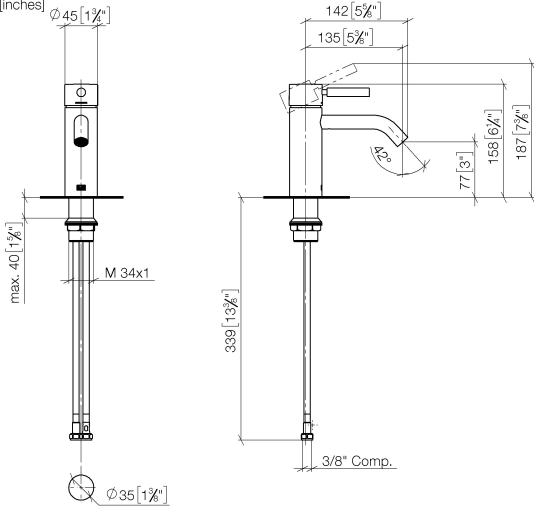

**META Single-lever basin mixer without pop-up waste - Brushed Champagne (22kt Gold)**

META

33 522 660

- 135mm projection
- fixed spout
- circular, air-enriched flow
- height of mixer 158 mm
- height up to aerator 77 mm
- hole diameter 35 mm
- 2 x pressure hose with 3/8" cap nut
- max. flow 4.5 l/min
- lead-free
- This product can help a building meet the requirements of Green Building Rating Systems, e.g. LEED®, BREEAM®, DGNB

**META Single-lever basin mixer without pop-up waste - Brushed Champagne (22kt Gold)**

META

33 522 660

mm [inches]

**Flow rate chart**

**Codes & Standards**

|                    |                                 |  |              |
|--------------------|---------------------------------|--|--------------|
| ADA                | ASME<br>A112.18.1/CSA<br>B125.1 | California Energy<br>Commission<br>(CEC) | NSF/ANSI 372 |
| NSF/ANSI/CAN<br>61 | NSF372                          | NSF61                                    |              |

**META Single-lever basin mixer without pop-up waste - Brushed Champagne  
(22kt Gold)**

---

META

33 522 660

Certificates

---

IAPMO\_6397

IAPMO\_N-4976

33 522 660

**Product version from 1/23/2020**

Parts for other  
finishes can be found  
here: [Chrome](#)

**META Single-lever basin mixer without pop-up waste - Brushed Champagne  
(22kt Gold)**

META

33 522 660