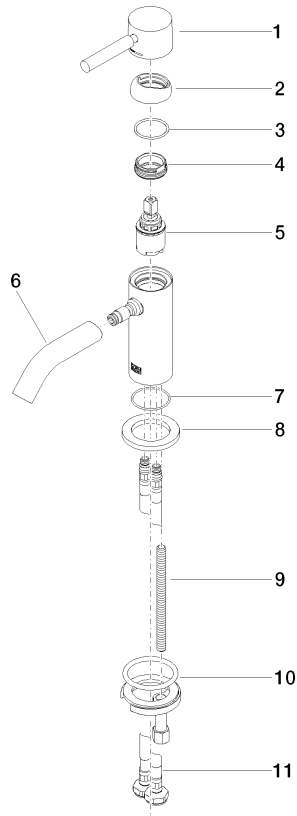

33 525 660

- 105mm projection
- fixed spout
- circular, air-enriched flow
- height of mixer 138 mm
- height up to aerator 57 mm
- hole diameter 35 mm
- rosette Ø 50 mm optional
- 2 x pressure hose with 3/8" cap nut
- max. flow 4.5 l/min
- lead-free
- This product can help a building meet the requirements of Green Building Rating Systems, e.g. LEED®, BREEAM®, DGNB

# META Single-lever basin mixer without pop-up waste - Chrome

META

33 525 660

mm [inches]

## META Single-lever basin mixer without pop-up waste - Chrome

---

META

33 525 660

### Certificates

---

IAPMO\_8834 (2). IAPMO\_4976 (6). IAPMO\_N-4976 (1). IAPMO\_6397 (1).

33 525 660

**Spare parts list**

No.	Item Number	Name	Quantity used	Delivery time
1	90 20 66 009 00-00	handle	1	10
2	09 28 30 043-00	cover	1	10
3	09 14 10 120 90	seal	1	2
4	09 24 04 266 90	nut	1	2
5	90 15 05 044 00 90	cartridge	1	2
6	90 11 06 212 01-00	spout	1	10
7	09 14 10 202 90	seal	1	2
8	09 27 66 006-00	rosette	1	10
9	09 31 11 012 90	pin	1	2
10	04 30 11 038 00 90	fixing set	1	2
11	04 30 04 102 00 90	High pressure hose 3/8" -	2	2