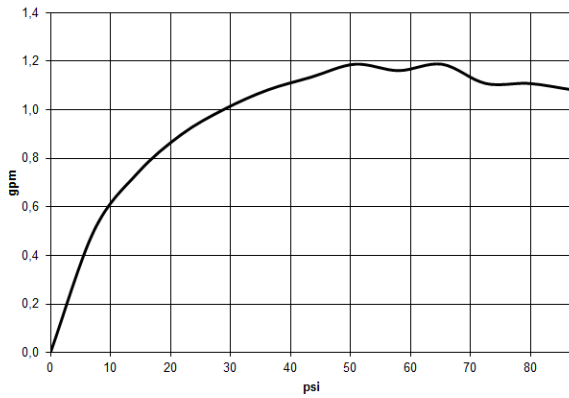

33 525 660

- 105mm projection
- fixed spout
- circular, air-enriched flow
- height of mixer 138 mm
- height up to aerator 57 mm
- hole diameter 35 mm
- rosette Ø 50 mm optional
- 2 x pressure hose with 3/8" cap nut
- max. flow 4.5 l/min
- lead-free
- This product can help a building meet the requirements of Green Building Rating Systems, e.g. LEED®, BREEAM®, DGNB

# META Single-lever basin mixer without pop-up waste - Chrome

META

33 525 660

mm [inches]

## Flow rate chart