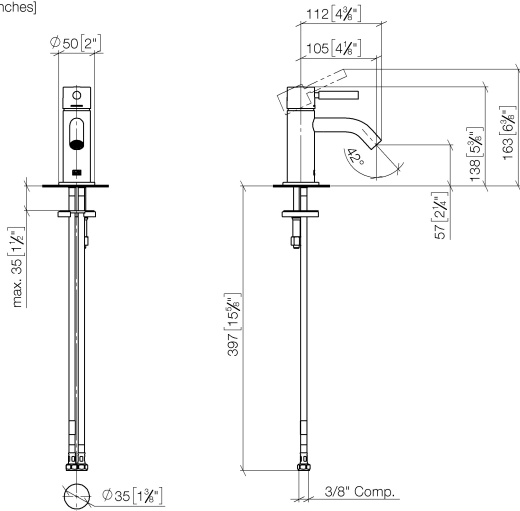

33 525 660

- 105mm projection
- fixed spout
- circular, air-enriched flow
- height of mixer 138 mm
- height up to aerator 57 mm
- hole diameter 35 mm
- rosette Ø 50 mm optional
- 2 x pressure hose with 3/8" cap nut
- max. flow 4.5 l/min
- lead-free
- This product can help a building meet the requirements of Green Building Rating Systems, e.g. LEED®, BREEAM®, DGNB

	Chrome	33 525 660-00 0010
	Brushed Platinum	33 525 660-06 0010
	Platinum	33 525 660-08 0010
	Dark Chrome	33 525 660-19 0010
	Light Gold	33 525 660-26 0010
	Brushed Light Gold	33 525 660-27 0010
	Brushed Durabrass (23kt Gold)	33 525 660-28 0010
	Red	33 525 660-29 0010
	Orange	33 525 660-30 0010
	Dark Green	33 525 660-31 0010
	Matte Black	33 525 660-33 0010
	Brushed Bronze	33 525 660-42 0010
	Brushed Champagne (22kt Gold)	33 525 660-46 0010
	Champagne (22kt Gold)	33 525 660-47 0010
	Brushed Chrome	33 525 660-93 0010
	Brushed Dark Platinum	33 525 660-99 0010

# META Single-lever basin mixer without pop-up waste - Chrome

META

33 525 660

mm [inches]

## META Single-lever basin mixer without pop-up waste - Chrome

---

META

33 525 660