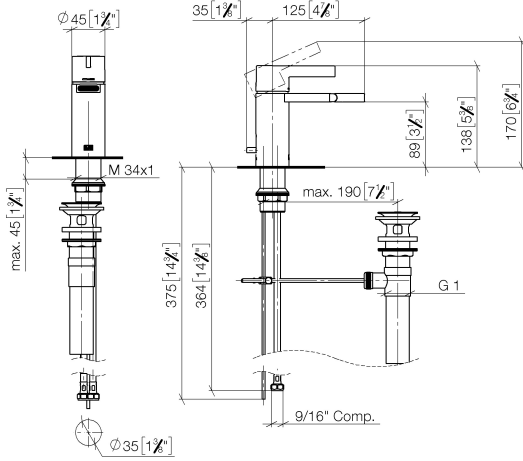

IMO Single-lever bidet mixer with pop-up waste - Chrome

33 600 671 Product version from 4/1/2024

- 125mm projection
- 1 1/4" pop-up waste
- fixed spout
- ball-joint pivotable through °
- rectangular, air-enriched flow
- height of mixer 138 mm
- height up to aerator 89 mm
- 2 x pressure hose with 3/8" cap nut
- hole diameter 35 mm
- max. flow 4.6 l/min

	Chrome	33 600 671-00 0010
	Brushed Platinum	33 600 671-06 0010
	Dark Chrome	33 600 671-19 0010
	Brushed Light Gold	33 600 671-27 0010
	Matte Black	33 600 671-33 0010
	Brushed Chrome	33 600 671-93 0010
	Brushed Dark Platinum	33 600 671-99 0010

IMO Single-lever bidet mixer with pop-up waste - Chrome

33 600 671 Product version from 4/1/2024

mm [inches]

Flow rate chart

IMO Single-lever bidet mixer with pop-up waste - Chrome

33 600 671 Product version from 4/1/2024

Parts for other finishes can be found here: [Brushed](#) [Platinum](#)

Spare parts list

No.	Item Number	Name	Quantity used	Delivery time
1	90 20 67 019 00-00	handle	1	10
2	90 28 30 059 00-00	cover	1	10
3	09 14 10 102 90	seal	1	2
4	90 23 10 146 00 90	nut	1	2
5	90 15 05 042 00 90	cartridge	1	2
6	09 20 67 002-00	handle	1	10
7	04 23 10 044 07 90	fixing set	1	2
8	09 31 09 080-00	pull-rod	1	10
9	04 30 04 106 00 90	hose	2	2
10	90 11 01 023 00-00	pop-up waste	1	10
11	09 30 30 166 90	screw	2	2
12	90 28 22 423 00-00	spout	1	10
13	09 14 10 017 90	seal	1	2