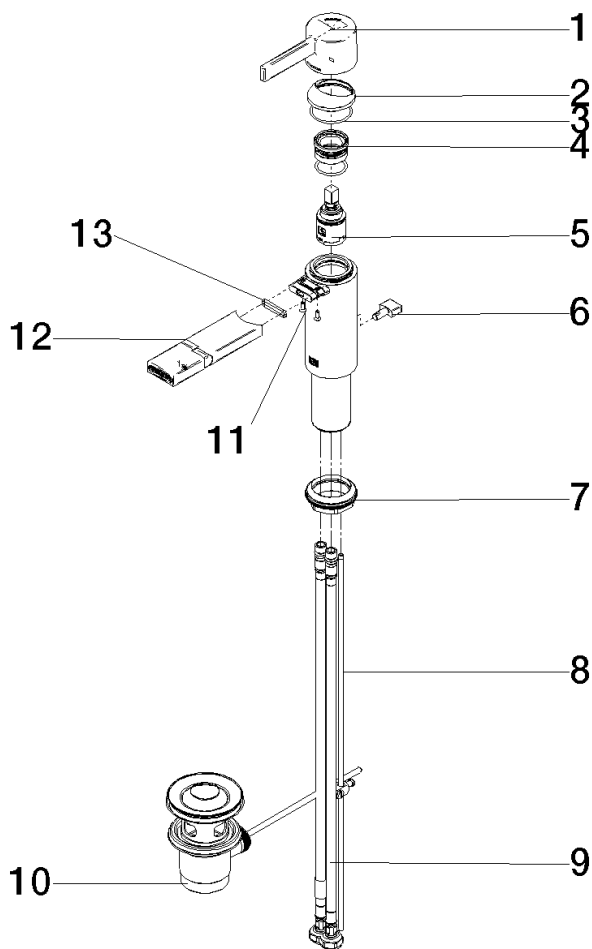

IMO Single-lever bidet mixer with pop-up waste - Chrome

33 600 671 Product version from 4/1/2024

- 125mm projection
- 1 1/4" pop-up waste
- fixed spout
- ball-joint pivotable through °
- rectangular, air-enriched flow
- height of mixer 138 mm
- height up to aerator 89 mm
- 2 x pressure hose with 3/8" cap nut
- hole diameter 35 mm
- max. flow 4.6 l/min

IMO Single-lever bidet mixer with pop-up waste - Chrome

33 600 671 Product version from 4/1/2024

mm [inches]

Flow rate chart

IMO Single-lever bidet mixer with pop-up waste - Chrome

33 600 671 Product version from 4/1/2024

Parts for other finishes can be found here: [Brushed](#) [Platinum](#)

Spare parts list

No.	Item Number	Name	Quantity used	Delivery time
1	90 20 67 019 00-00	handle	1	10
2	90 28 30 059 00-00	cover	1	10
3	09 14 10 102 90	seal	1	2
4	90 23 10 146 00 90	nut	1	2
5	90 15 05 042 00 90	cartridge	1	2
6	09 20 67 002-00	handle	1	10
7	04 23 10 044 07 90	fixing set	1	2
8	09 31 09 080-00	pull-rod	1	10
9	04 30 04 106 00 90	hose	2	2
10	90 11 01 023 00-00	pop-up waste	1	10
11	09 30 30 166 90	screw	2	2
12	90 28 22 423 00-00	spout	1	10
13	09 14 10 017 90	seal	1	2