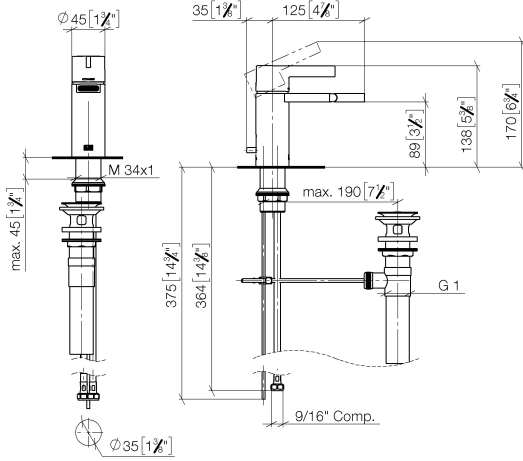

33 600 671

- 125mm projection
- 1 1/4" pop-up waste
- fixed spout
- ball-joint pivotable through °
- rectangular, air-enriched flow
- height of mixer 138 mm
- height up to aerator 89 mm
- 2 x pressure hose with 3/8" cap nut
- hole diameter 35 mm
- max. flow 4.6 l/min

	Dark Chrome	33 600 671-19 0010
	Chrome	33 600 671-00 0010
	Brushed Platinum	33 600 671-06 0010
	Brushed Light Gold	33 600 671-27 0010
	Matte Black	33 600 671-33 0010
	Brushed Chrome	33 600 671-93 0010
	Brushed Dark Platinum	33 600 671-99 0010

33 600 671

mm [inches]

Flow rate chart