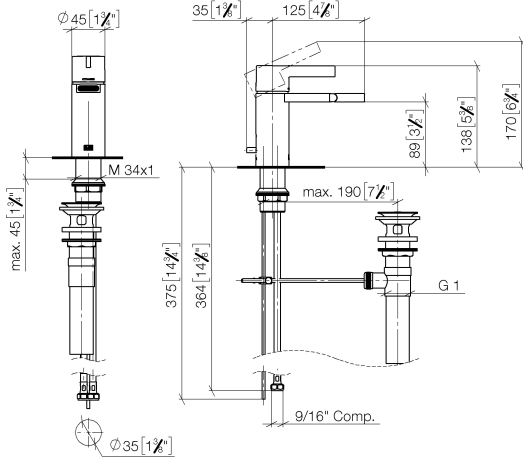

33 600 671

- 125mm projection
- 1 1/4" pop-up waste
- fixed spout
- ball-joint pivotable through °
- rectangular, air-enriched flow
- height of mixer 138 mm
- height up to aerator 89 mm
- 2 x pressure hose with 3/8" cap nut
- hole diameter 35 mm
- max. flow 4.6 l/min

	Brushed Light Gold	33 600 671-27 0010
	Chrome	33 600 671-00 0010
	Brushed Platinum	33 600 671-06 0010
	Dark Chrome	33 600 671-19 0010
	Matte Black	33 600 671-33 0010
	Brushed Chrome	33 600 671-93 0010
	Brushed Dark Platinum	33 600 671-99 0010

33 600 671

mm [inches]

Flow rate chart