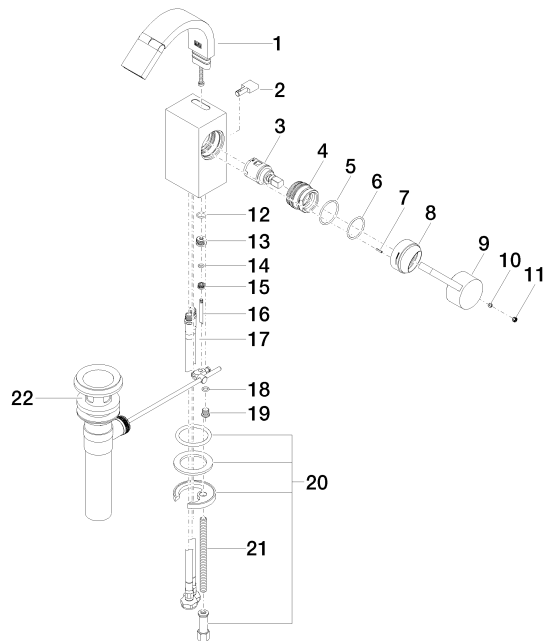

Single-lever bidet mixer with pop-up waste - Brushed Platinum

MEM

33 600 782

- 110mm projection
- 1 1/4" pop-up waste
- ball-joint pivotable through 44°
- rectangular, air-enriched flow
- height of mixer 180 mm
- height up to aerator 140 mm
- hole diameter 35 mm
- 2 x pressure hose with 3/8" cap nut
- max. flow 6 l/min

Fits: MEM, CYO

	Brushed Platinum	33 600 782-06 0010
	Chrome	33 600 782-00 0010
	Dark Chrome	33 600 782-19 0010
	Brushed Durabronze (23kt Gold)	33 600 782-28 0010
	Brushed Dark Platinum	33 600 782-99 0010

## Single-lever bidet mixer with pop-up waste - Brushed Platinum

MEM

33 600 782

### Spare parts list

No.	Item Number	Name	Quantity used	Delivery time
1	90 28 22 265 00-06	spout	1	10
2	09 20 78 032-06	handle	1	10
3	90 15 05 042 00 90	cartridge	1	2
4	09 24 04 288 90	nut	1	2
5	09 14 10 137 90	seal	1	2
6	90 14 10 063 00 90	seal	1	2
7	09 31 11 152 90	pin	1	2
8	09 28 30 028-06	cover	1	10
9	09 20 78 057-06	handle	1	10
10	90 31 11 063 00 90	pin	1	2
11	90 31 20 109 00 90	plug	1	2
12	09 14 10 042 90	seal	1	2
13	09 24 04 289-06	nipple	1	10
14	09 14 10 166 90	seal	1	2
15	09 24 04 290 90	nipple	1	2
16	09 31 09 080-06	pull-rod	1	10
17	04 30 04 106 00 90	hose	2	2
18	09 14 10 132 90	seal	1	2
19	09 31 20 027 10-00	plug	1	10
20	04 30 11 038 75 90	fixing set	1	2
21	09 31 11 012 90	pin	1	2
22	90 11 01 023 00-06	pop-up waste	1	10