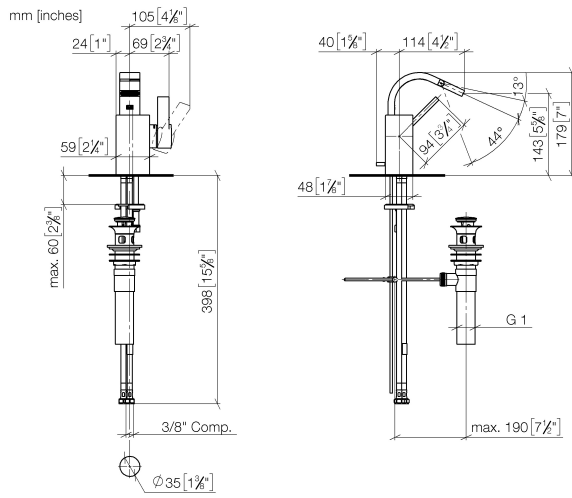

Single-lever bidet mixer with pop-up waste - Dark Chrome

MEM

33 600 782

- 110mm projection
- 1 1/4" pop-up waste
- ball-joint pivotable through 44°
- rectangular, air-enriched flow
- height of mixer 180 mm
- height up to aerator 140 mm
- hole diameter 35 mm
- 2 x pressure hose with 3/8" cap nut
- max. flow 6 l/min

Fits: MEM, CYO

	Dark Chrome	33 600 782-19 0010
	Chrome	33 600 782-00 0010
	Brushed Platinum	33 600 782-06 0010
	Brushed Durabronze (23kt Gold)	33 600 782-28 0010
	Brushed Dark Platinum	33 600 782-99 0010

33 600 782

33 600 782

Parts for other
finishes can be found
here: [Chrome](#)

Single-lever bidet mixer with pop-up waste - Dark Chrome

MEM

33 600 782

Spare parts list

No.	Item Number	Name	Quantity used	Delivery time
1	90 28 22 265 00-19	spout	1	20
2	09 20 78 032-19	handle	1	60
3	90 15 05 042 00 90	cartridge	1	2
4	09 24 04 288 90	nut	1	2
5	09 14 10 137 90	seal	1	2
6	90 14 10 063 00 90	seal	1	2
7	09 31 11 152 90	pin	1	2
8	09 28 30 028-19	cover	1	60
9	09 20 78 057-19	handle	1	60
10	90 31 11 063 00 90	pin	1	2
11	90 31 20 109 00 90	plug	1	2
12	09 14 10 042 90	seal	1	2
13	09 24 04 289-19	nipple	1	60
14	09 14 10 166 90	seal	1	2
15	09 24 04 290 90	nipple	1	2
16	09 31 09 080-19	pull-rod	1	60
17	04 30 04 106 00 90	hose	2	2
18	09 14 10 132 90	seal	1	2
19	09 31 20 027 10-00	plug	1	10
20	04 30 11 038 75 90	fixing set	1	2
21	09 31 11 012 90	pin	1	2
22	90 11 01 023 00-19	pop-up waste	1	20