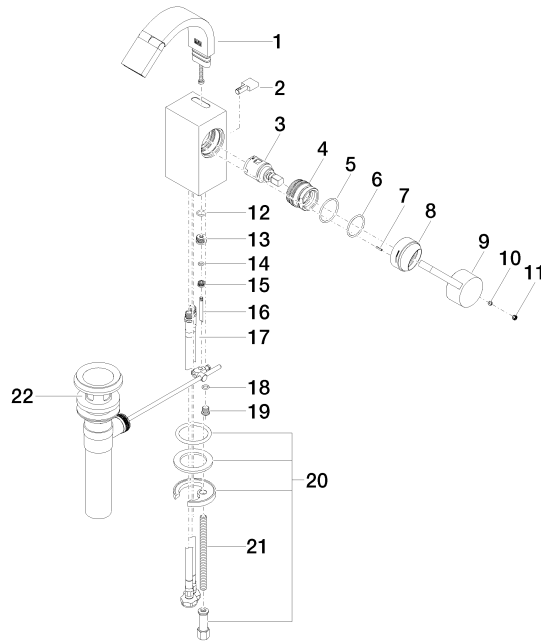

Single-lever bidet mixer with pop-up waste - Dark Chrome

MEM

33 600 782

- 110mm projection
- 1 1/4" pop-up waste
- ball-joint pivotable through 44°
- rectangular, air-enriched flow
- height of mixer 180 mm
- height up to aerator 140 mm
- hole diameter 35 mm
- 2 x pressure hose with 3/8" cap nut
- max. flow 6 l/min

Fits: MEM, CYO

	Dark Chrome	33 600 782-19 0010
	Chrome	33 600 782-00 0010
	Brushed Platinum	33 600 782-06 0010
	Brushed Durabronze (23kt Gold)	33 600 782-28 0010
	Brushed Dark Platinum	33 600 782-99 0010

33 600 782

33 600 782

Parts for other
finishes can be found
here: [Chrome](#)

Single-lever bidet mixer with pop-up waste - Dark Chrome

MEM

33 600 782

Spare parts list

No.	Item Number	Name	Quantity used	Delivery time
1	90 28 22 265 00-19	spout	1	20
2	09 20 78 032-19	handle	1	60
3	90 15 05 042 00 90	cartridge	1	2
4	09 24 04 288 90	nut	1	2
5	09 14 10 137 90	seal	1	2
6	90 14 10 063 00 90	seal	1	2
7	09 31 11 152 90	pin	1	2
8	09 28 30 028-19	cover	1	60
9	09 20 78 057-19	handle	1	60
10	90 31 11 063 00 90	pin	1	2
11	90 31 20 109 00 90	plug	1	2
12	09 14 10 042 90	seal	1	2
13	09 24 04 289-19	nipple	1	60
14	09 14 10 166 90	seal	1	2
15	09 24 04 290 90	nipple	1	2
16	09 31 09 080-19	pull-rod	1	60
17	04 30 04 106 00 90	hose	2	2
18	09 14 10 132 90	seal	1	2
19	09 31 20 027 10-00	plug	1	10
20	04 30 11 038 75 90	fixing set	1	2
21	09 31 11 012 90	pin	1	2
22	90 11 01 023 00-19	pop-up waste	1	20